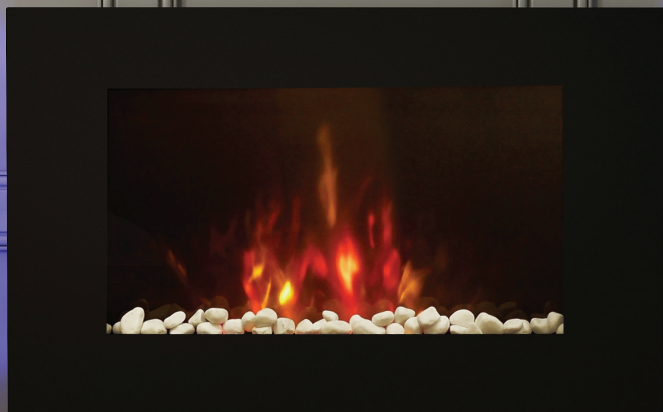

Azonto

Wall Mounted Electric Fire

Scan with smartphone
for more information

Crystal Fuel Bed

Log Fuel Bed

Pebble Fuel Bed

W 900mm
H 580mm
D 110mm

Heat Output
Max 2kW

Black
Glass

FLARE

Azonto

Wall Mounted Electric Fire

Finish	Black Glass		
Dimensions	Width	Height	Overall Depth
	900mm	580mm	110mm
Heat Output	Max 2kW		
Fuel Bed	Pebble, Crystal or Logs		
Control	7 day programmable thermostat remote control		
Fascia	Flat		