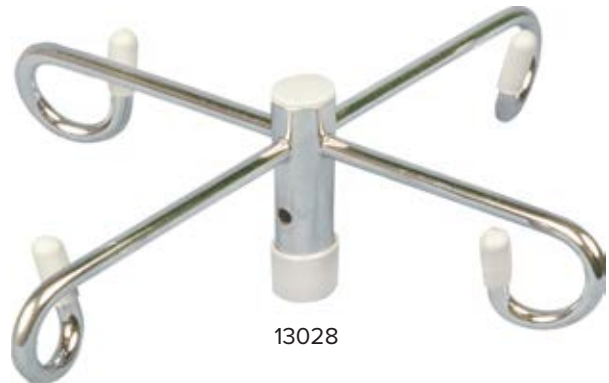

13029

13033

13028

13040

COMPARE TO	
drive	BREWER®
13029	11330

Economy IV Pole

4-Leg with Removable Top

IV Pole Top (Only)

Item #	Product Size	Color	UOM
13029	4 Hook		1/cs
13033	2 Hook		1/cs
13033SV	2 Hook	Silver Vein	1/cs

Item #	Product Size	UOM
13028	4 Hook	1/cs
13040	2 Hook	1/cs

- 4 rubber wheels provide for a smooth transport and maneuverability.
- Removable hooks make this economy IV pole versatile.
- Easily converted to 2-hook or 4-hook with easy to release pushpin.
- Chrome plated steel with weighted base provides strength, durability and reduces risk of tipping.
- Height range of 40"-82".
- Locking collar allows for easy height adjustment.

- Easily attaches to 13016, 13029, 13033 and 13043 IV poles.
- Chrome-plated steel is easy to maintain.

specifications

Warranty Limited Lifetime

specifications

Warranty Limited Lifetime