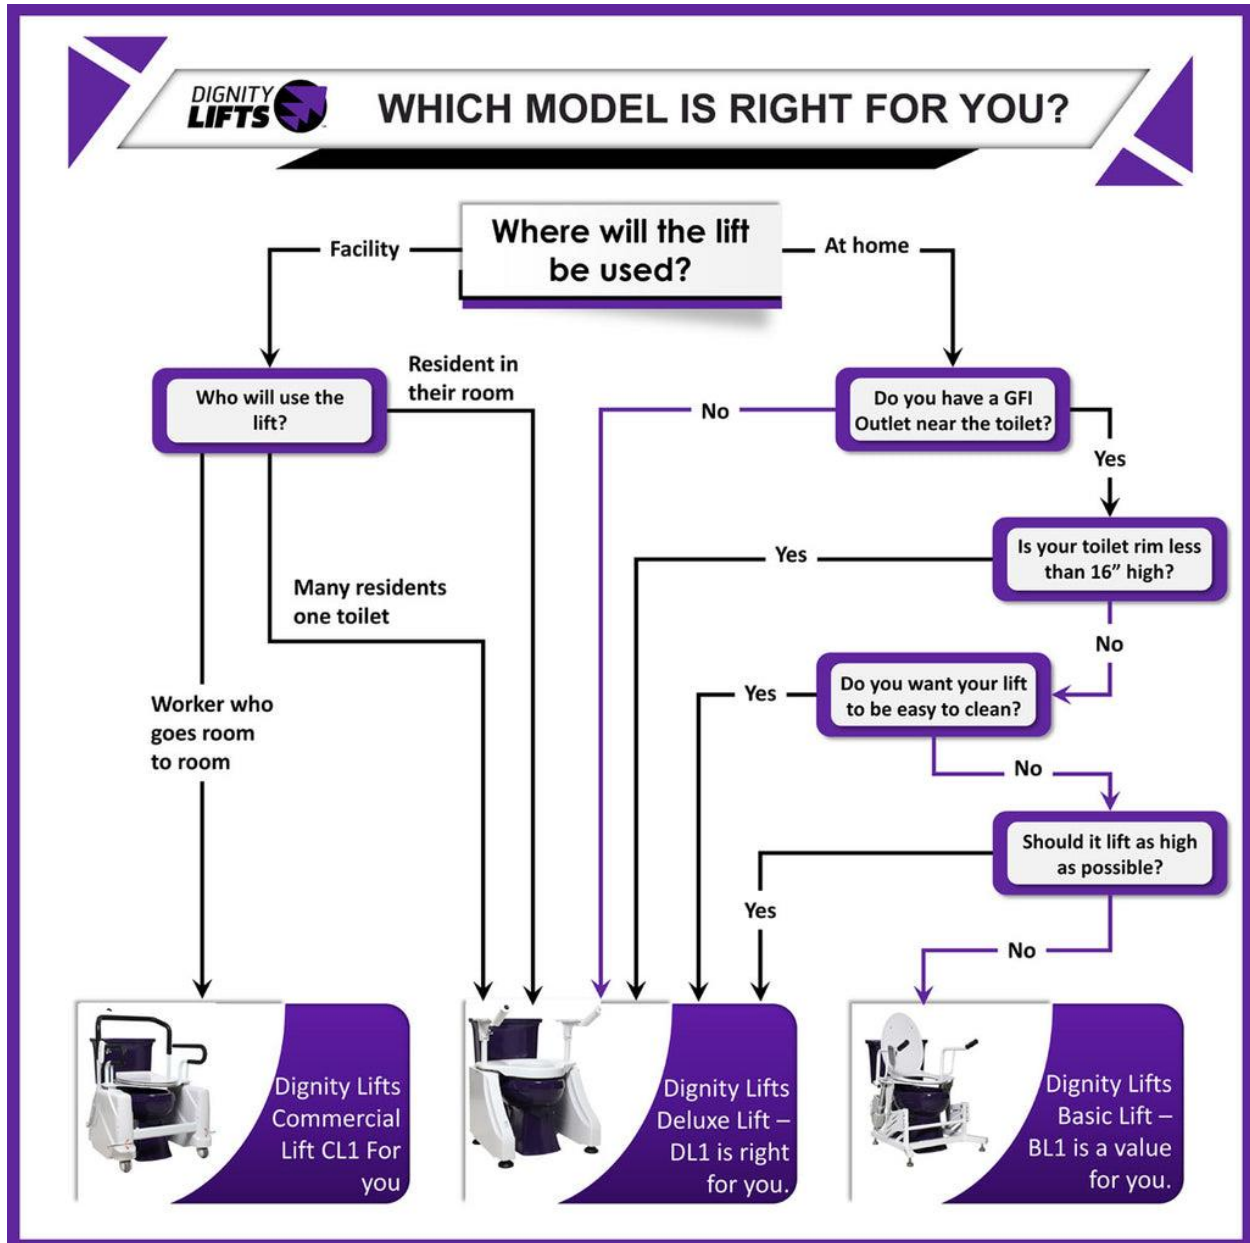

CHOOSE THE RIGHT TOILET LIFT FOR YOU WITH THIS FLOW CHART.

When customers call us they often ask what toilet lift is best for them. We've created this flow chart so that now people don't have to ask any longer.

It really helps people decide between the toilet lifts that Dignity Lifts makes. Hopefully it will allow people to quickly choose the best lift for them.