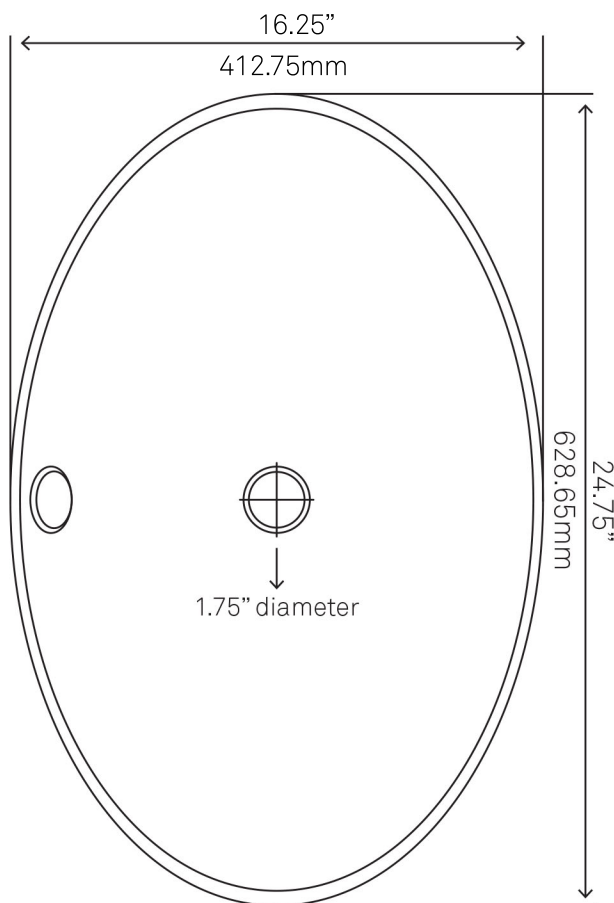

TP-V07W BIANCO UOVO Ceramic Vessel Sink With Overflow

Requested By: _____

Specific Features: _____

STANDARD SPECIFICATIONS:

- Oval white glossy ceramic vessel sink
- Easy to clean scratch resistant surface
- Non-porous material
- Designed for above counter installation
- Standard U.S. plumbing overflow connections
- Inner dimensions: 15.25 x 23.75 x 4-inches tall
- Has overflow
- No mounting ring necessary