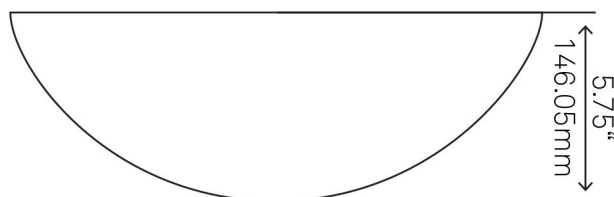

TP-V07W BIANCO UOVO Ceramic Vessel Sink With Overflow

Requested By: _____

Specific Features: _____

STANDARD SPECIFICATIONS:

- Oval white glossy ceramic vessel sink
- Easy to clean scratch resistant surface
- Non-porous material
- Designed for above counter installation
- Standard U.S. plumbing overflow connections
- Inner dimensions: 15.25 x 23.75 x 4-inches tall
- Has overflow
- No mounting ring necessary