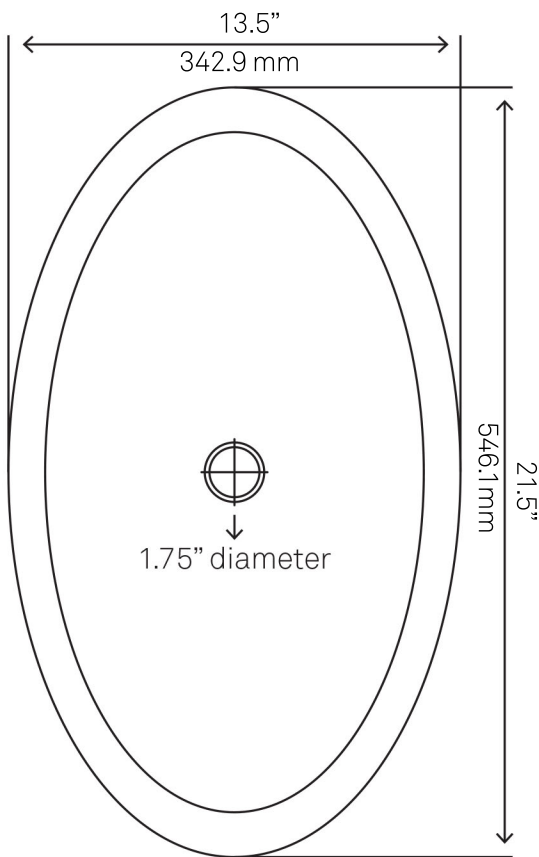

**TIS-324GN MUSE  
Clear Glass Vessel Sink**

Requested By:

---

Specific Features:

---

**STANDARD SPECIFICATIONS:**

- Slipper clear green glass vessel
- Made with 1/2" thick high tempered glass
- Scratch resistant and non-porous
- Designed for above counter installation
- Standard U.S. plumbing connections
- 1.75-inch drain opening
- No overflow