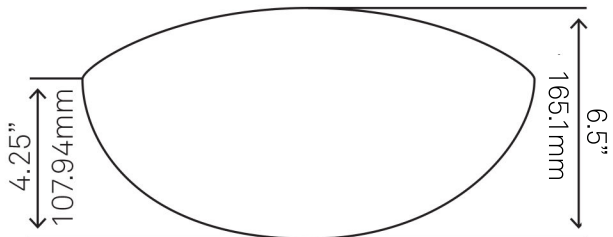

**TIS-324GN MUSE  
Clear Glass Vessel Sink**

Requested By:

---

Specific Features:

---

**STANDARD SPECIFICATIONS:**

- Slipper clear green glass vessel
- Made with 1/2" thick high tempered glass
- Scratch resistant and non-porous
- Designed for above counter installation
- Standard U.S. plumbing connections
- 1.75-inch drain opening
- No overflow