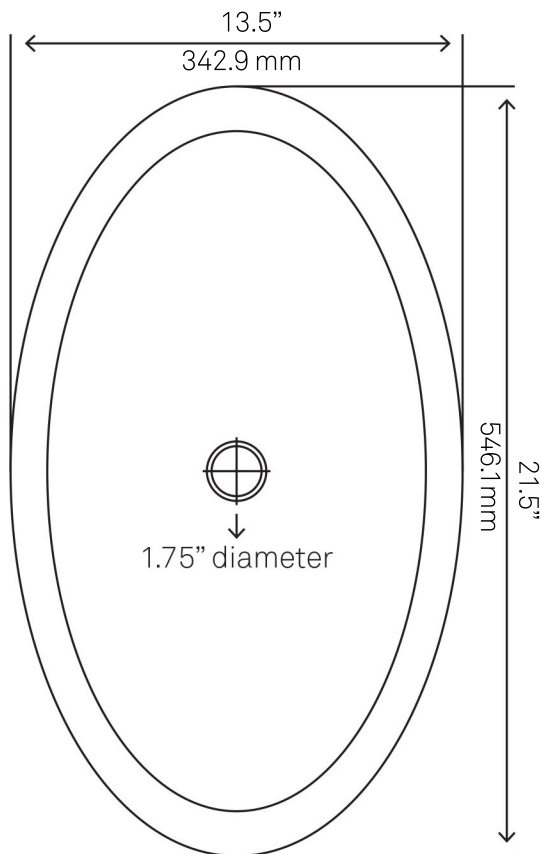

TIS-324C CHIARO Clear Glass Vessel Sink

Requested By: _____

Specific Features: _____

STANDARD SPECIFICATIONS:

- Oval slipper clear glass vessel
- Made with high tempered glass
- Scratch resistant and non-porous
- Designed for above counter installation
- Standard U.S. plumbing connections
- 1.75-inch drain opening
- No overflow