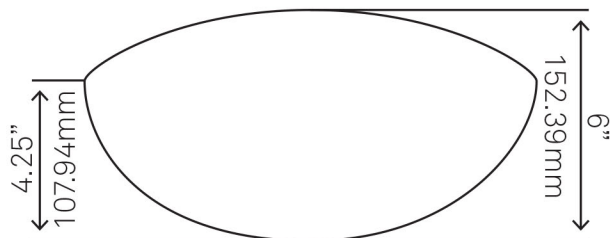

TIS-324C CHIARO Clear Glass Vessel Sink

Requested By: _____

Specific Features: _____

STANDARD SPECIFICATIONS:

- Oval slipper clear glass vessel
- Made with high tempered glass
- Scratch resistant and non-porous
- Designed for above counter installation
- Standard U.S. plumbing connections
- 1.75-inch drain opening
- No overflow