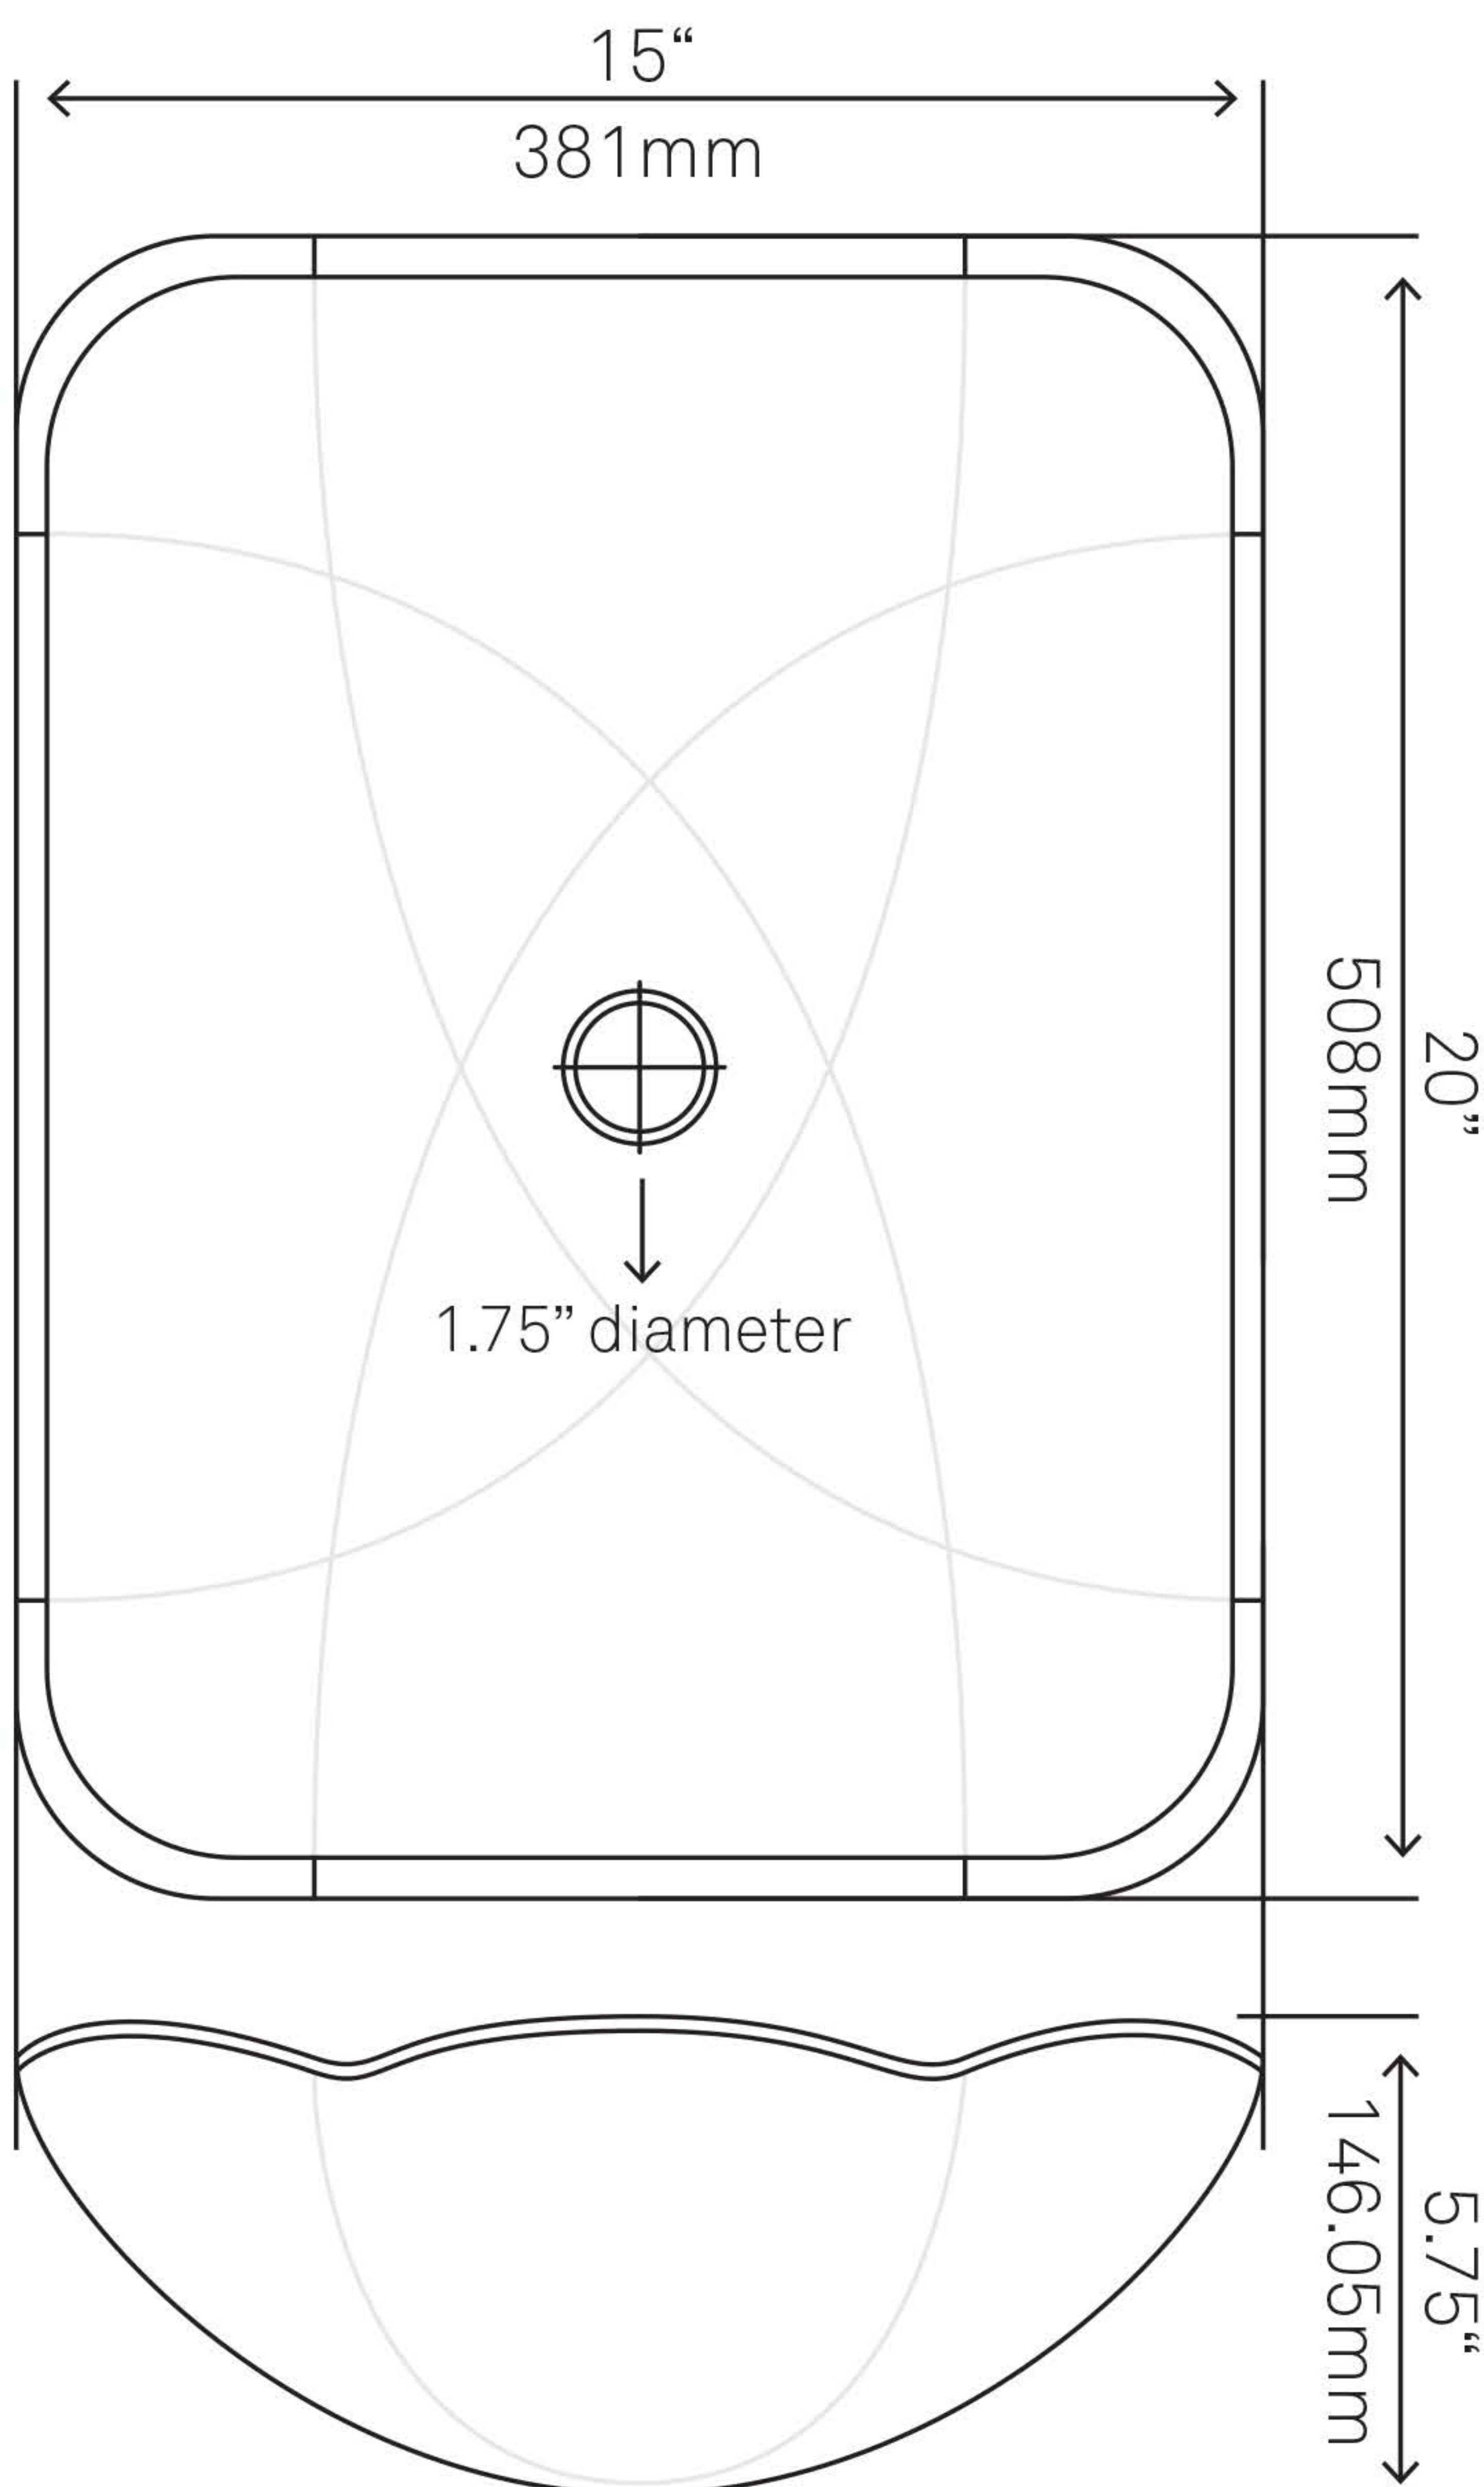

TIS-317C ELEGANTE Glass Vessel Bathroom Sink

Requested By:

Specific Features:

STANDARD SPECIFICATIONS:

- Oblong fluted clear glass vessel
- Made with high tempered glass
- Scratch resistant and non-porous
- Designed for above counter installation
- Standard U.S. plumbing connections
- 1.75-inch drain opening