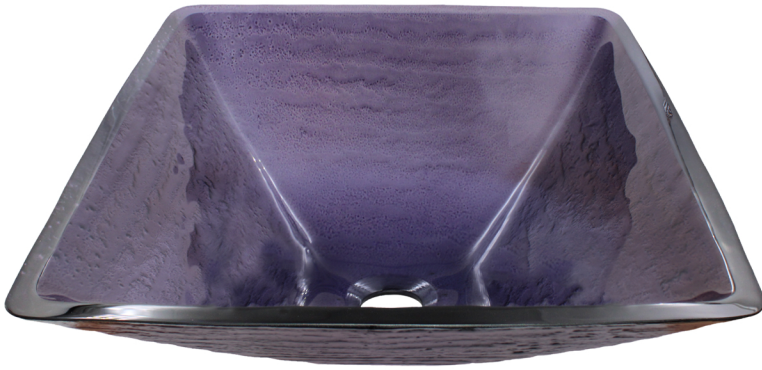

## TIS-286P VIOLA Square Glass Vessel Bath Sink

Requested By:

---

Specific Features:

---

### STANDARD SPECIFICATIONS:

- Purple square vessel w/ frosted bottom
- Made with high tempered glass
- Scratch resistant and non-porous
- Designed for above counter installation
- Standard U.S. plumbing connections
- 1.75-inch drain opening
- No mounting ring necessary