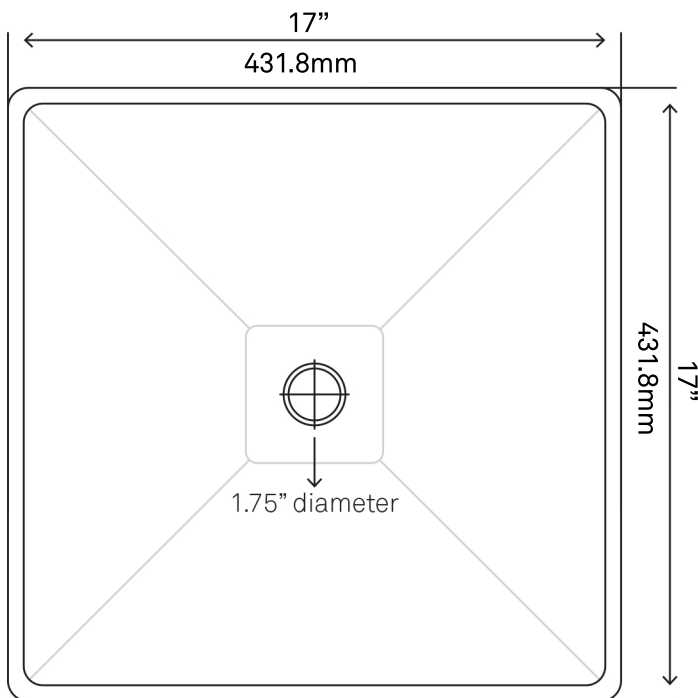

## TIS-286P VIOLA Square Glass Vessel Bath Sink

Requested By:

---

Specific Features:

---

### STANDARD SPECIFICATIONS:

- Purple square vessel w/ frosted bottom
- Made with high tempered glass
- Scratch resistant and non-porous
- Designed for above counter installation
- Standard U.S. plumbing connections
- 1.75-inch drain opening
- No mounting ring necessary