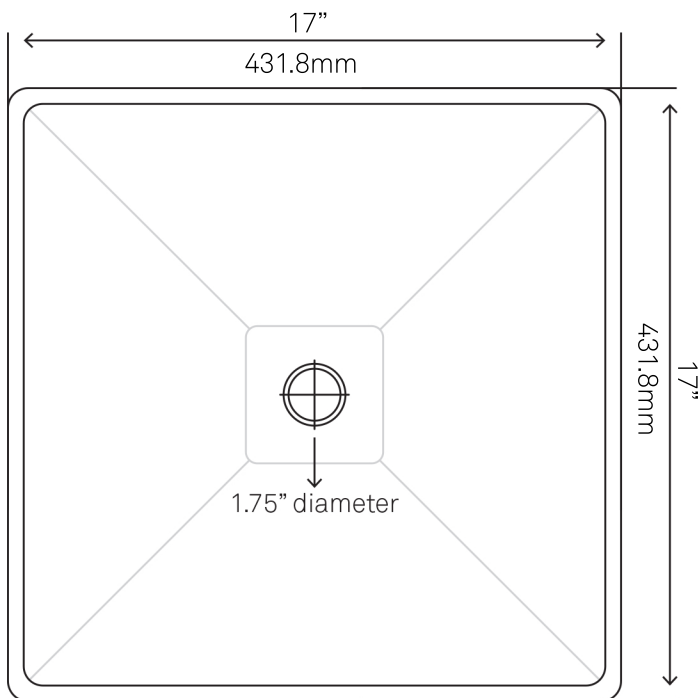

TIS-286G SAUNA Square Glass Vessel Bath Sink

Requested By:

Specific Features:

STANDARD SPECIFICATIONS:

- Green square vessel w/ frosted bottom
- Made with high tempered glass
- Scratch resistant and non-porous
- Designed for above counter installation
- Standard U.S. plumbing connections
- 1.75-inch drain opening
- No mounting ring necessary