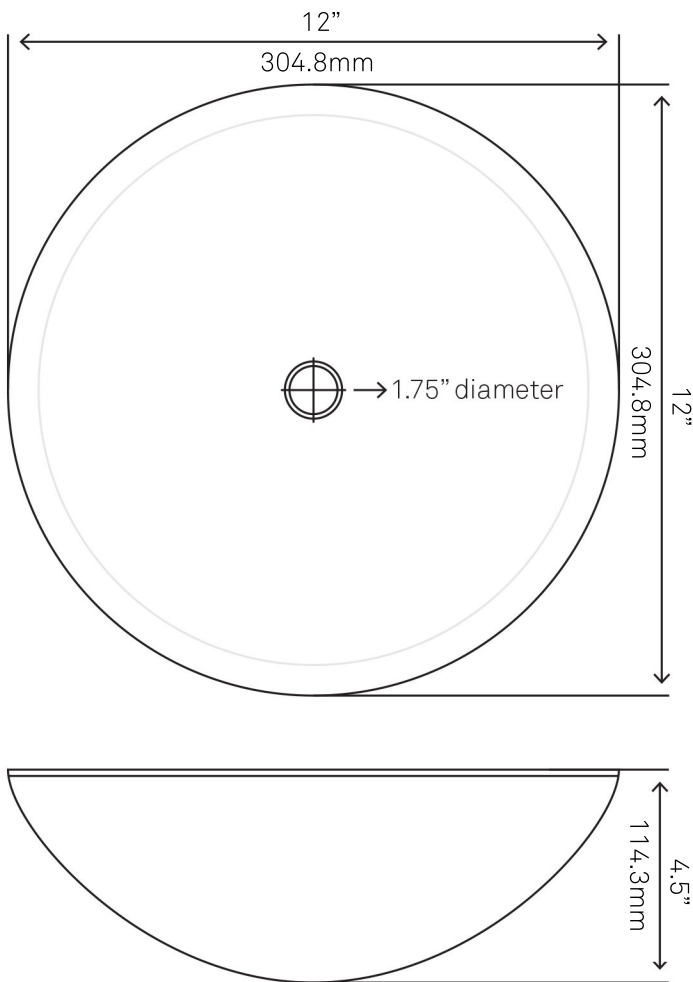

## TIS-168T-12 TY MARRONE MINI Glass Vessel Bathroom Sink

Requested By: \_\_\_\_\_

Specific Features: \_\_\_\_\_

### STANDARD SPECIFICATIONS:

- Round clear brown vessel sink
- Polished inside and out
- Made with high tempered glass
- Scratch resistant and non-porous
- Designed for above counter installation
- Standard U.S. plumbing connections
- Made with 1.75-inch drain