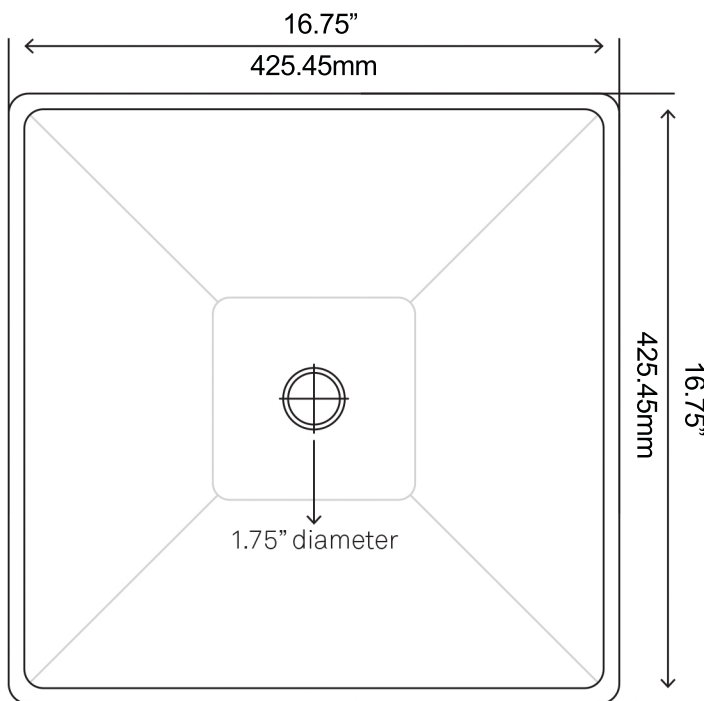

TIS-168G-287 QUADRATO Clear Grey Glass Vessel Bath Sink

Requested By: _____

Specific Features: _____

STANDARD SPECIFICATIONS:

- Transparent grey tinted
- Square glass vessel
- Polished inside and out
- Scratch resistant and non-porous inside
- Designed for above counter installation
- Made with high tempered glass
- Standard U.S. plumbing connections
- 1.75-inch drain opening
- No mounting ring necessary