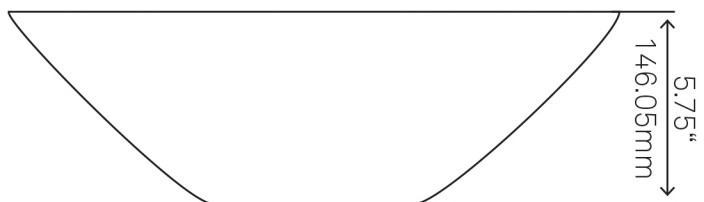

TIS-168G-287 QUADRATO Clear Grey Glass Vessel Bath Sink

Requested By: _____

Specific Features: _____

STANDARD SPECIFICATIONS:

- Transparent grey tinted
- Square glass vessel
- Polished inside and out
- Scratch resistant and non-porous inside
- Designed for above counter installation
- Made with high tempered glass
- Standard U.S. plumbing connections
- 1.75-inch drain opening
- No mounting ring necessary