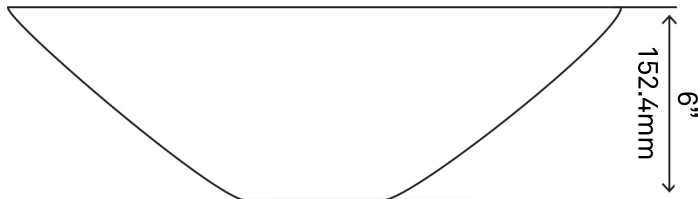

NOVATTO

**TIG-S132-287 VERDAZZURRO
Square Glass Vessel Bath Sink**

Requested By:

Specific Features:

STANDARD SPECIFICATIONS:

- Square vessel sink
- Fluorescent blue foil painted exterior
- Made with high tempered glass
- Scratch resistant and non-porous
- Designed for above counter installation
- Standard U.S. plumbing connections
- 1.75-inch drain opening
- No mounting ring necessary