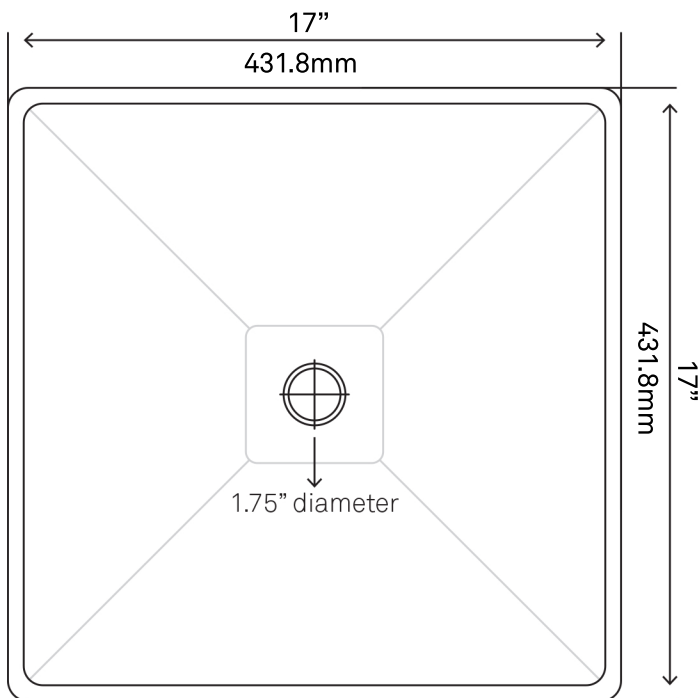

NOVATTO

**TIG-S132-287 VERDAZZURRO
Square Glass Vessel Bath Sink**

Requested By:

Specific Features:

STANDARD SPECIFICATIONS:

- Square vessel sink
- Fluorescent blue foil painted exterior
- Made with high tempered glass
- Scratch resistant and non-porous
- Designed for above counter installation
- Standard U.S. plumbing connections
- 1.75-inch drain opening
- No mounting ring necessary