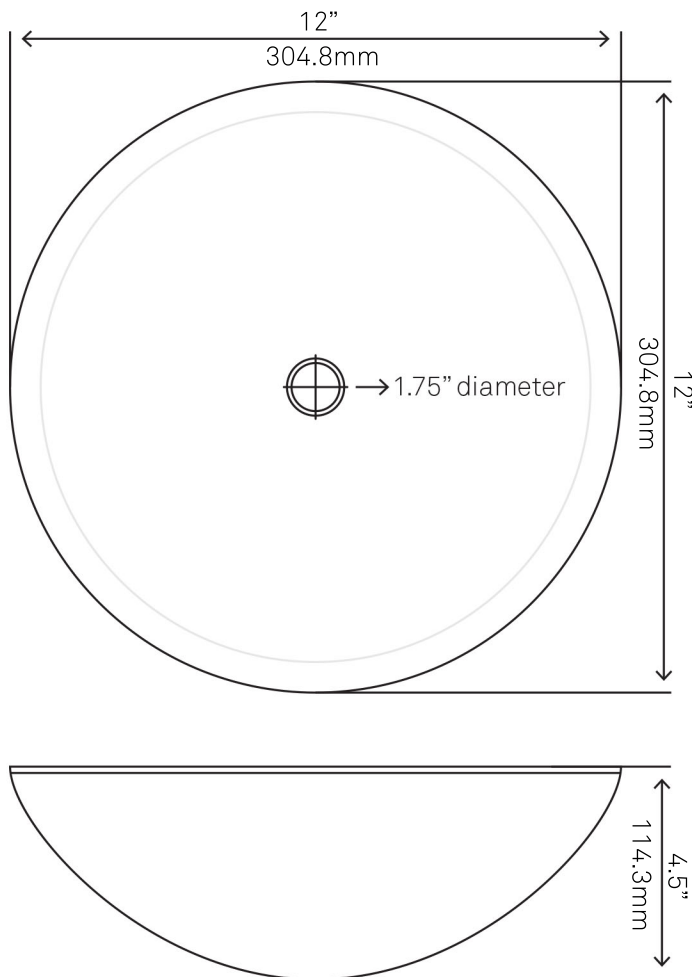

## TIG-S132-12 VERDAZZURRO MINI Glass Vessel Bathroom Sink

Requested By:

---

Specific Features:

---

### STANDARD SPECIFICATIONS:

- Round vessel sink
- Fluorescent blue foil painted bottom
- Made with high tempered glass
- Scratch resistant and non-porous
- Above counter installation
- Standard U.S. plumbing connections
- 1.75-inch drain opening