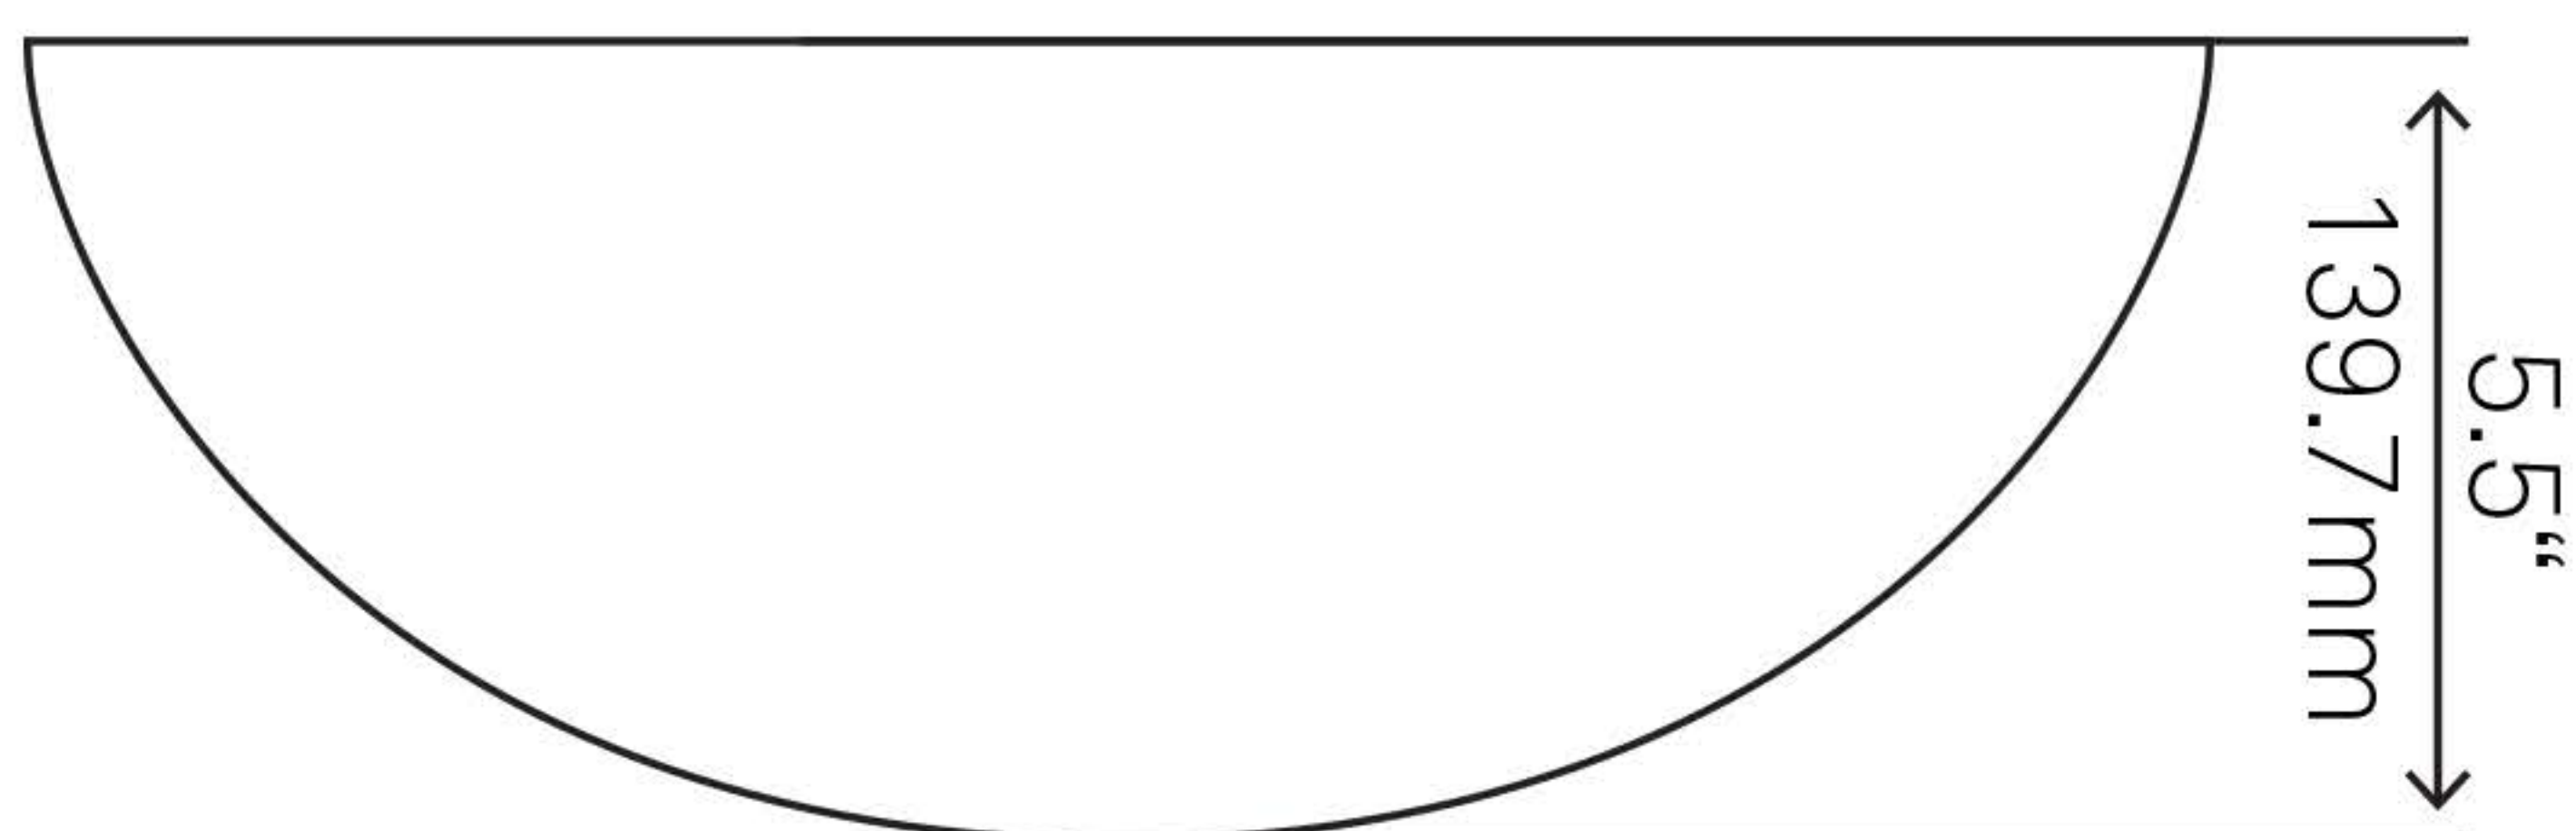

## TIG-8012C OVALE Clear Glass Vessel Bath Sink

Requested By:

---

Specific Features:

---

### STANDARD SPECIFICATIONS:

- Flat oval clear glass vessel sink
- Polished inside and out
- Made with high tempered glass
- Scratch resistant and non-porous
- Designed for above counter installation
- Standard U.S. plumbing connections
- 1.75-inch drain opening