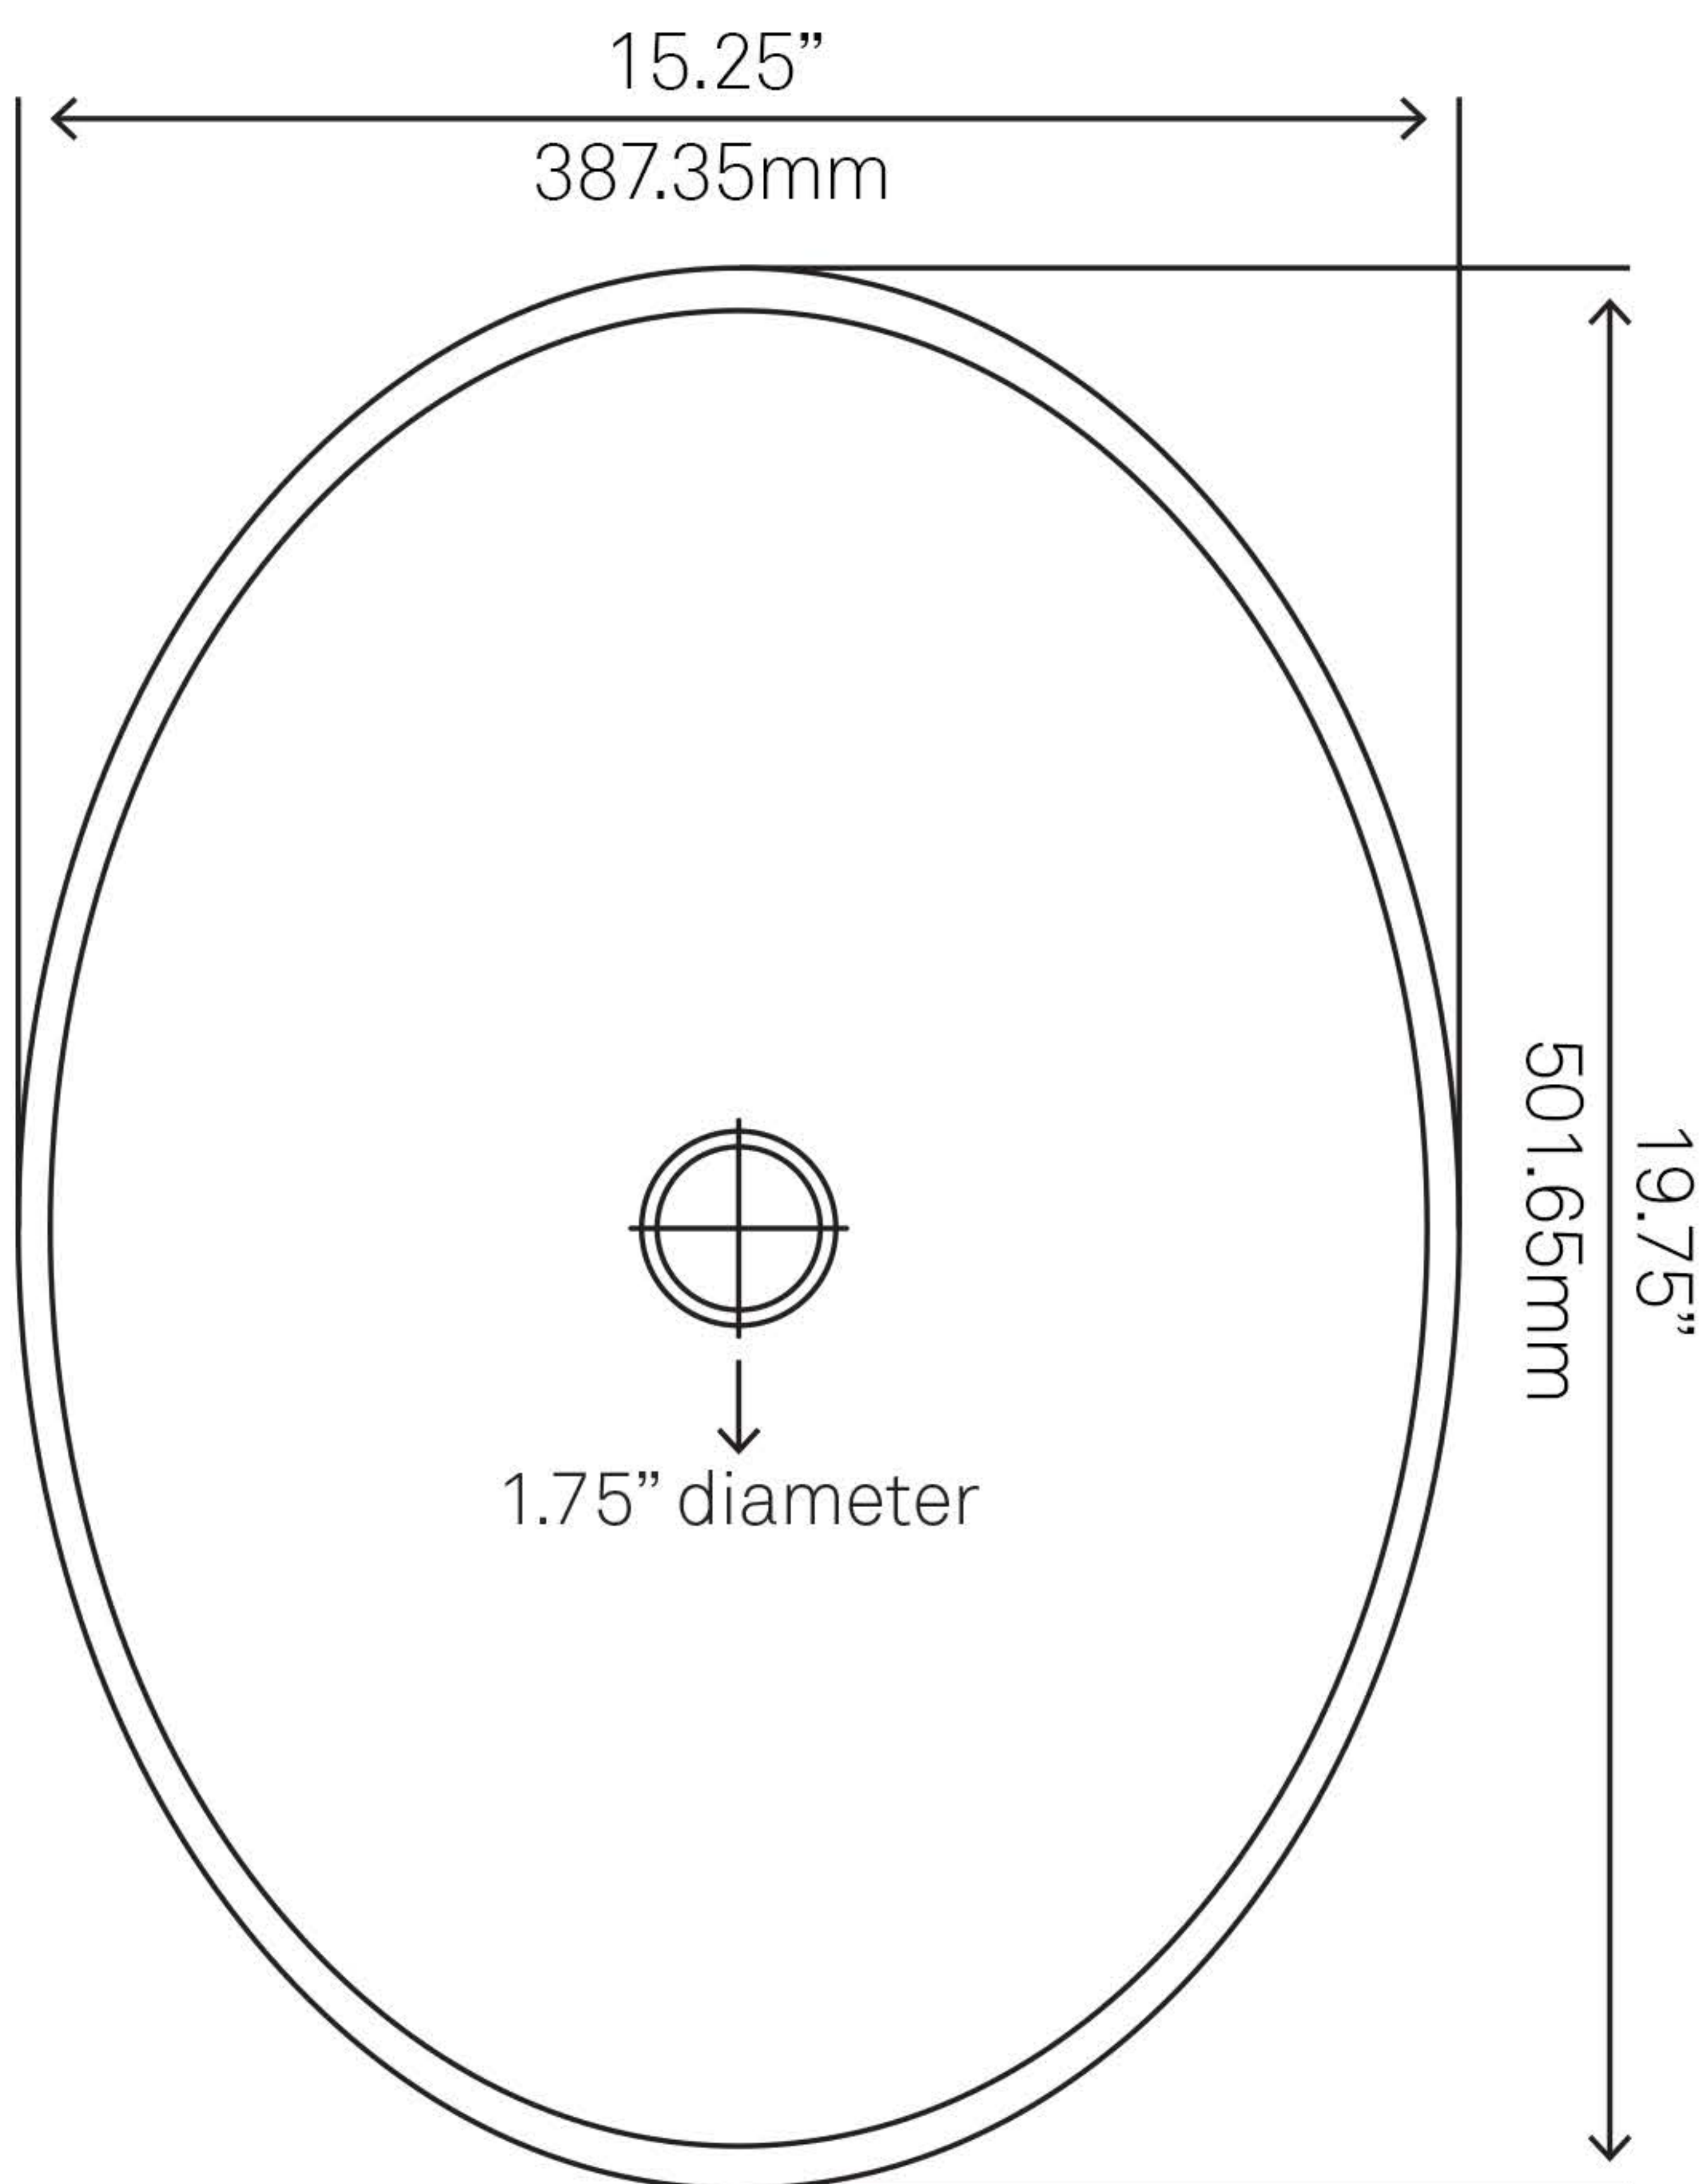

## TIG-8012C OVALE Clear Glass Vessel Bath Sink

Requested By:

---

Specific Features:

---

### STANDARD SPECIFICATIONS:

- Flat oval clear glass vessel sink
- Polished inside and out
- Made with high tempered glass
- Scratch resistant and non-porous
- Designed for above counter installation
- Standard U.S. plumbing connections
- 1.75-inch drain opening