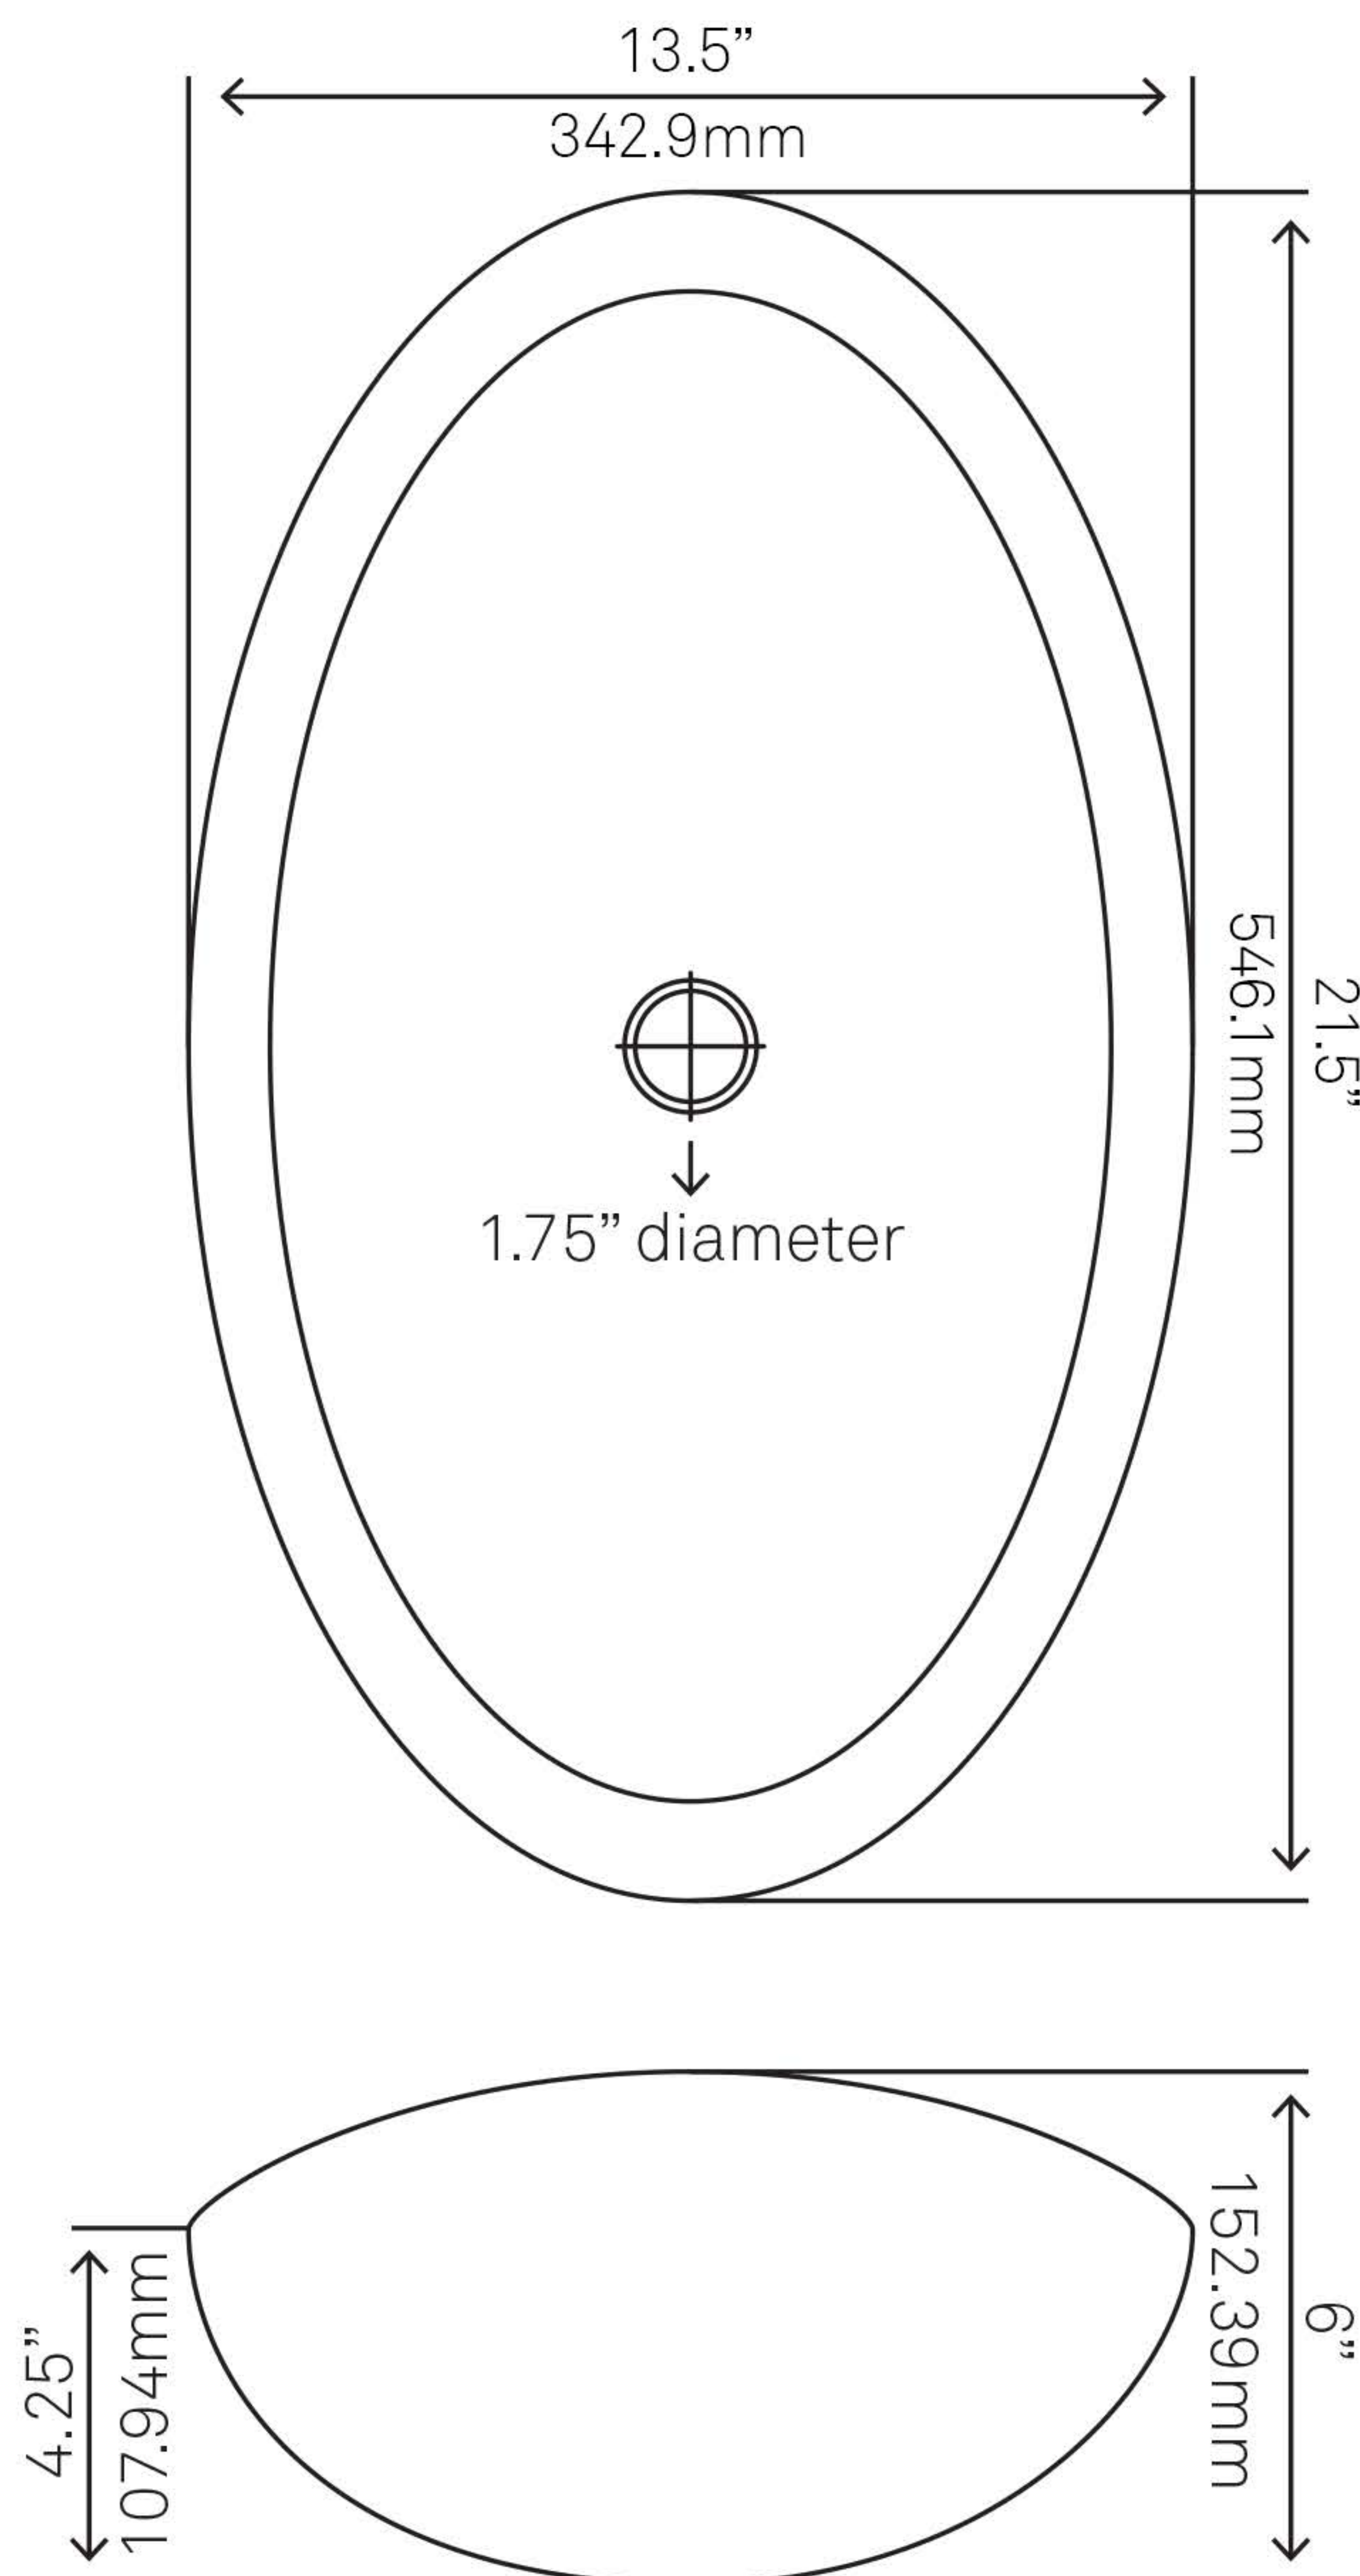

TIG-7032-8031 ARGENTO Oval Glass Vessel Bath Sink

Requested By:

Specific Features:

STANDARD SPECIFICATIONS:

- Oval Sliper vessel sink
- Fluorescent silver, foil painted bottom
- Made with high tempered glass
- Scratch resistant and non-porous
- Designed for above counter installation
- Standard U.S. plumbing connections
- 1.75-inch drain opening