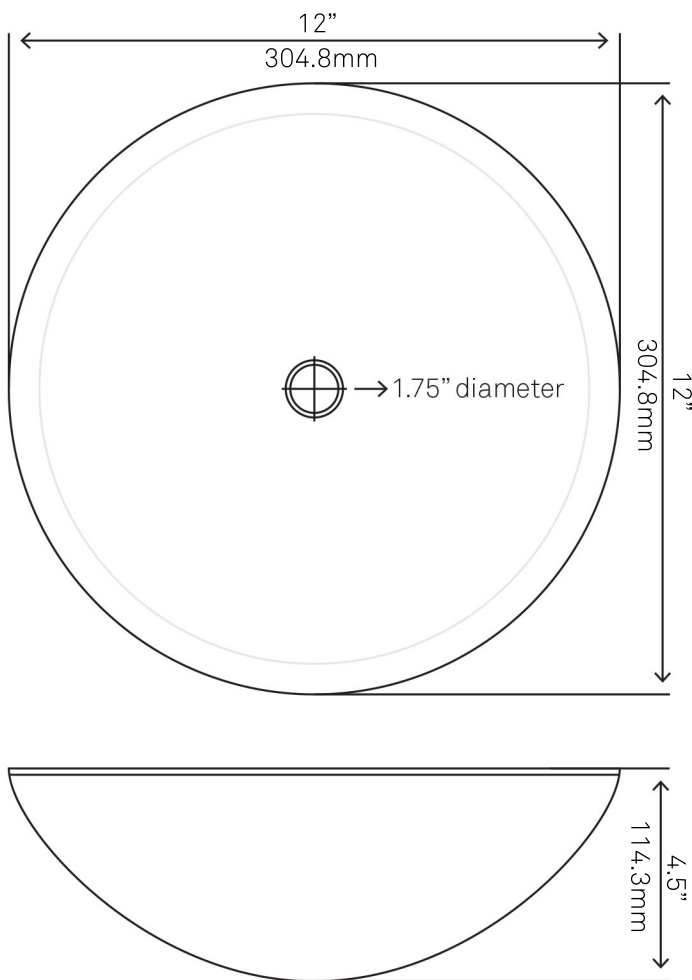

## TIG-7032-12 ARGENTO MINI Glass Vessel Bathroom Sink

Requested By: \_\_\_\_\_

Specific Features: \_\_\_\_\_

### STANDARD SPECIFICATIONS:

- Round vessel sink
- Fluorescent silver, foil painted bottom
- Made with high tempered glass
- Scratch resistant and non-porous
- Designed for above counter installation
- Standard U.S. plumbing connections
- 1.75-inch drain opening