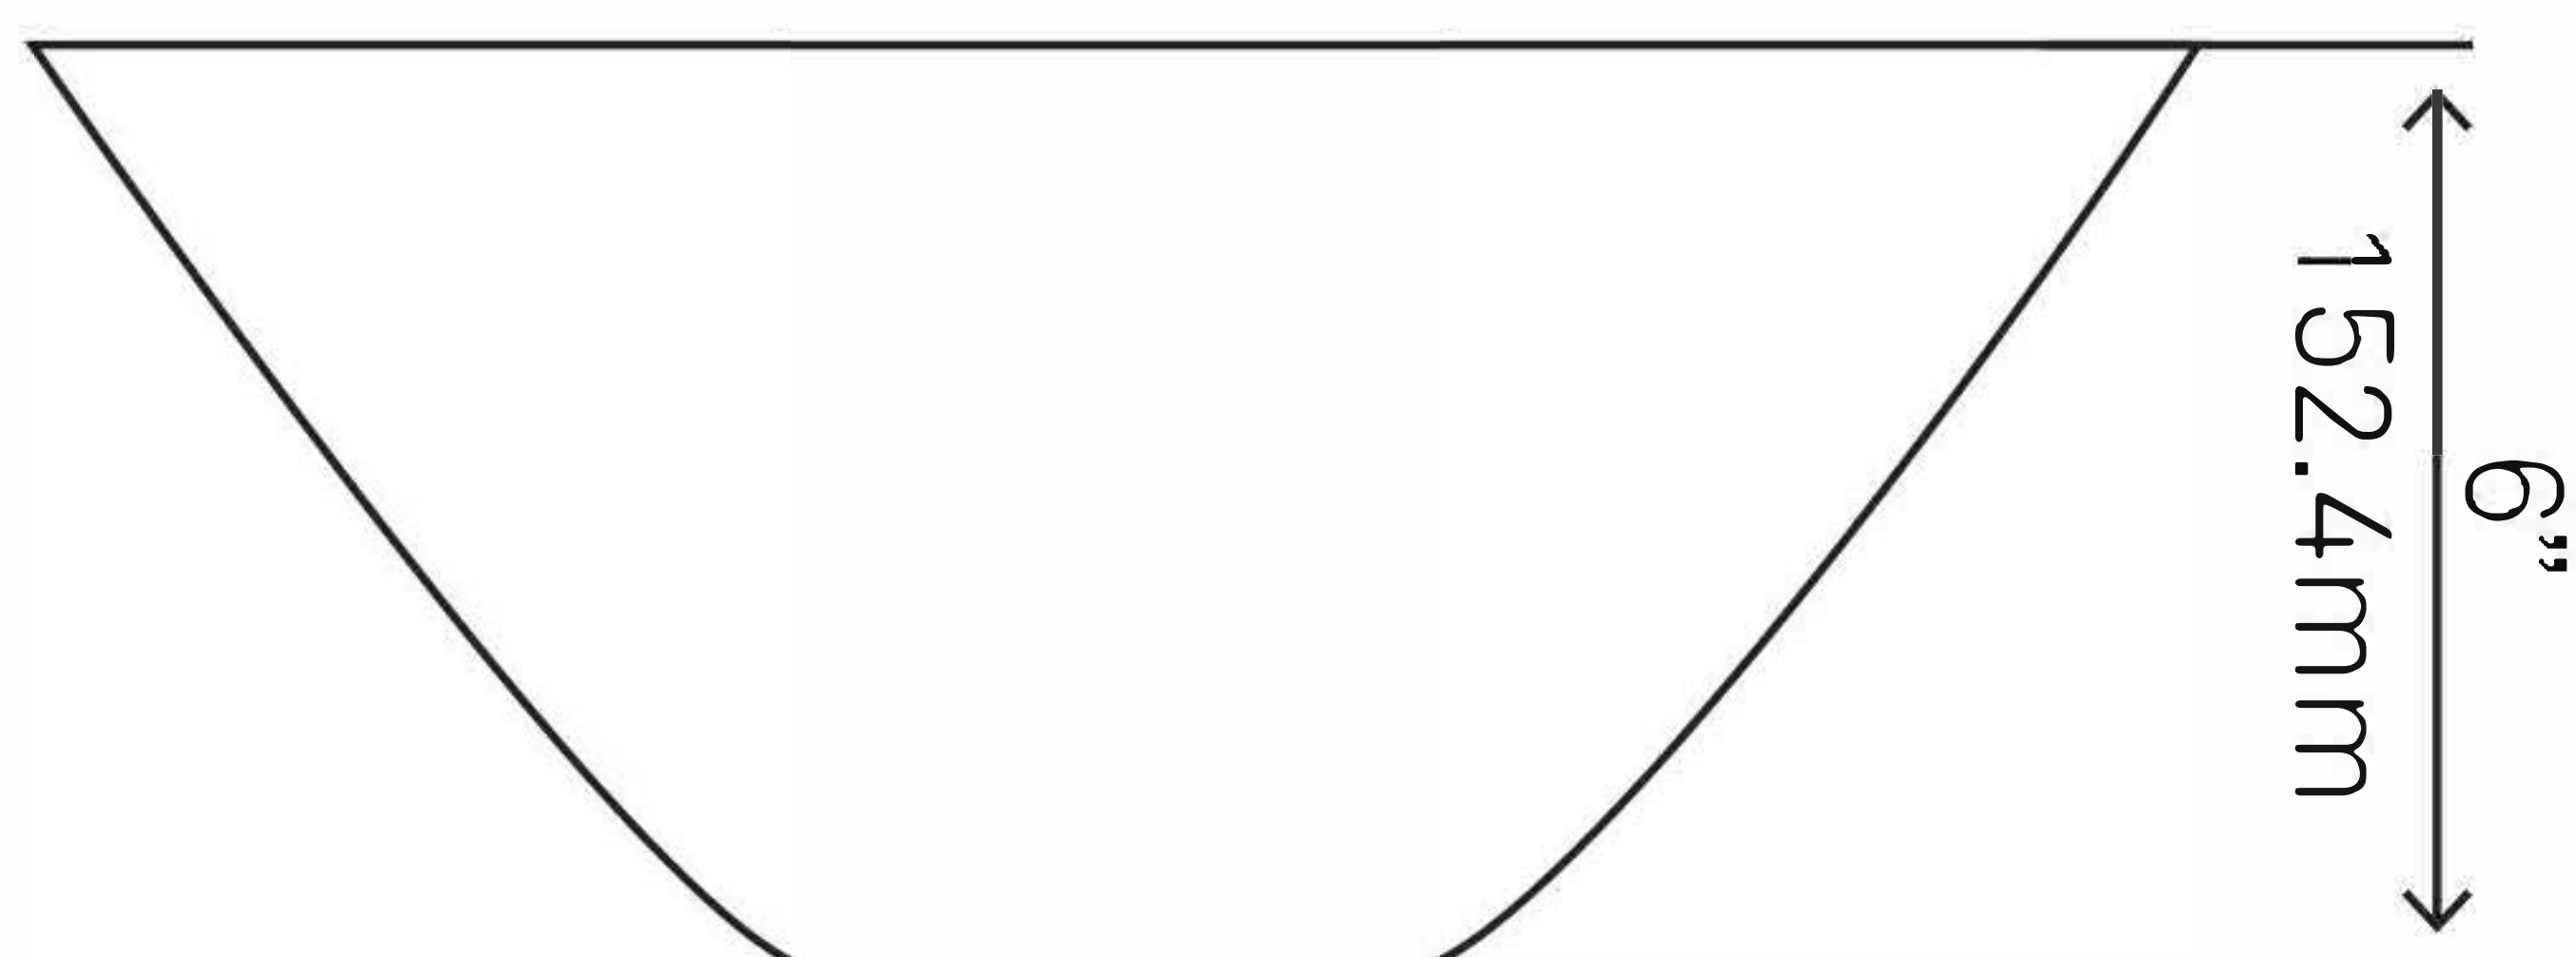

TCV-010AN MONTEVIDEO Copper Vessel Sink, Antique

Requested By:

Specific Features:

STANDARD SPECIFICATIONS:

- Oval copper vessel sink
- Hand-hammered natural finish
- Above counter installation
- Artisan hand crafted
- 16-gauge double wall copper construction
- Approximate dimensions
- 1.5-inch drain opening
- No mounting ring required
- Tolerance = +/- 1/2"
- Made in Mexico