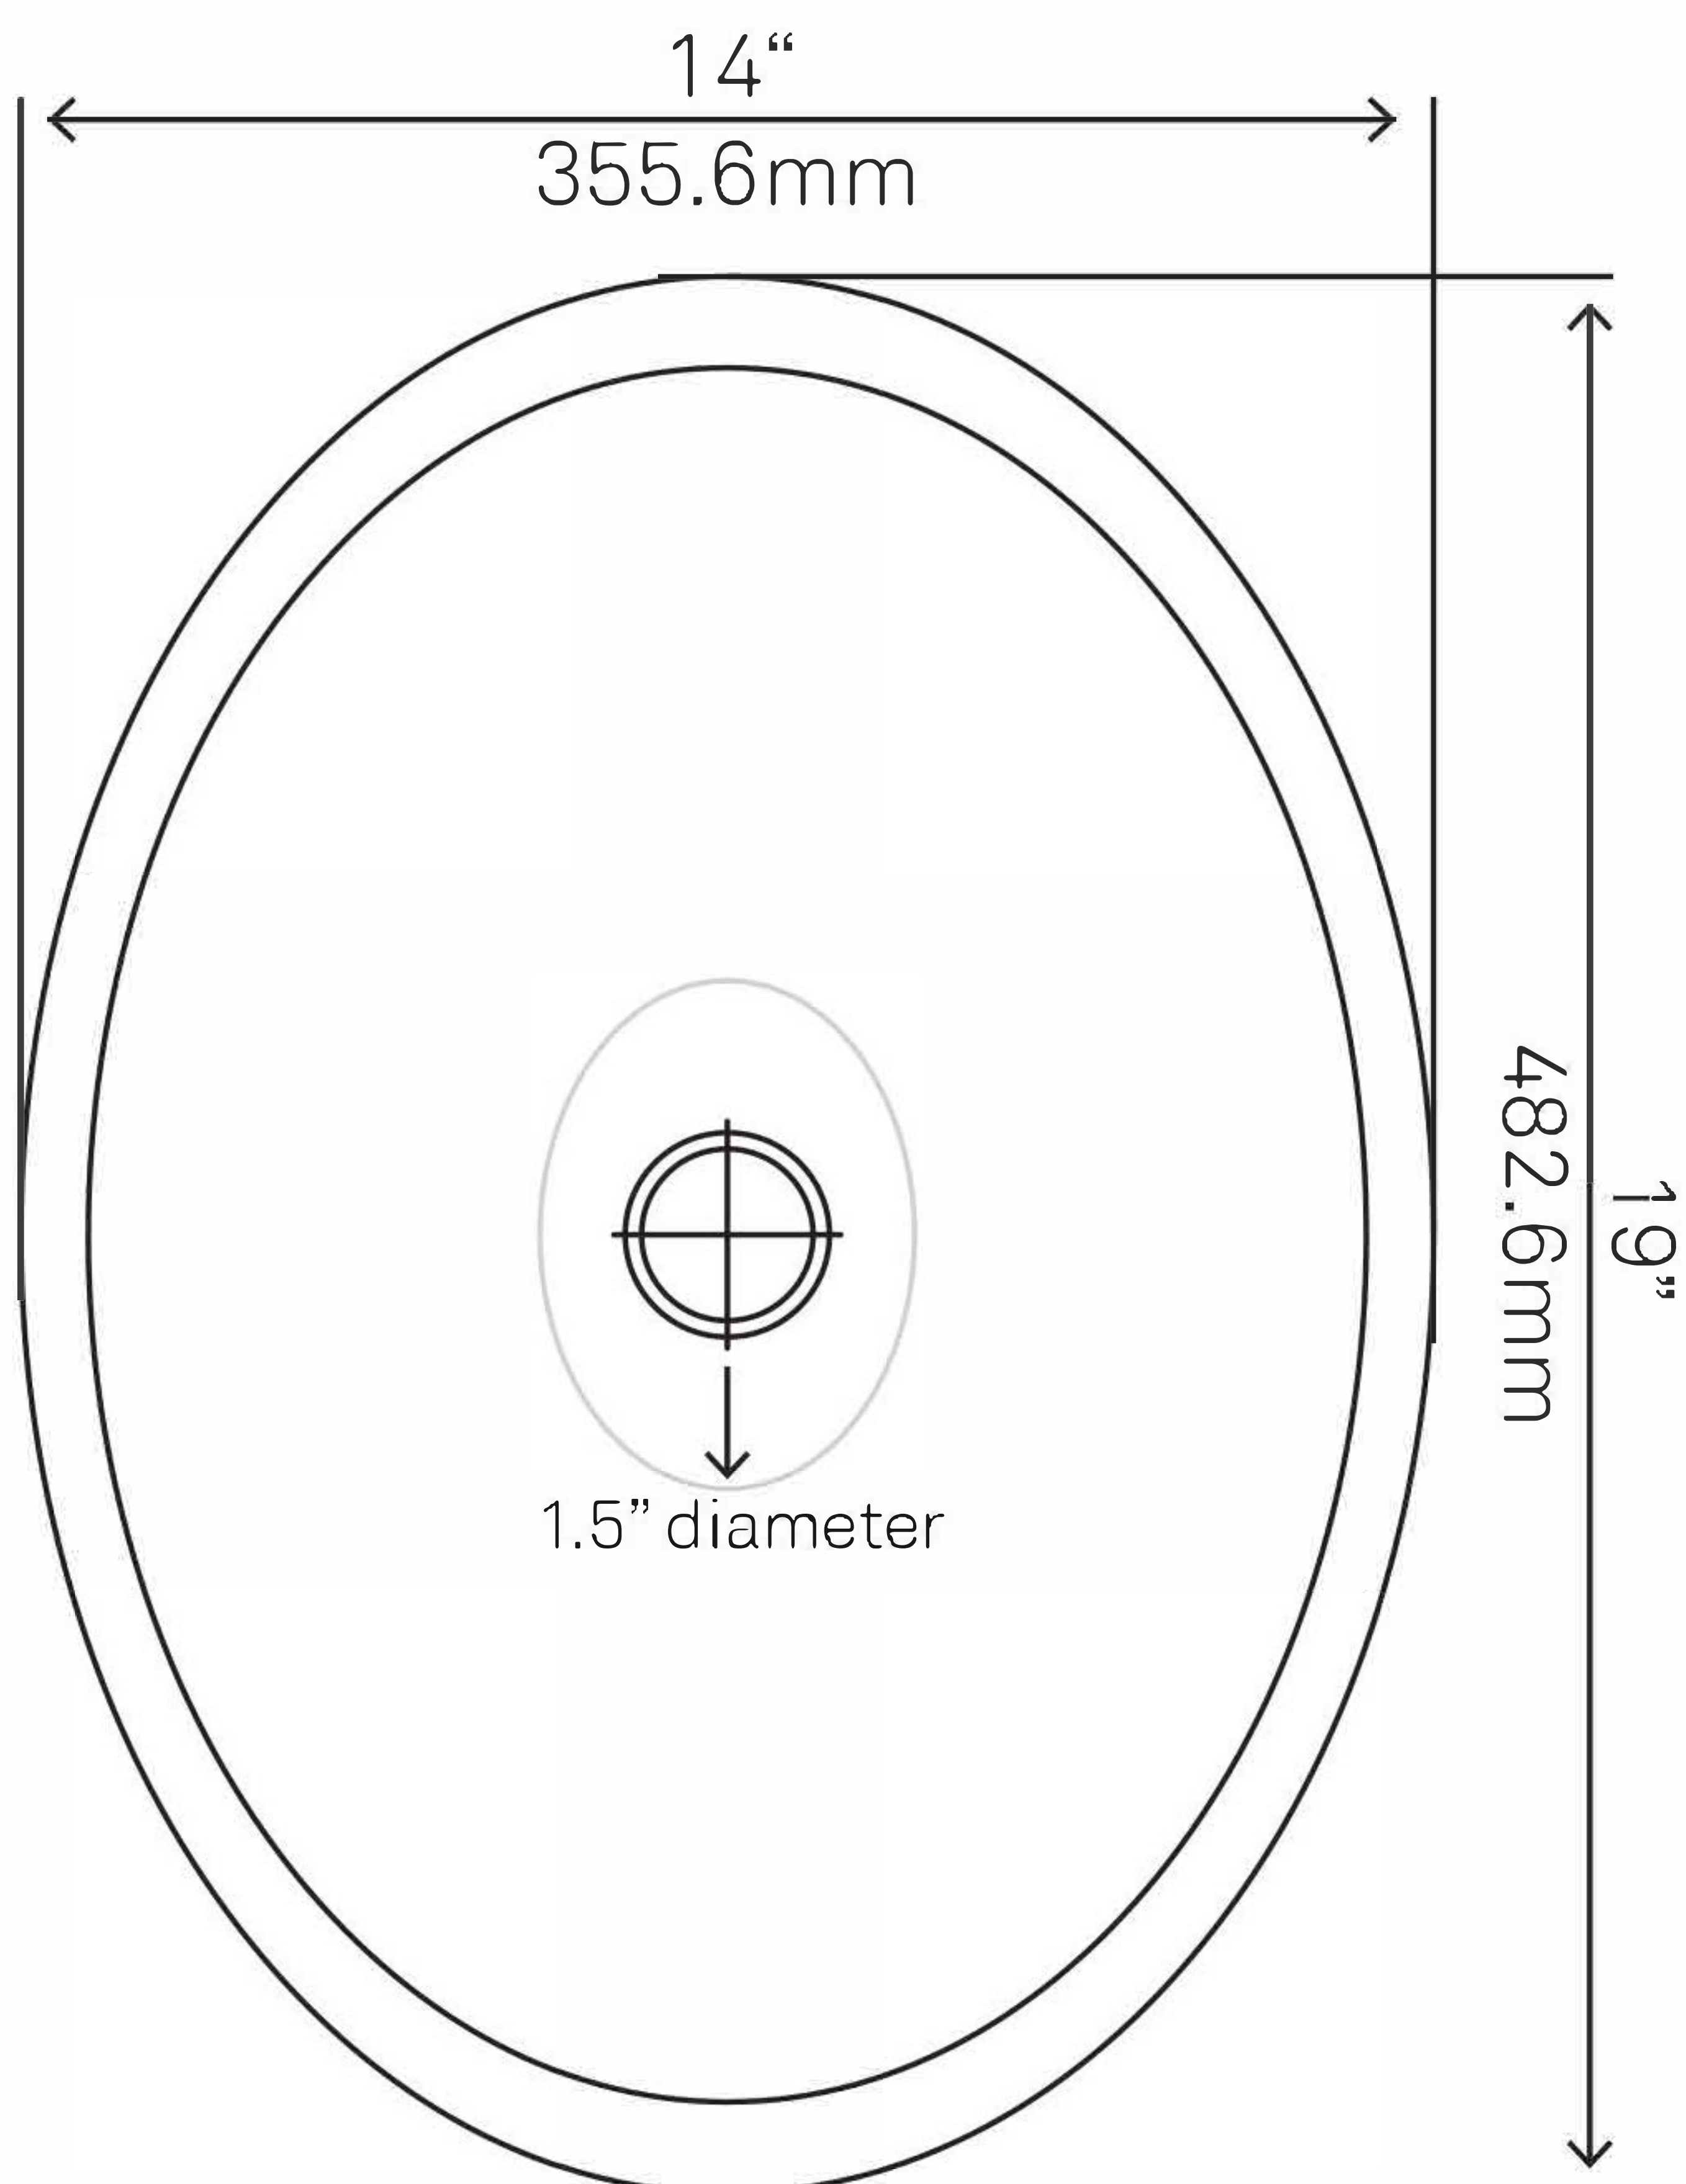

TCV-010AN MONTEVIDEO Copper Vessel Sink, Antique

Requested By:

Specific Features:

STANDARD SPECIFICATIONS:

- Oval copper vessel sink
- Hand-hammered natural finish
- Above counter installation
- Artisan hand crafted
- 16-gauge double wall copper construction
- Approximate dimensions
- 1.5-inch drain opening
- No mounting ring required
- Tolerance = +/- 1/2"
- Made in Mexico