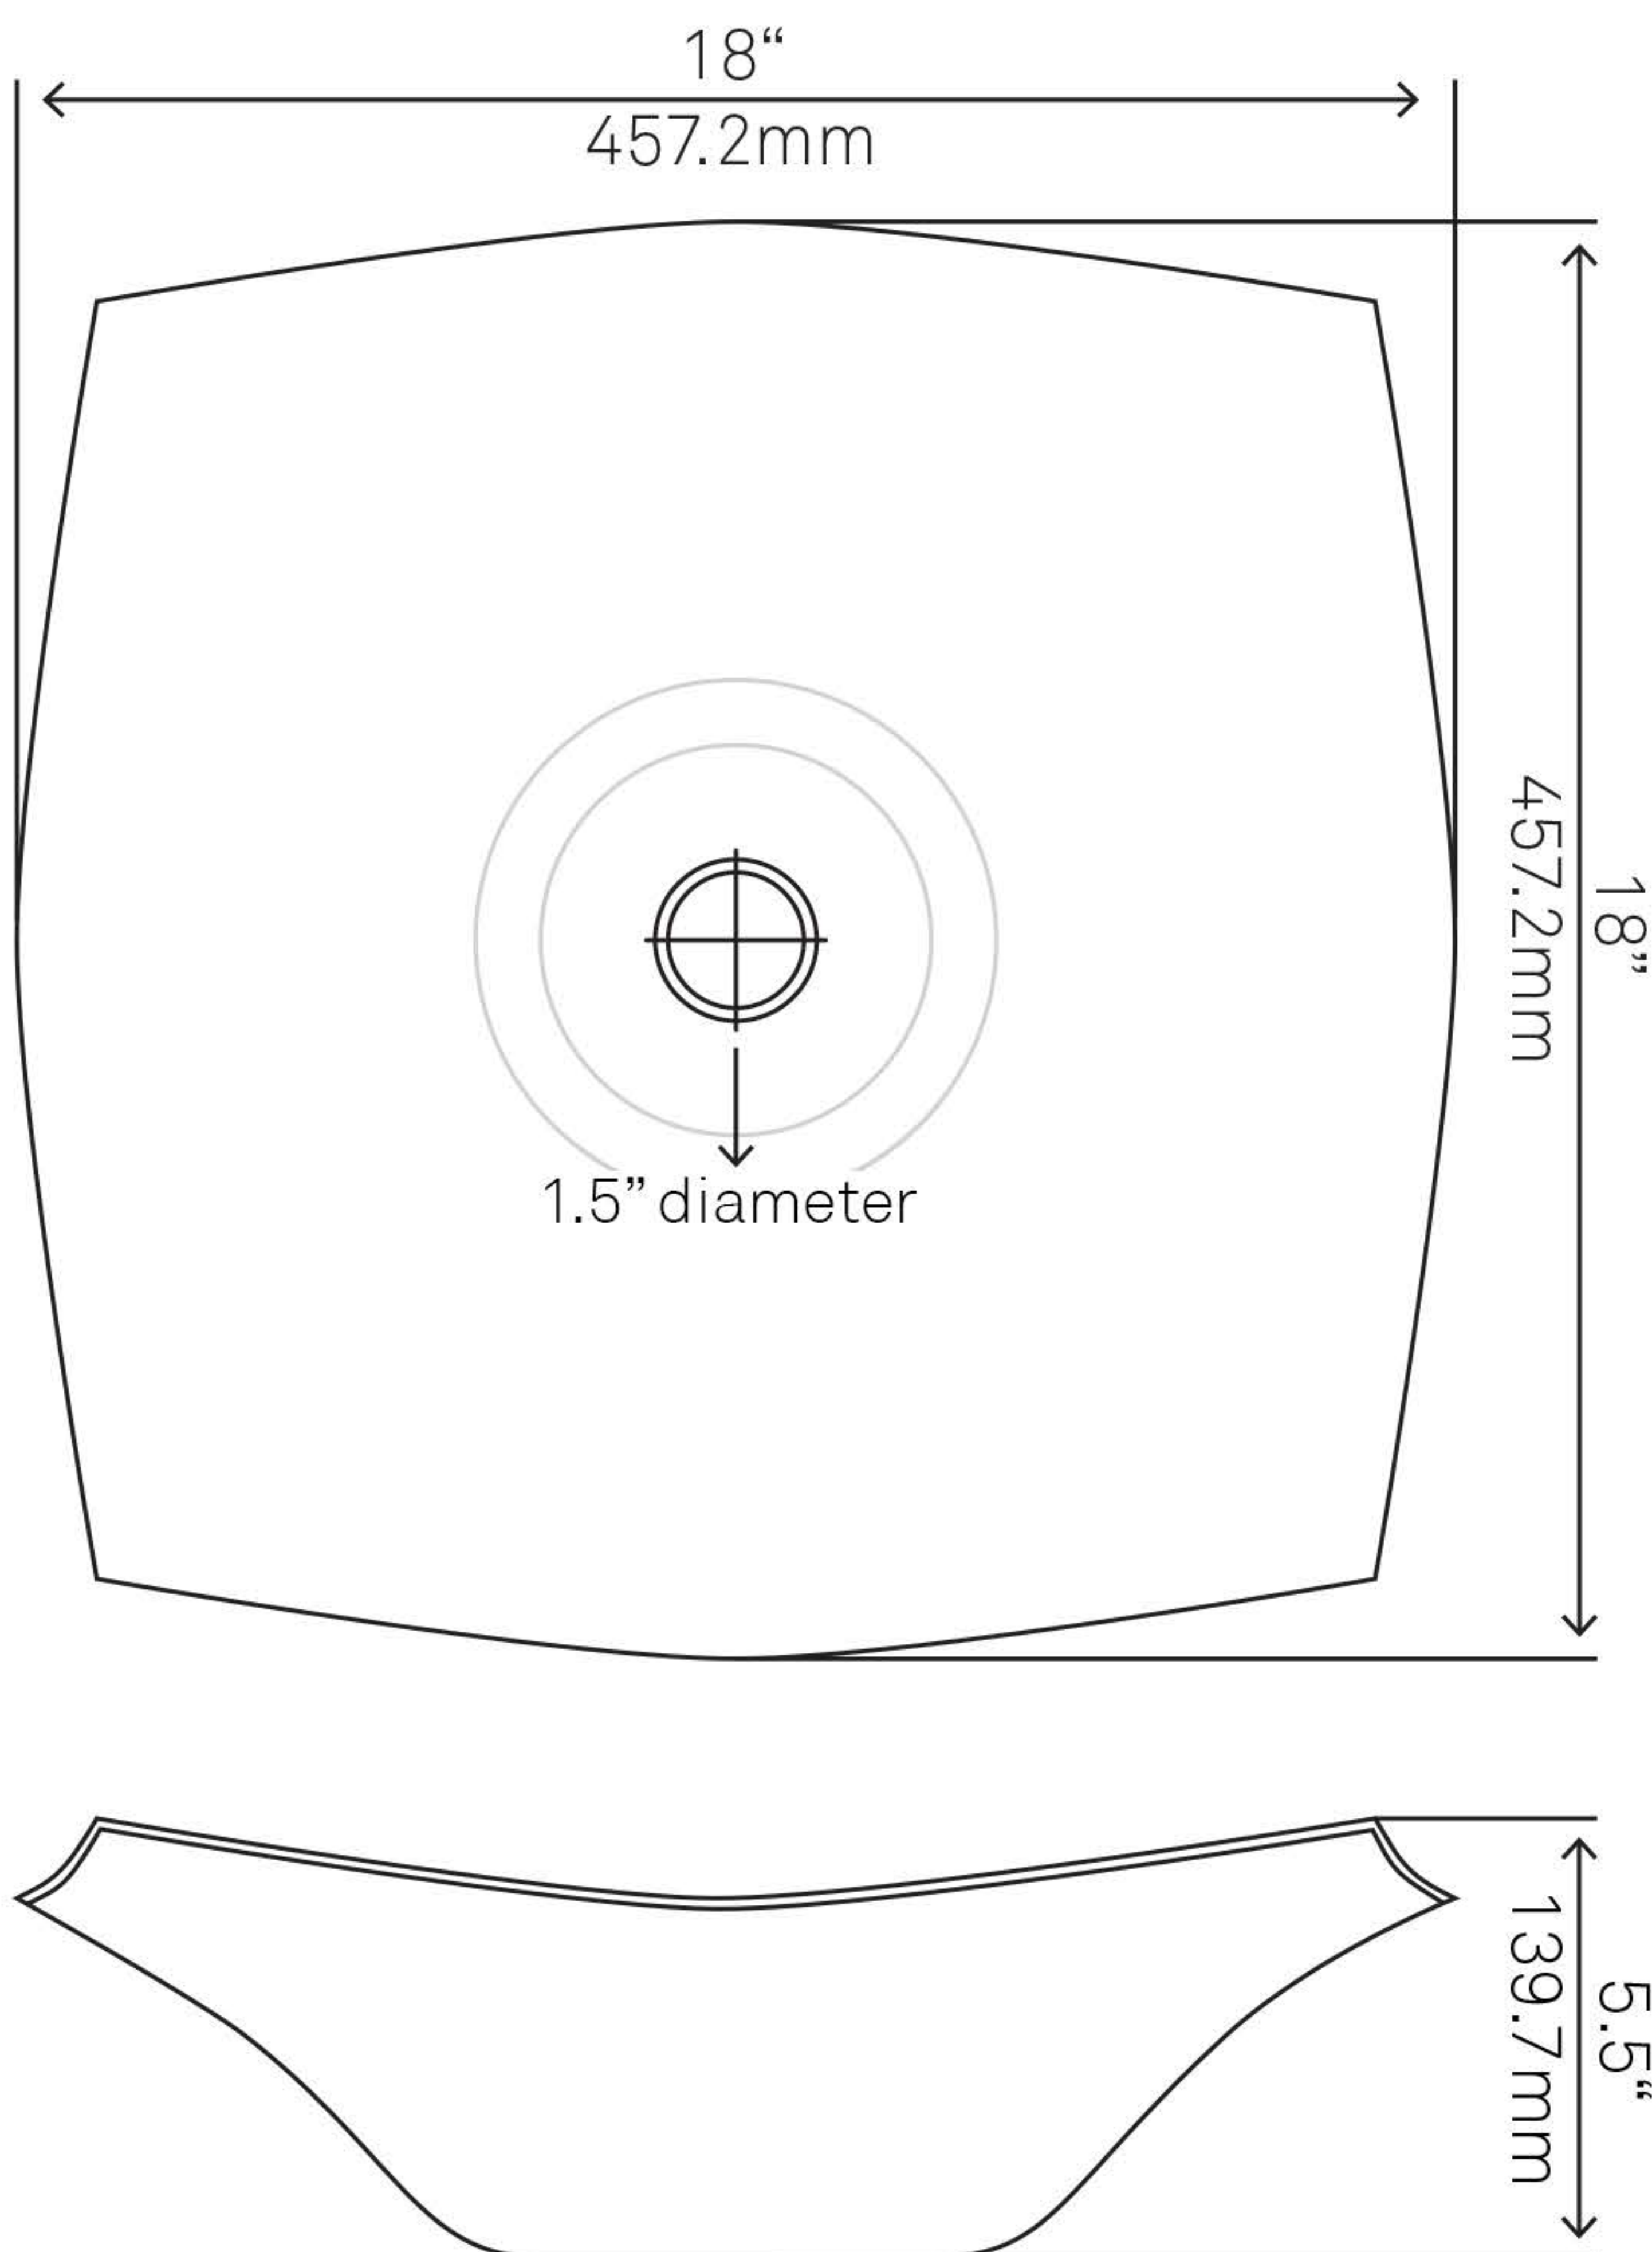

TCV-007AN MALAGA Copper Vessel Sink, Antique

Requested By:

Specific Features:

STANDARD SPECIFICATIONS:

- Square copper vessel sink
- Hand-hammered antique finish
- Above counter installation
- Artisan hand crafted
- 14-gauge recycled copper construction
- Approximate dimensions
- 1.5-inch drain opening
- No mounting ring required
- Tolerance = +/- 1/2"
- Made in Mexico