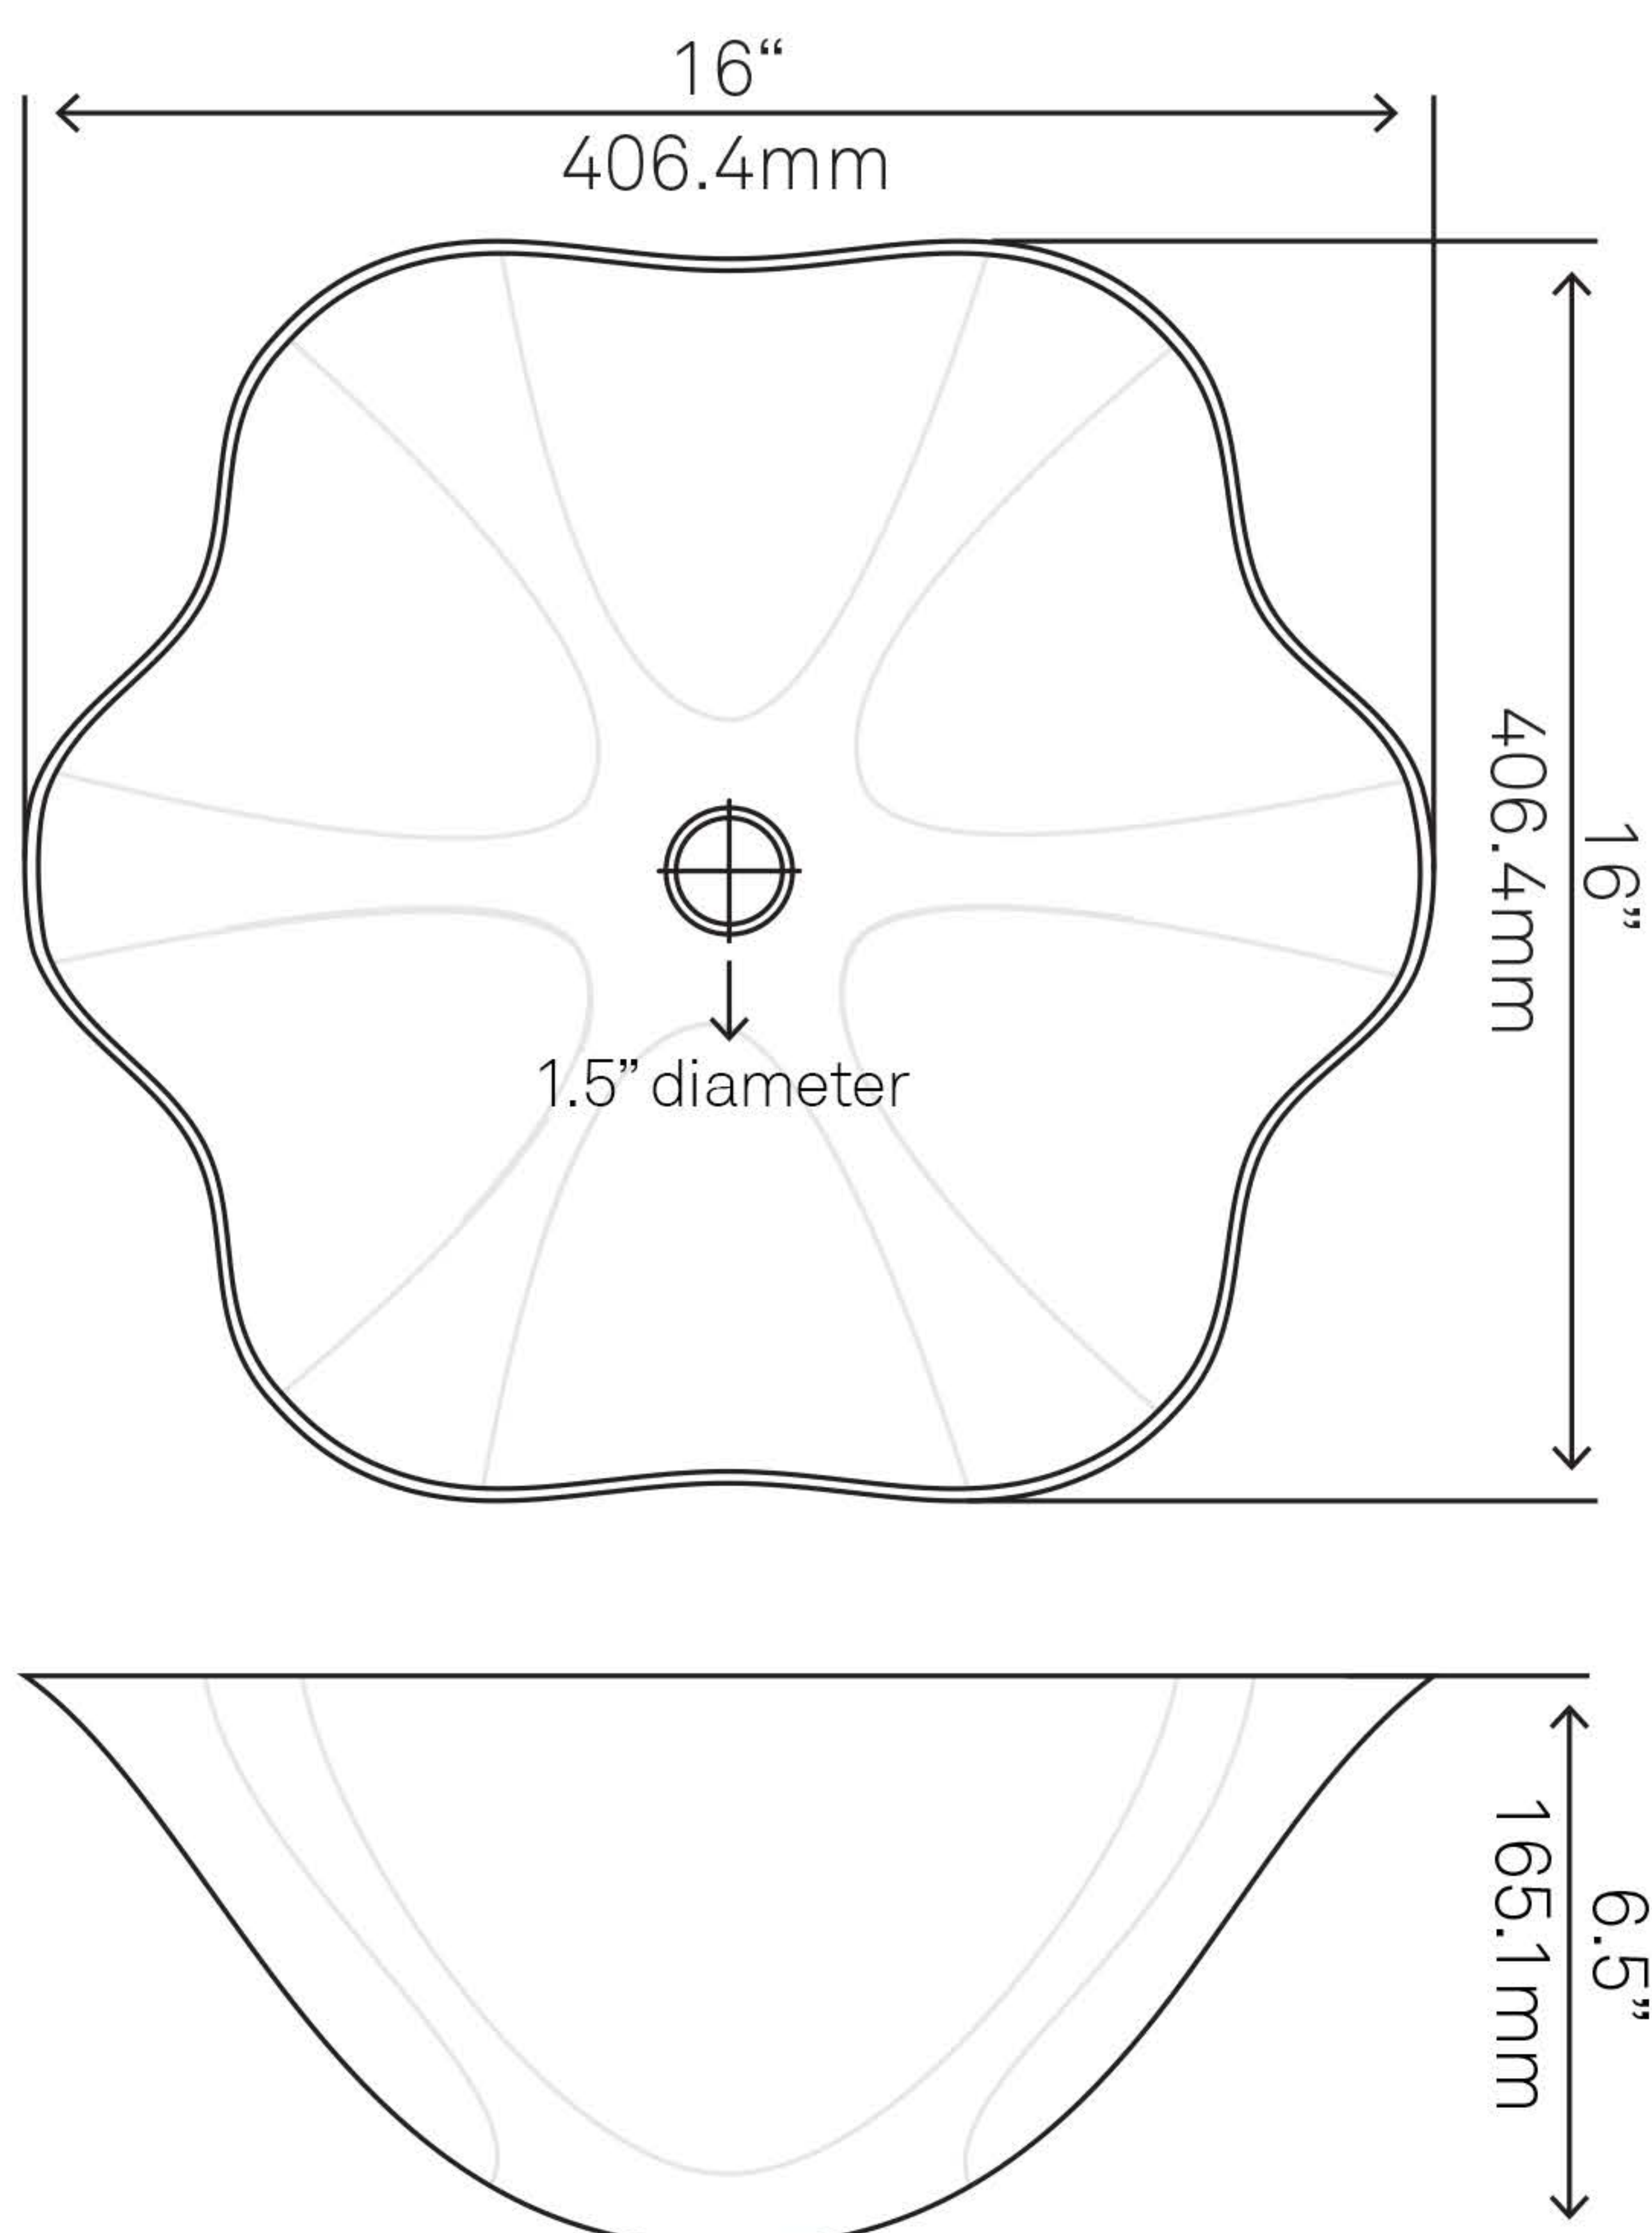

TCV-005NA ANDULUSIA Copper Vessel Sink, Natural

Requested By:

Specific Features:

STANDARD SPECIFICATIONS:

- Pentagon shaped copper vessel sink
- Hand-hammered natural finish
- Above counter installation
- Artisan hand crafted
- 14-gauge recycled copper construction
- Approximate dimensions
- 1.5-inch drain opening
- Standard U.S. plumbing connection
- No mounting ring required
- Tolerance = +/- 1/2"
- Made in Mexico