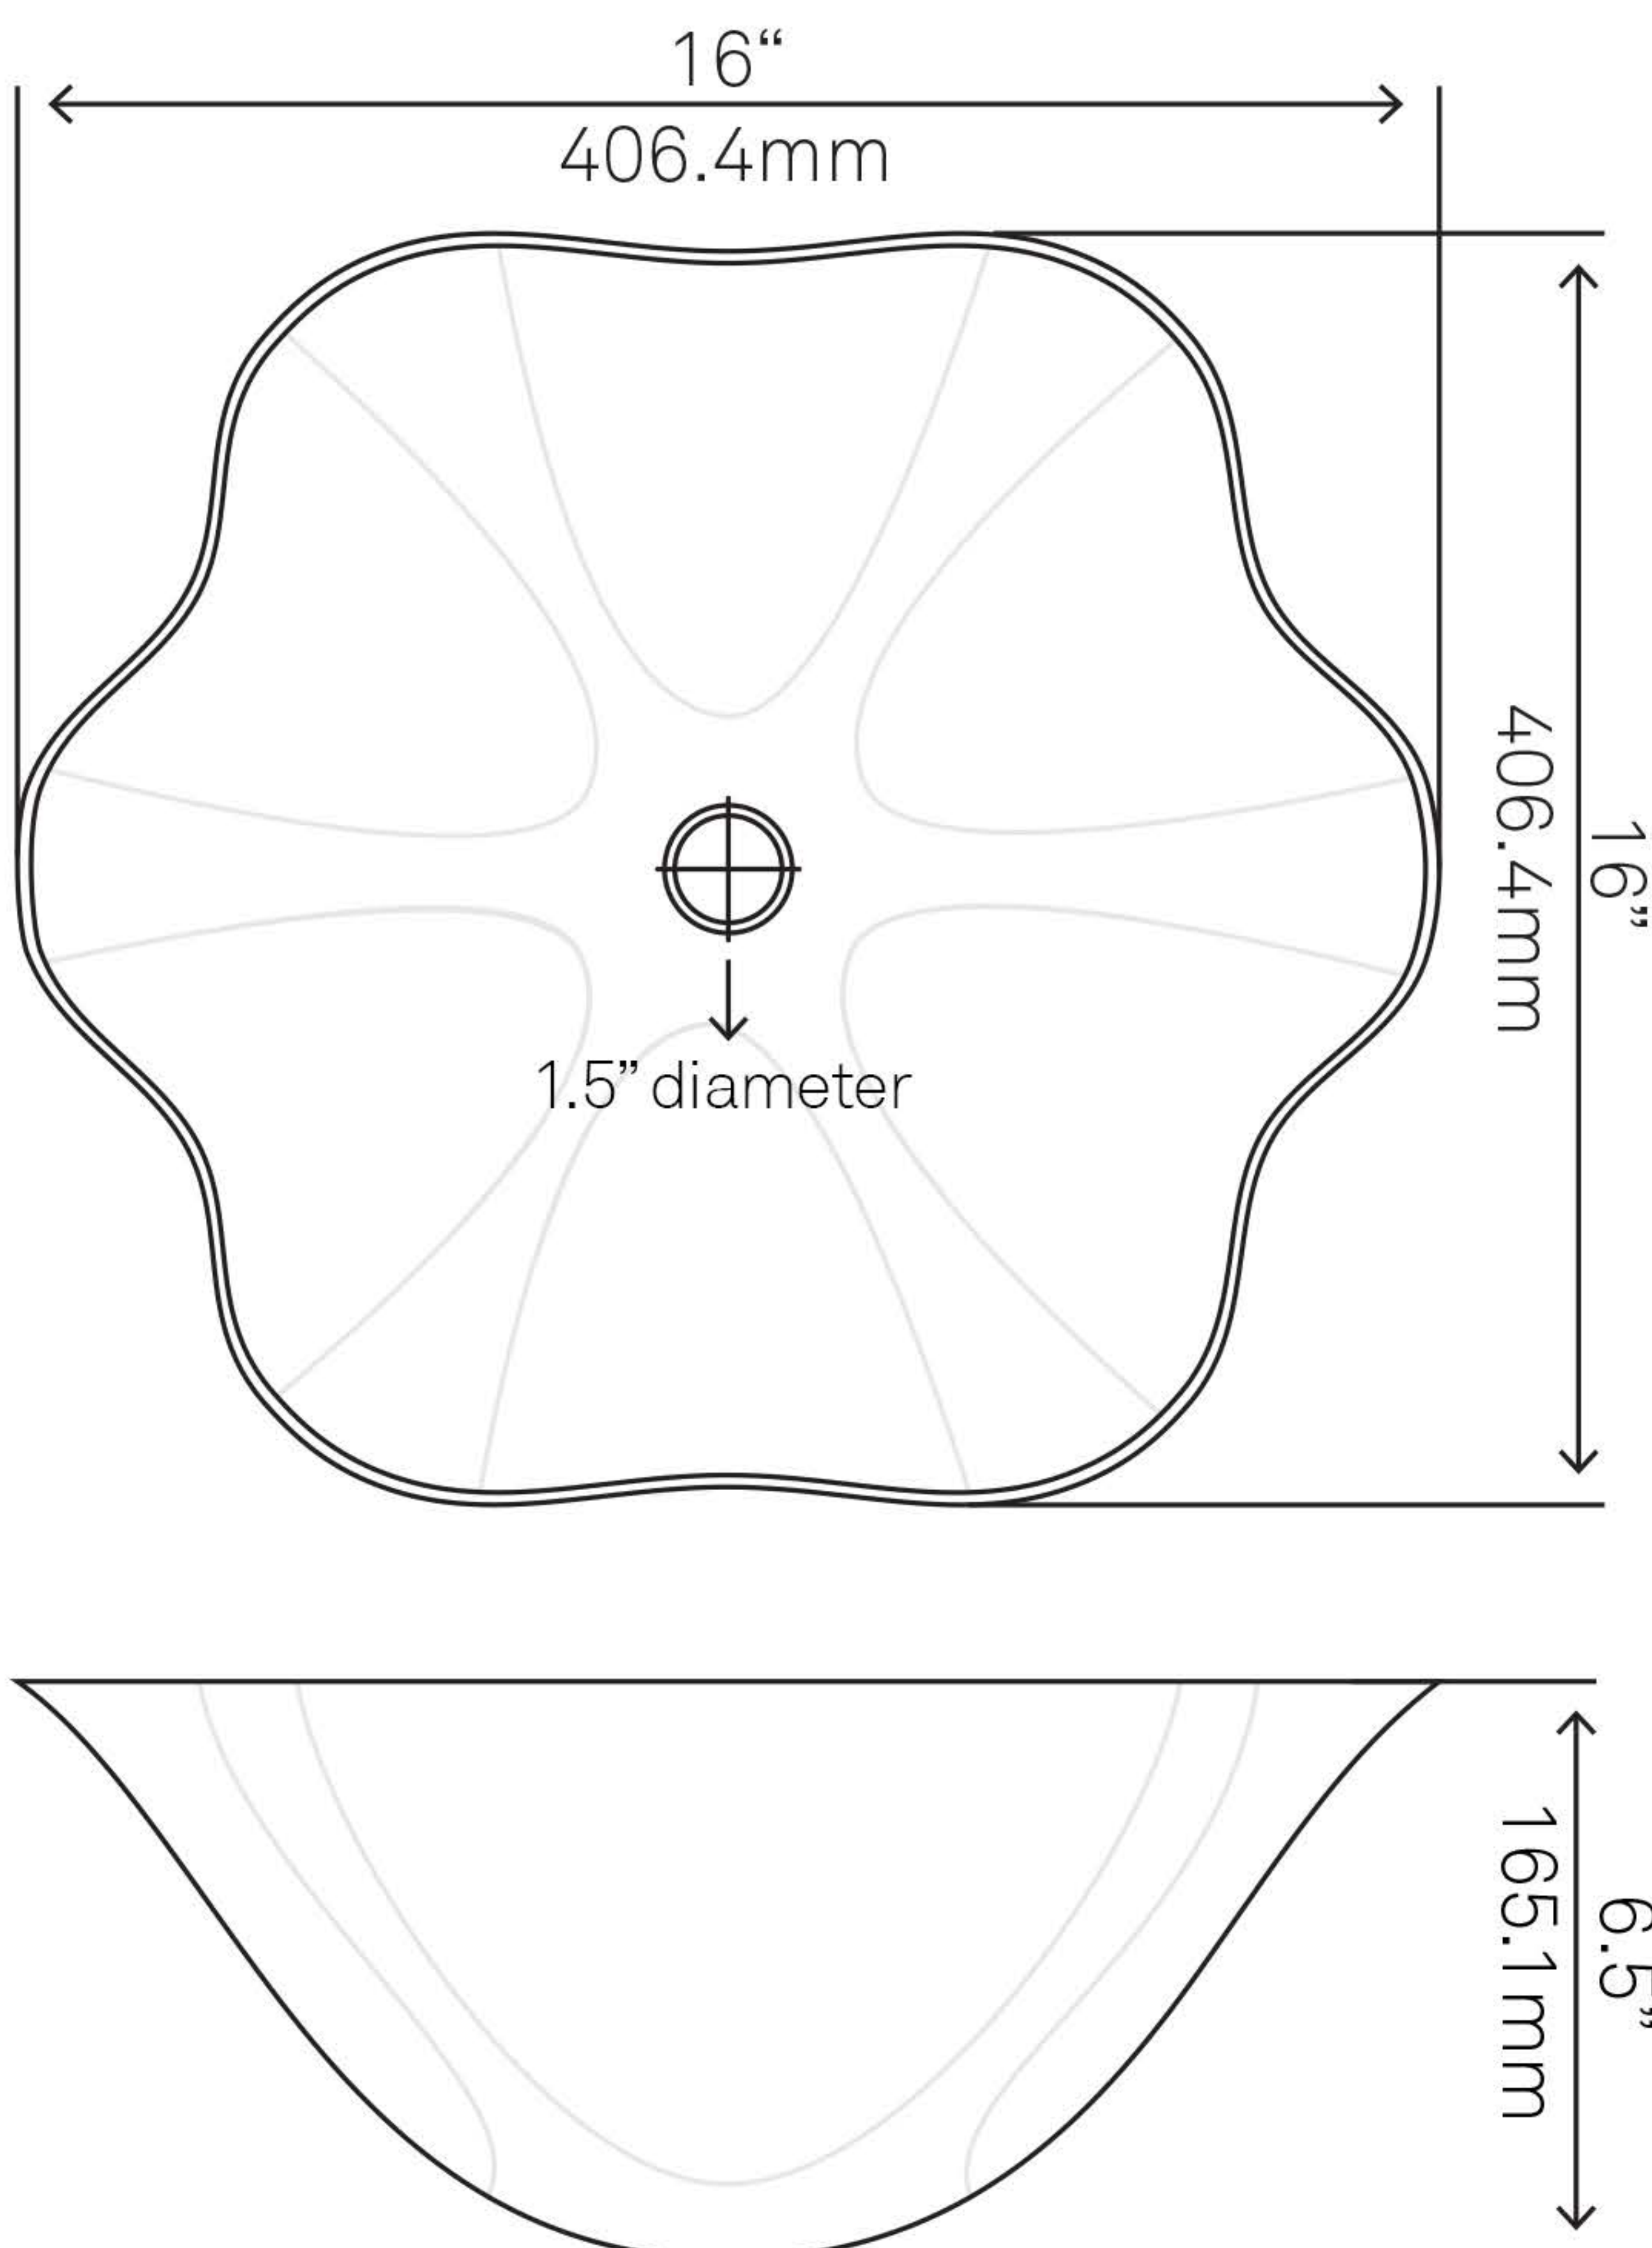

TCV-005AN ANDULUSIA Copper Vessel Sink, Antique

Requested By:

Specific Features:

STANDARD SPECIFICATIONS:

- Pentagon shaped copper vessel sink
- Hand-hammered antique finish
- Above counter installation
- Artisan hand crafted
- 14-gauge copper construction
- Approximate dimensions
- 1.5-inch drain opening
- Standard U.S. plumbing connection
- No mounting ring required
- Tolerance = +/- 1/2"
- Made in Mexico