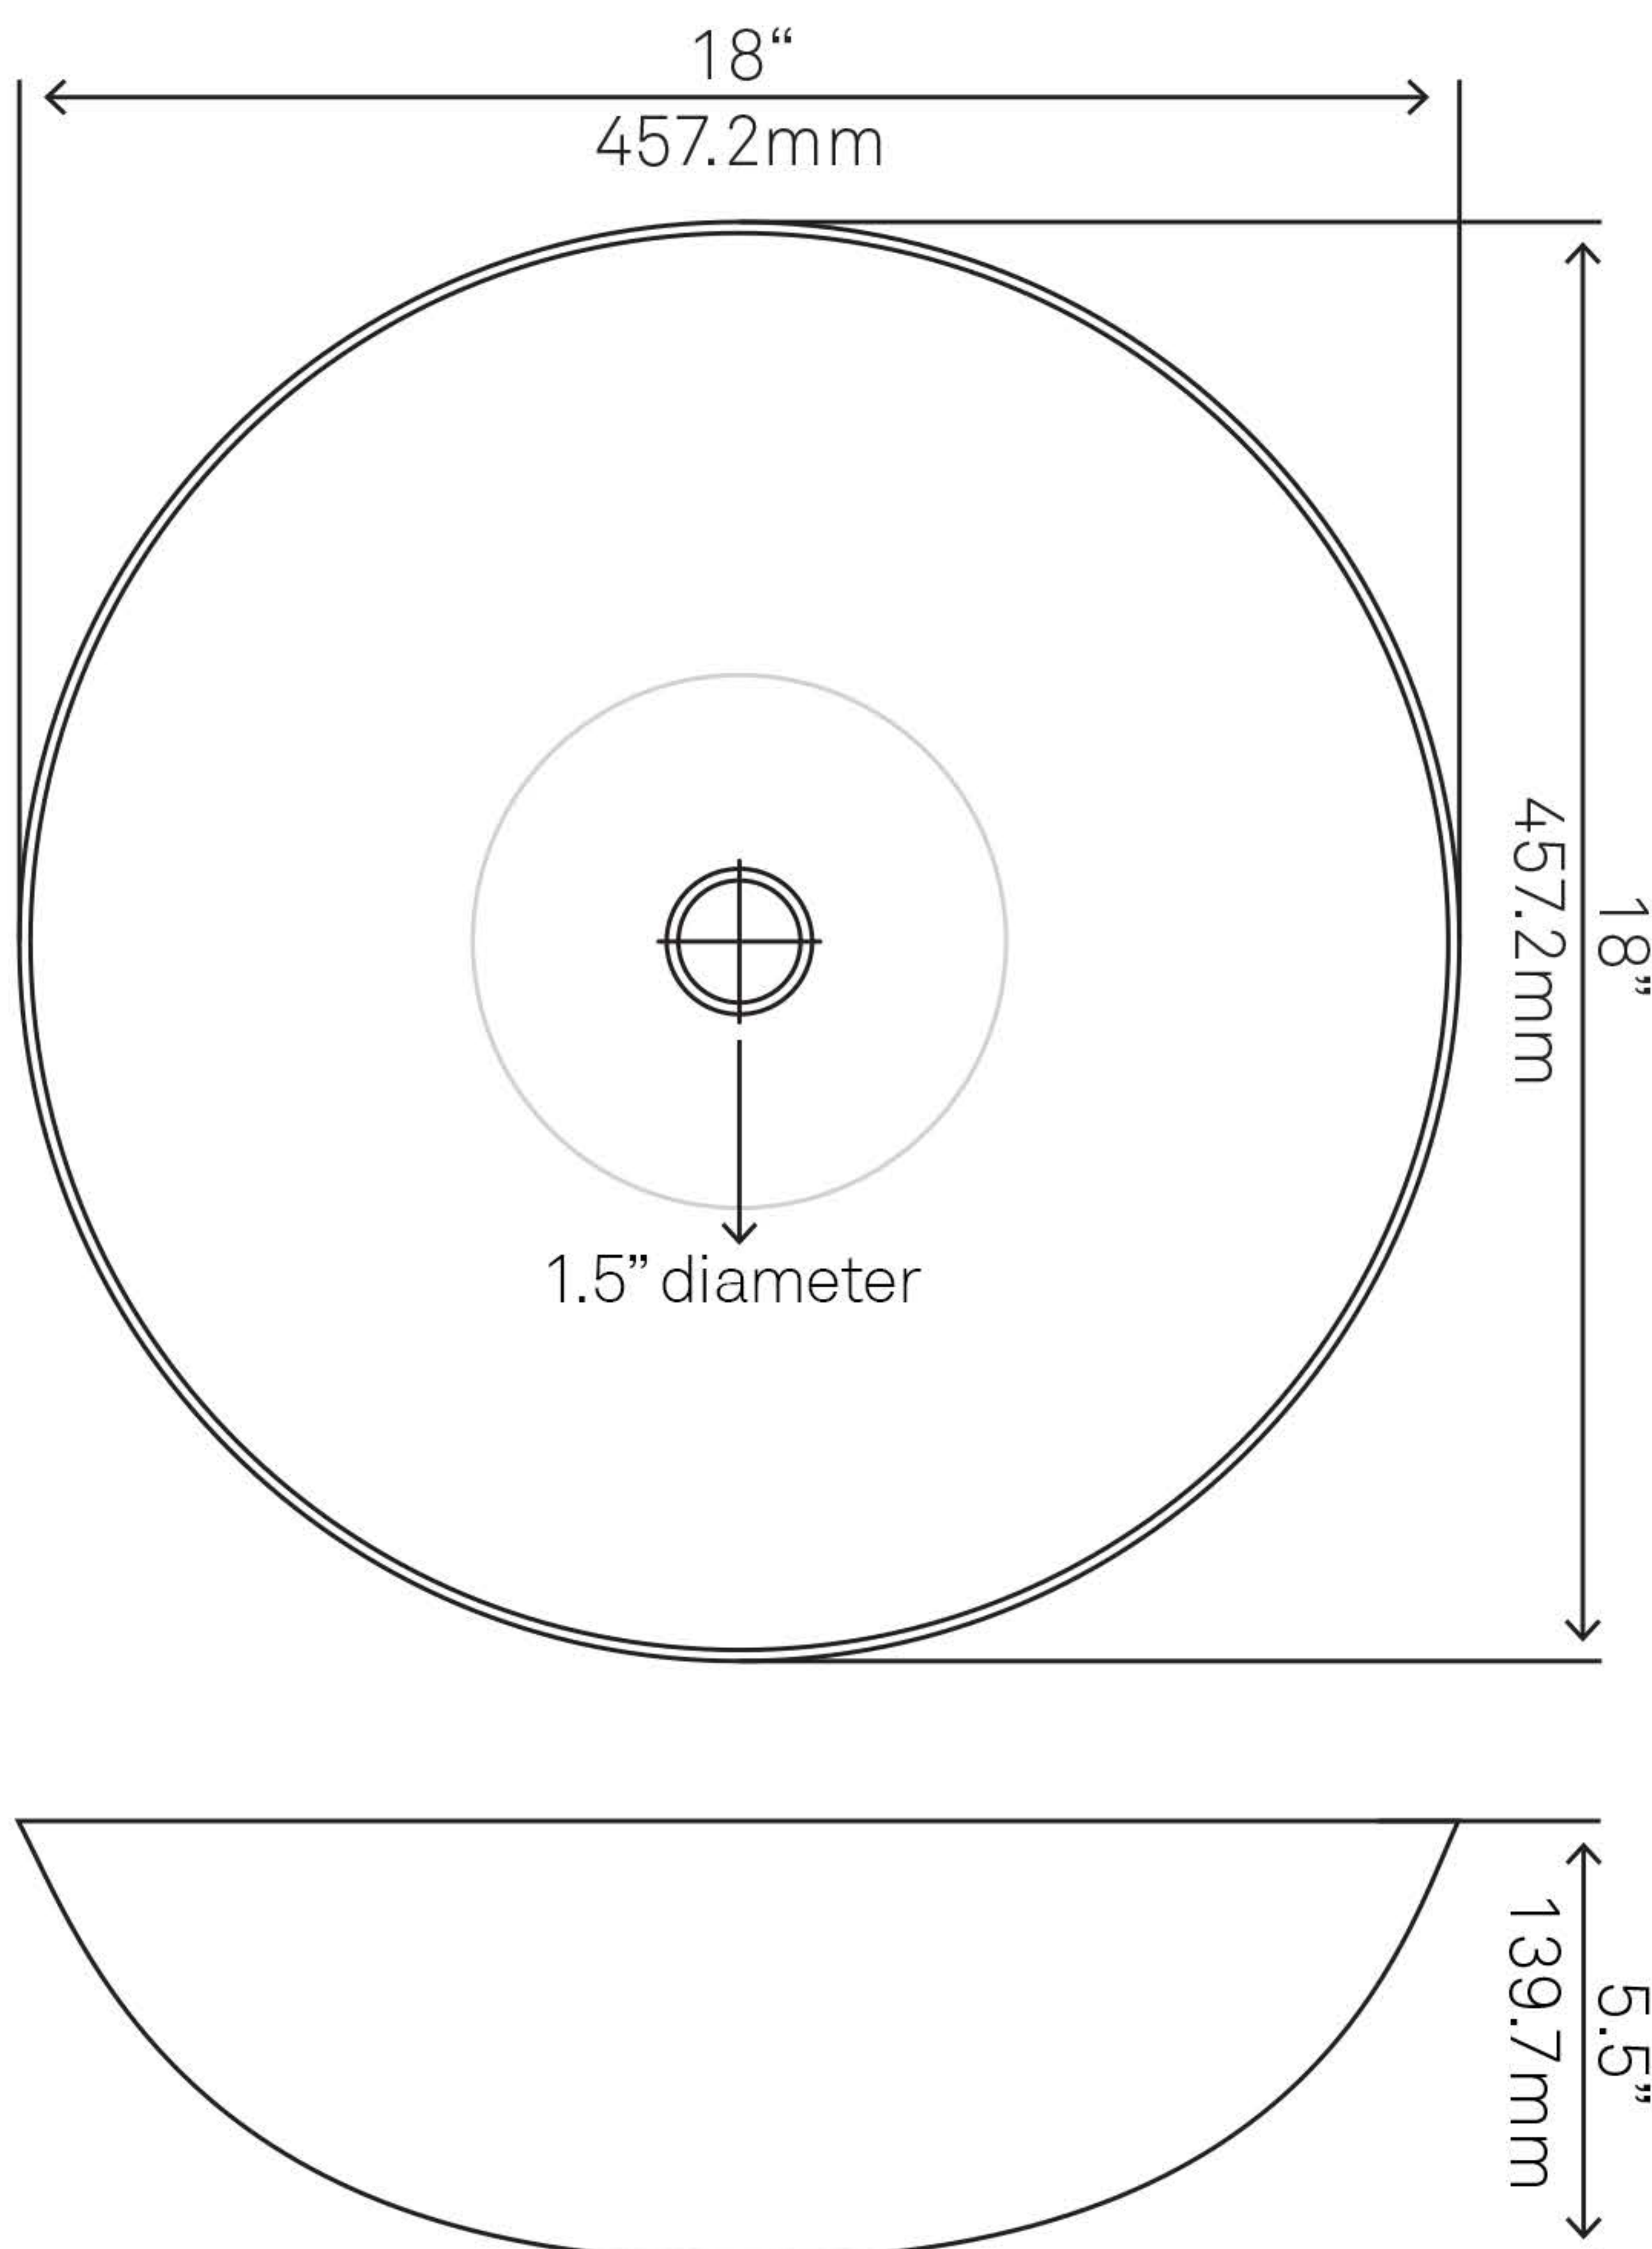

## TCV-002NA CATALONIA Copper Vessel Sink, Natural

Requested By:

---

Specific Features:

---

### STANDARD SPECIFICATIONS:

- Round copper vessel sink
- Hand-hammered natural finish
- Above counter installation
- Artisan hand crafted
- 14-gauge recycled copper construction
- Approximate dimensions
- 1.5-inch drain opening
- Tolerance = +/- 1/2"
- No mounting ring necessary
- Standard U.S. plumbing connection
- Made in Mexico