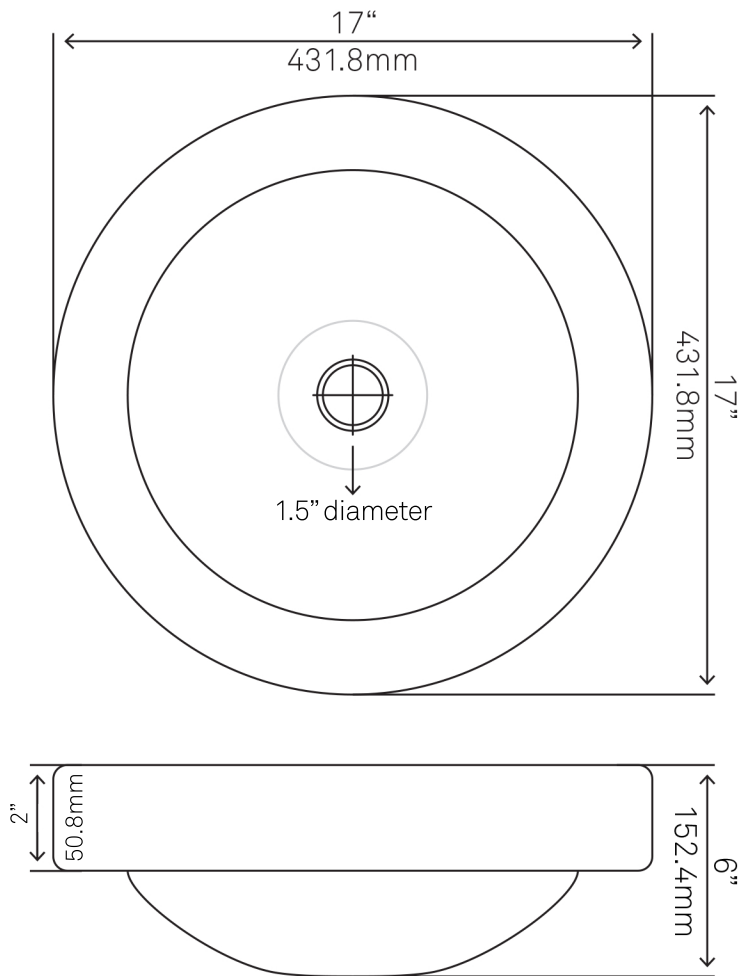

**TCU-014NA GRANADA
Copper Drop-In Sink, Natural**

Requested By: _____

Specific Features: _____

STANDARD SPECIFICATIONS:

- Round drop-in sink with apron
- Hand-hammered natural finish
- Drop-in installation
- Artisan hand crafted
- 16-gauge copper construction
- Approximate dimensions
- Inner 15 x 5.5 inches
- 2" tall apron
- 1.5-inch drain opening
- Tolerance = +/- 1/2"
- Standard U.S. plumbing connection
- Made in Mexico