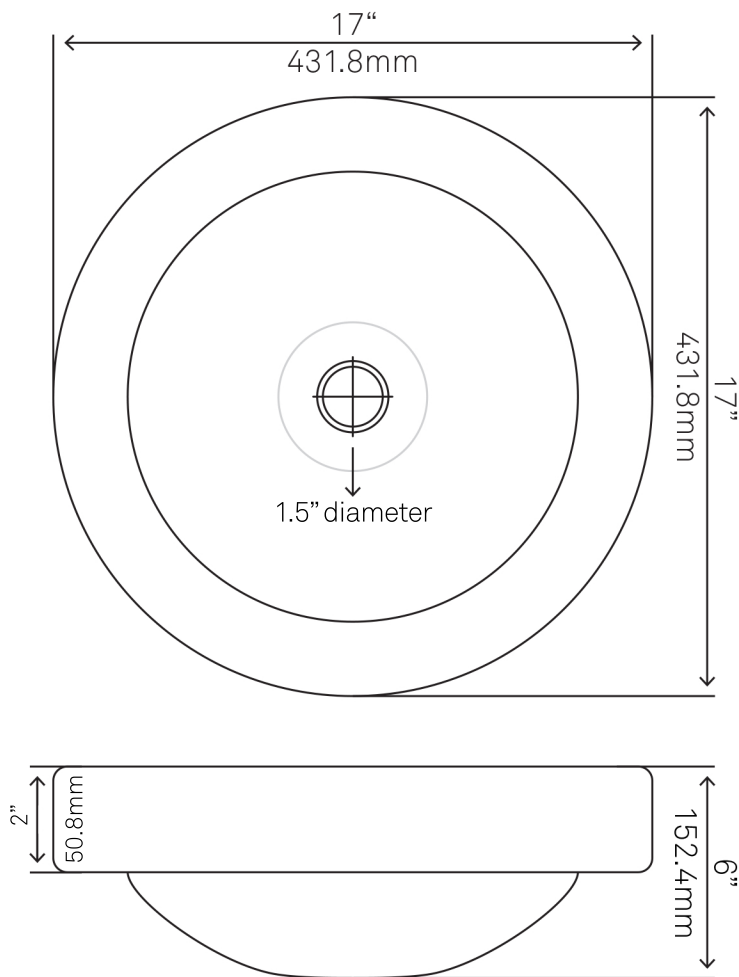

TCU-014AN GRANADA Copper Drop-In Sink, Antique

Requested By:

Specific Features:

STANDARD SPECIFICATIONS:

- Round drop-in sink with apron
- Hand-hammered antique finish
- Drop-in installation
- Artisan hand crafted
- 16-gauge copper construction
- Approximate dimensions
- Inner 15 x 5.5 inches
- 2" tall apron
- 1.5-inch drain opening
- Tolerance = +/- 1/2"
- Standard U.S. plumbing connection
- Made in Mexico