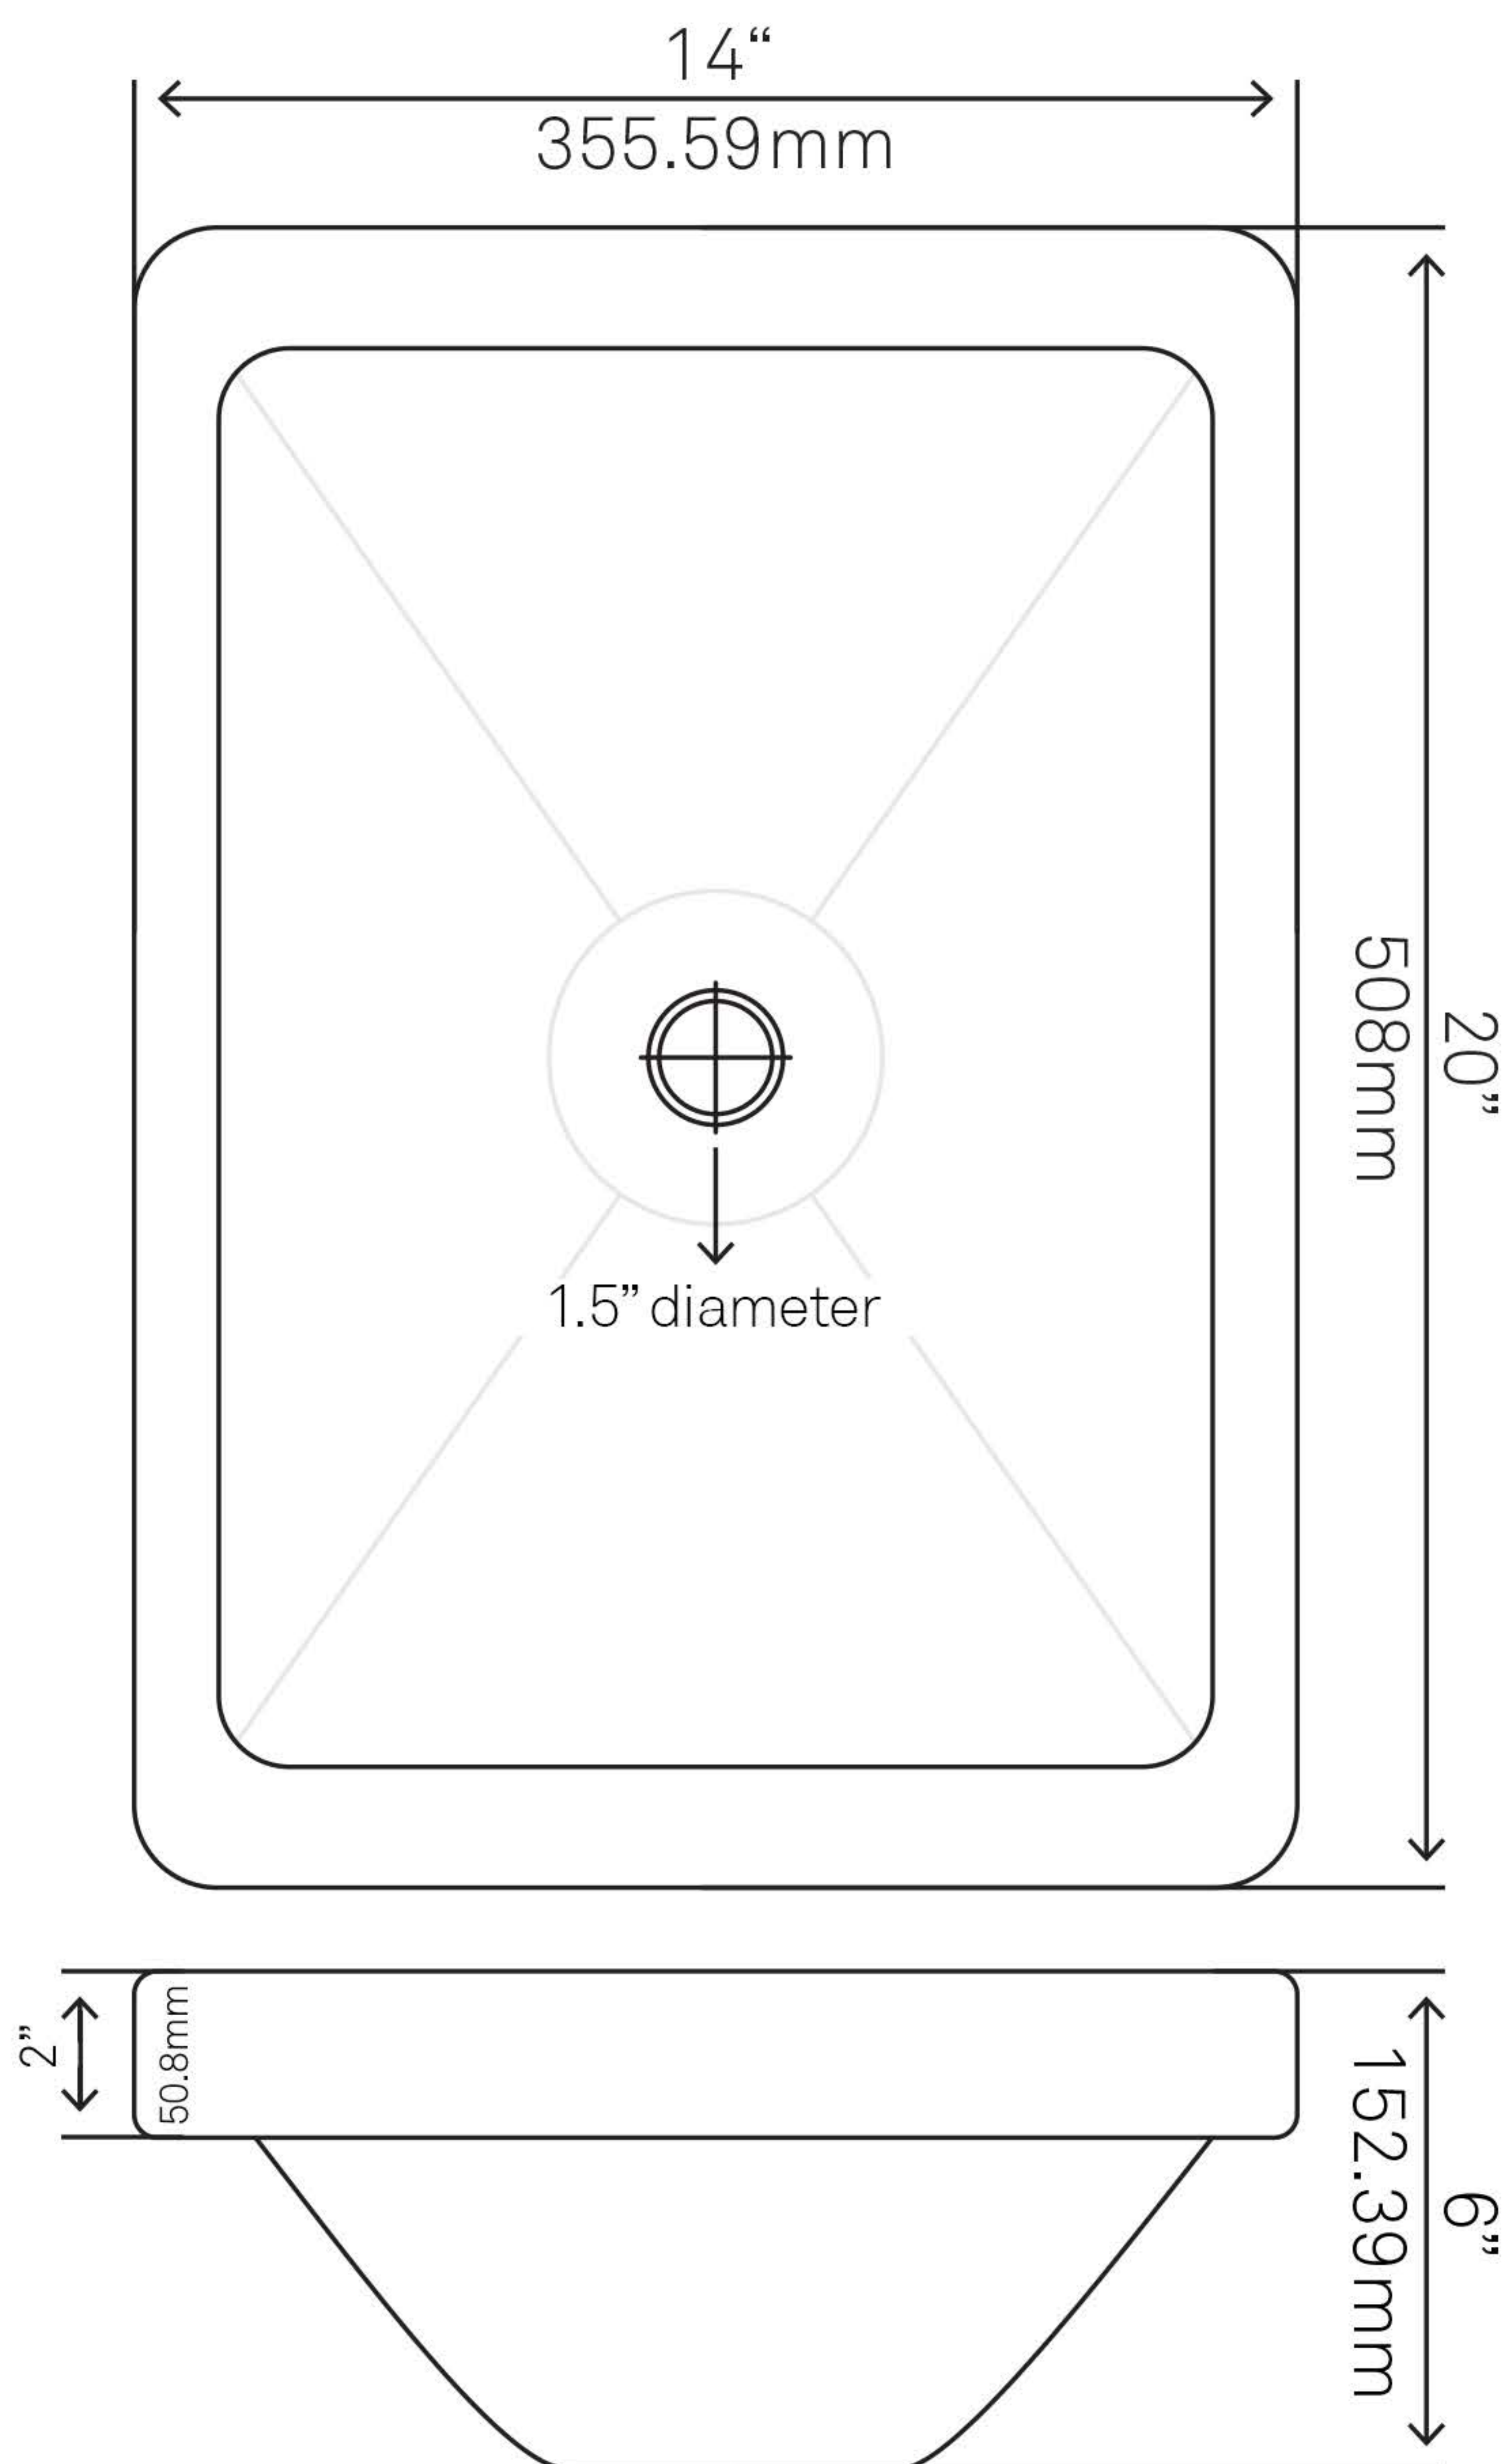

TCU-013AN SANTA CRUZ Copper Drop-In Sink, Antique

Requested By:

Specific Features:

STANDARD SPECIFICATIONS:

- Rectangular drop-in sink with apron
- Hand-hammered antique finish
- Drop-in installation
- Artisan hand crafted
- 16-gauge recycled copper construction
- Approximate dimensions
- 1.5-inch drain opening
- Inner 16 x 12 x 5.5 -inches
- 2" tall apron
- Tolerance = +/- 1/2"
- Standard U.S. plumbing connection
- Made in Mexico

WARRANTY:

Limited lifetime warranty

- See www.NovattoInc.com for details

COORDINATING ACCESSORIES:

- STD-BN/CH/ORB strainer drain

NOTES

Novatto reserves the right (1) to make changes in specifications and materials, and (2) to change or discontinue models, both without notice or obligation. Dimensions are for reference only, see www.NovattoInc.com for finish options and product availability.