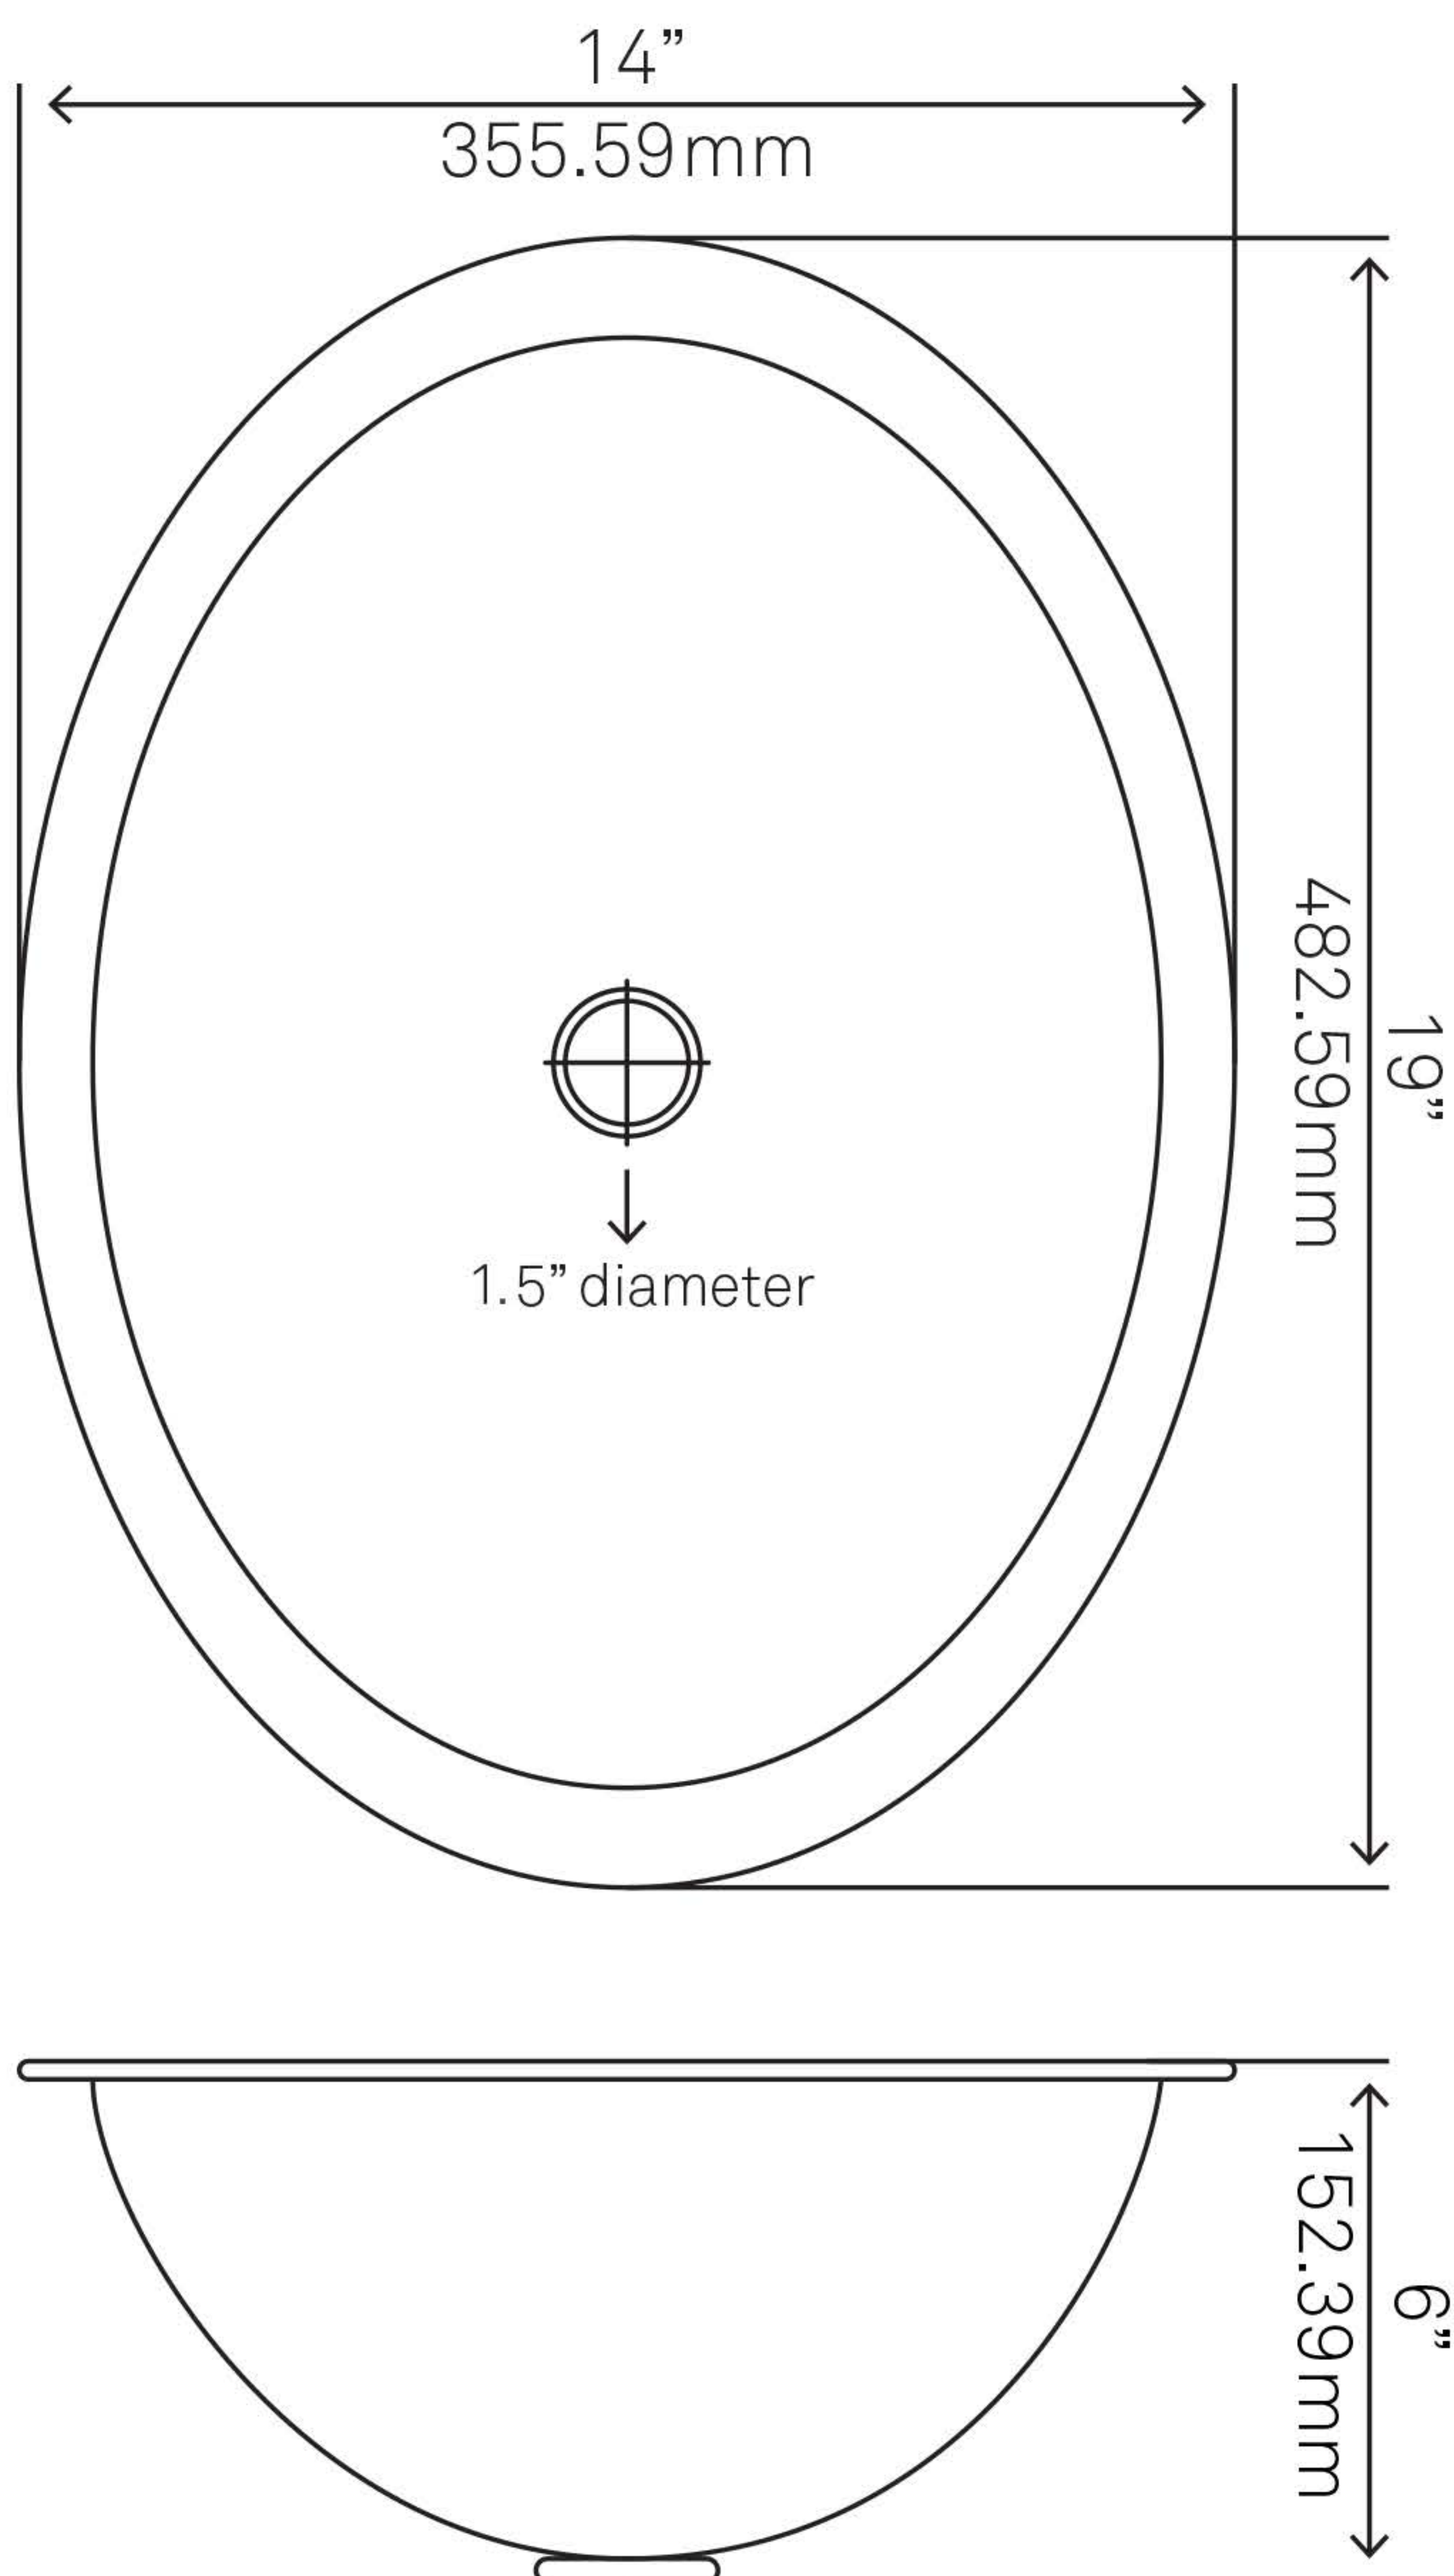

## TCU- 002AN QUITO Copper Bath Sink, Antique

Requested By:

---

Specific Features:

---

### STANDARD SPECIFICATIONS:

- Oval bath sink with flat lip
- Hand-hammered antique finish
- Drop-in or Undermount installation
- Artisan hand crafted
- 18-gauge recycled copper
- Lead-free
- Approximate dimensions
- Tolerance = +/- 1/2"
- 1.5-inch drain opening
- Standard U.S. plumbing connection
- Made in Mexico