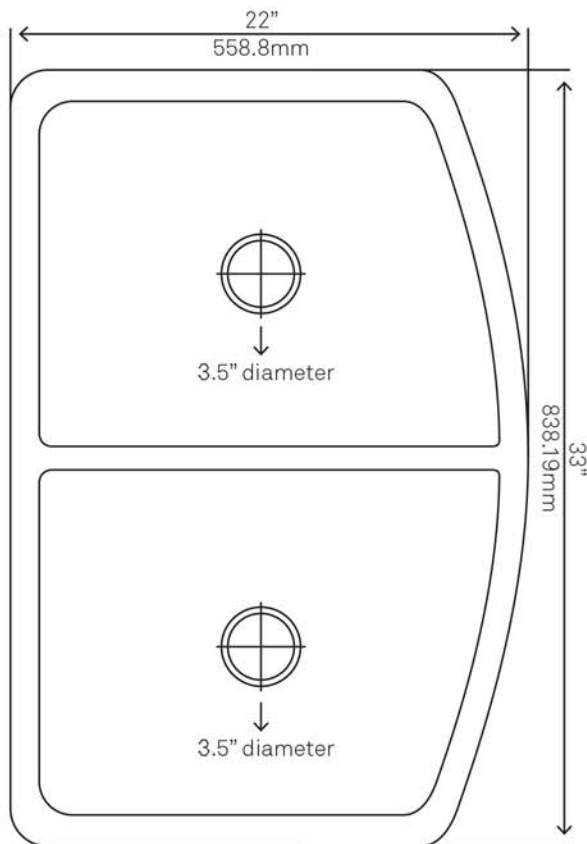

**TCK-009AN REDONDEADO 50-50
Copper Curved Kitchen Sink, Antique**

Requested By:

Specific Features:

STANDARD SPECIFICATIONS:

- 50/50 split kitchen sink w/ curved apron
- Hand-hammered antique finish
- Drop-in or Undermount installation
- Artisan hand crafted
- 16-gauge recycled copper
- Approximate dimensions
- Tolerance = +/- 1/2"
- 3.5-inch drain opening
- Apron extends 3.5" on both sides
- Each basin 14 x 18 x 10-inches
- Standard U.S. plumbing connection
- Made in Mexico