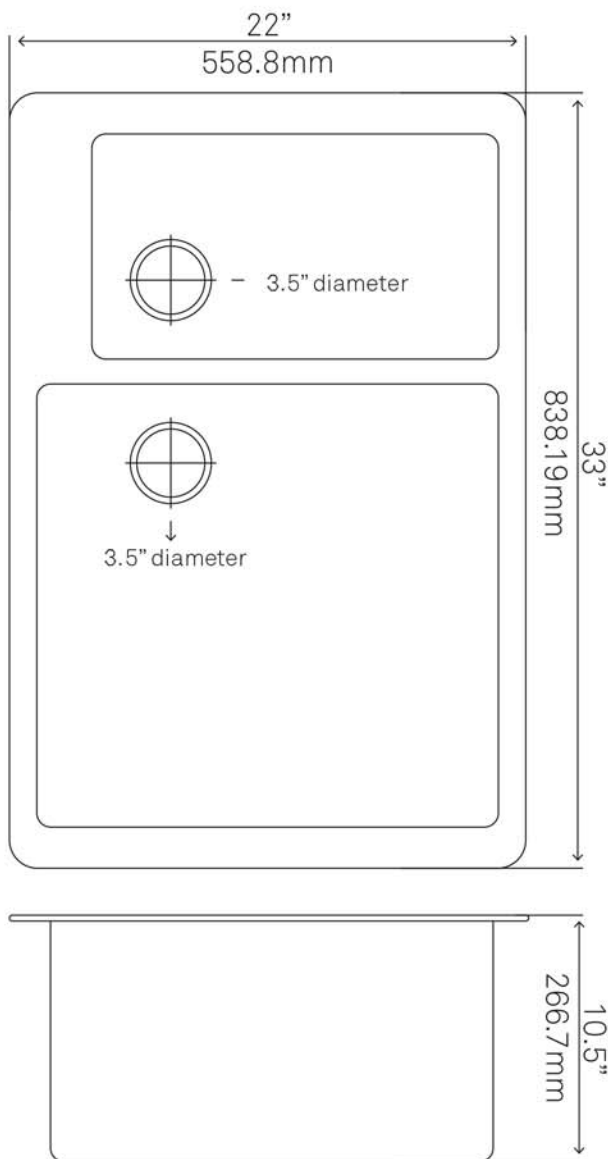

**TCK-006AN GUADALAJARA  
Copper Kitchen Sink, Antique**

Requested By: \_\_\_\_\_

Specific Features: \_\_\_\_\_

**STANDARD SPECIFICATIONS:**

- 60/40 split Undermount kitchen sink
- Hand-hammered antique finish
- Drop-in or Undermount installation
- Artisan hand crafted
- 16-gauge recycled copper
- Approximate dimensions
- Tolerance = +/- 1/2"
- Large basin inside 16.5 x 18 x 10-inches
- Small basin inside 11.5 x 16 x 8.5-inches
- 3.5-inch drain opening
- Standard U.S. plumbing connection
- Made in Mexico