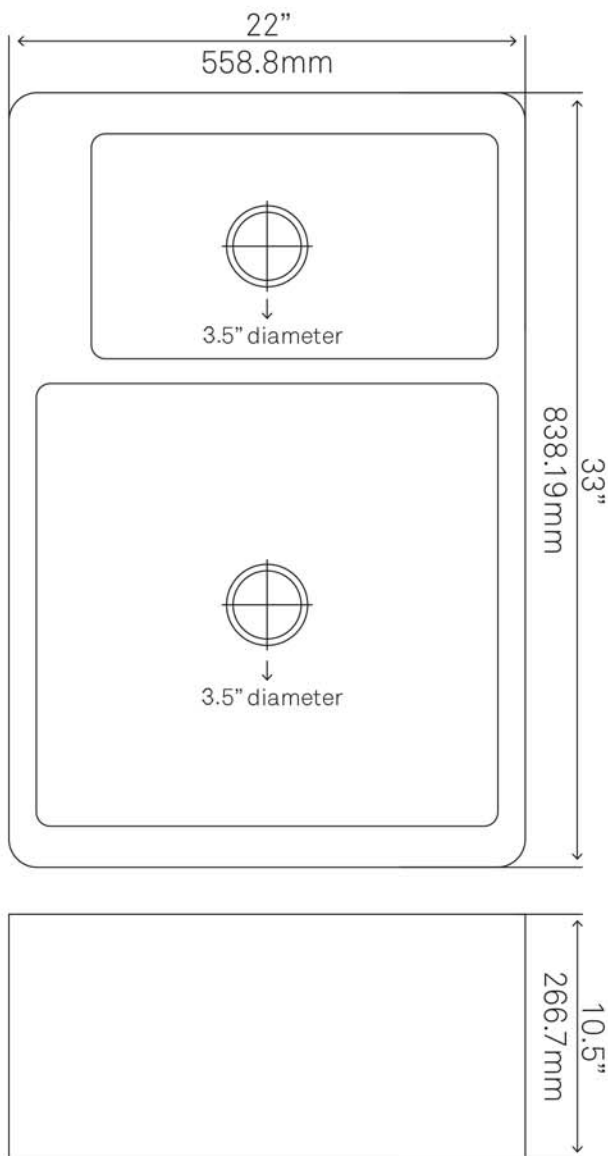

TCK-005AN FARMHOUSE 60-40 Copper Kitchen Sink, Antique

Requested By:

Specific Features:

STANDARD SPECIFICATIONS:

- Hand-hammered antique finish
- Drop-in or Undermount installation
- Artisan hand crafted
- 16-gauge recycled copper
- Approximate dimensions
- Tolerance = +/- 1/2"
- 3.5-inch drain opening
- Apron extends 3.5" on both sides
- Large basin inside 16.5 x 18 x 10-inches
- Small basin inside 11.5 x 16 x 8.5-inches
- Standard U.S. plumbing connection
- Made in Mexico