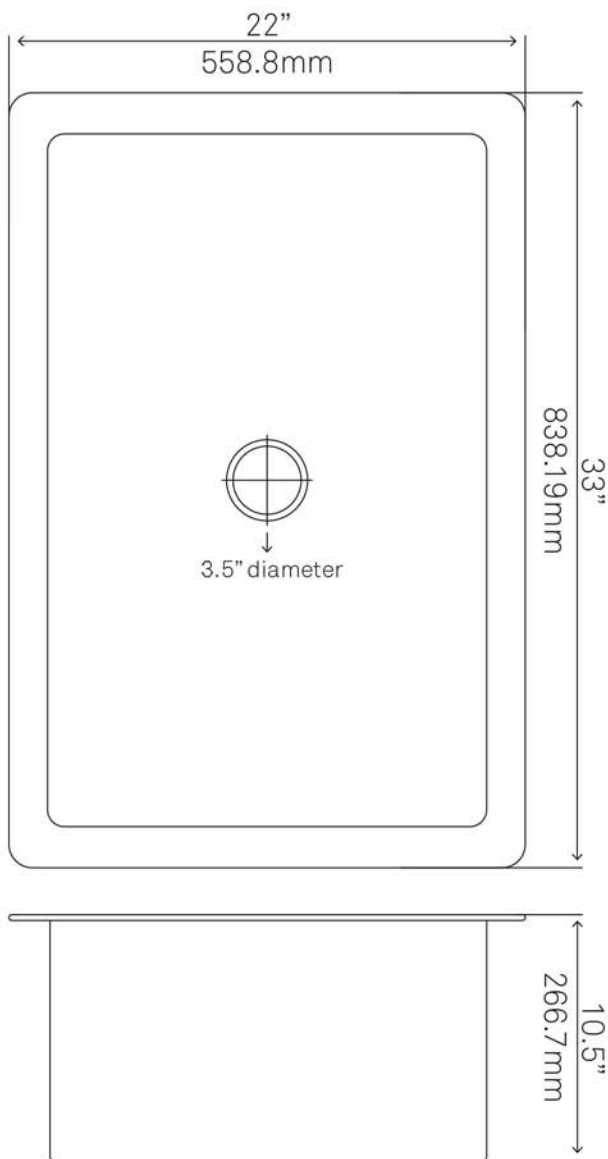

TCK-002AN GUADALAJARA Copper Kitchen Sink, Antique

Requested By:

Specific Features:

STANDARD SPECIFICATIONS:

- Hand-hammered antique finish
- Drop-in or Undermount installation
- Artisan hand crafted
- 16-gauge recycled copper
- Tolerance = +/- 1/2"
- 3.5-inch drain opening
- 2.5" flat rim
- Inside 28 x 17 x 10-inches
- Standard U.S. plumbing connection
- Made in Mexico