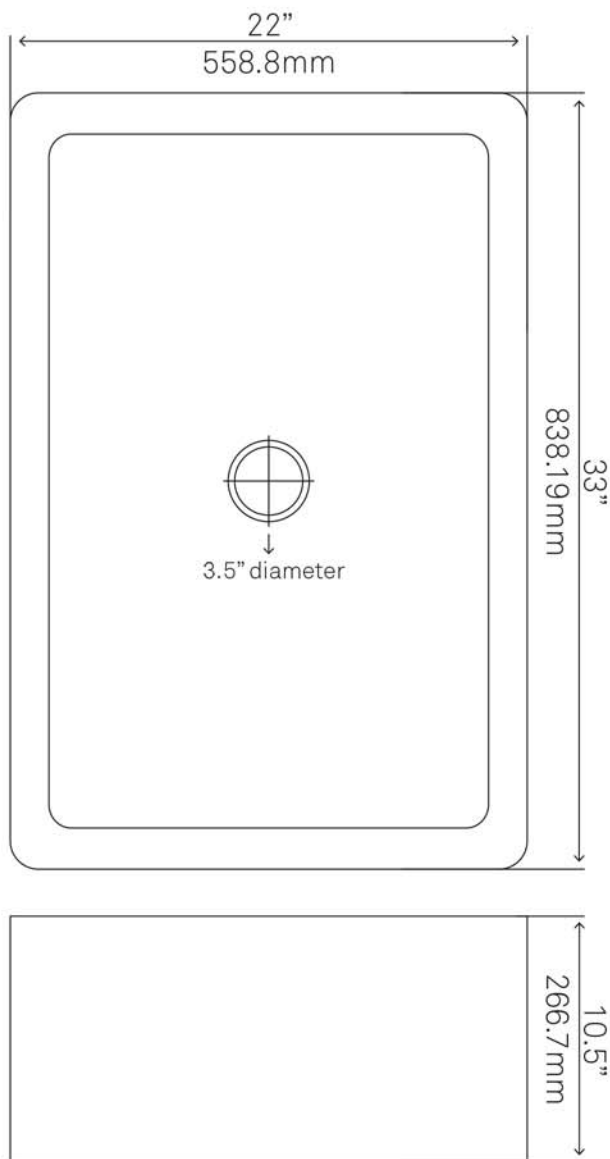

### STANDARD SPECIFICATIONS:

- Single large kitchen sink with apron
- Hand-hammered antique finish
- Drop-in or Undermount installation
- Artisan hand crafted
- 16-gauge recycled copper
- Approximate dimensions
- Tolerance = +/- 1/2"
- Inside 28 x 17 x 10-inches
- 3.5-inch drain opening
- Apron extends 3.5" on both sides
- 2.5" flat rim
- Standard U.S. plumbing connection
- Made in Mexico