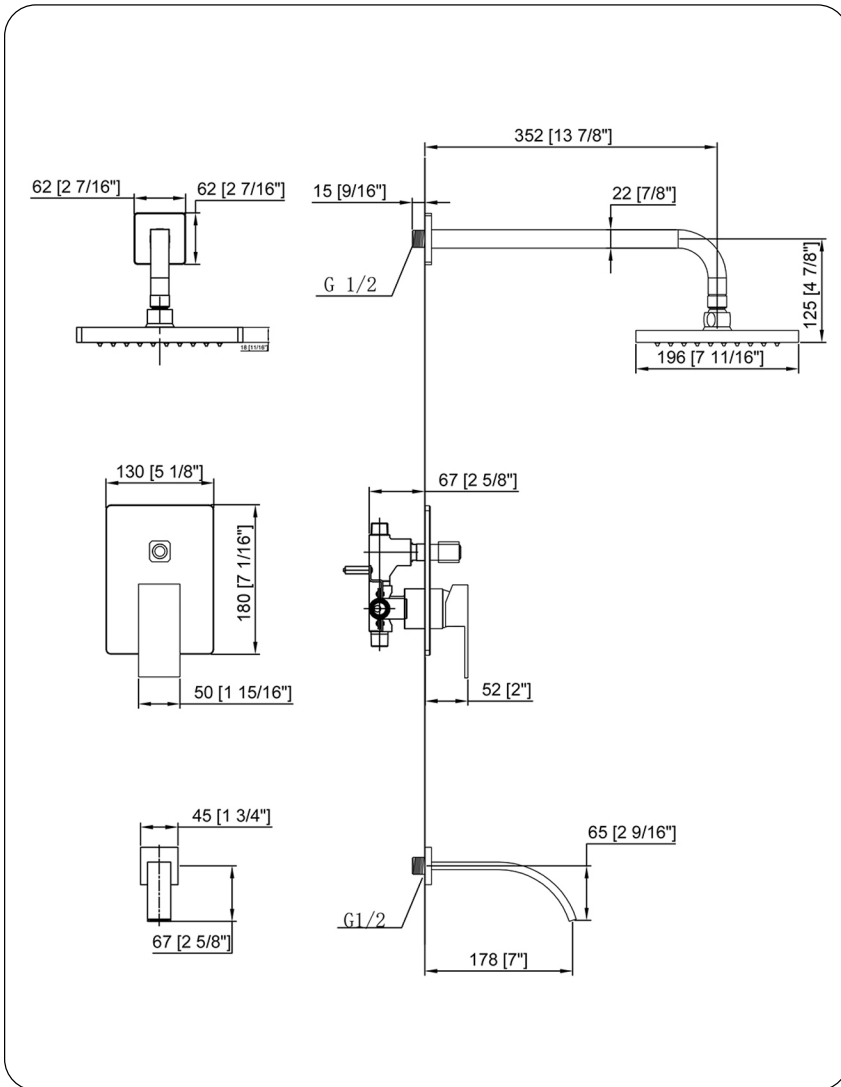

NOTES

Novatto reserves the right (1) to make changes in specifications and materials, and (2) to change or discontinue models, both without notice or obligation. Dimensions are for reference only, see www.Novatto.com for finish options and product availability.

Novatto Inc
TOLL FREE 844.404.4242
www.Novatto.com