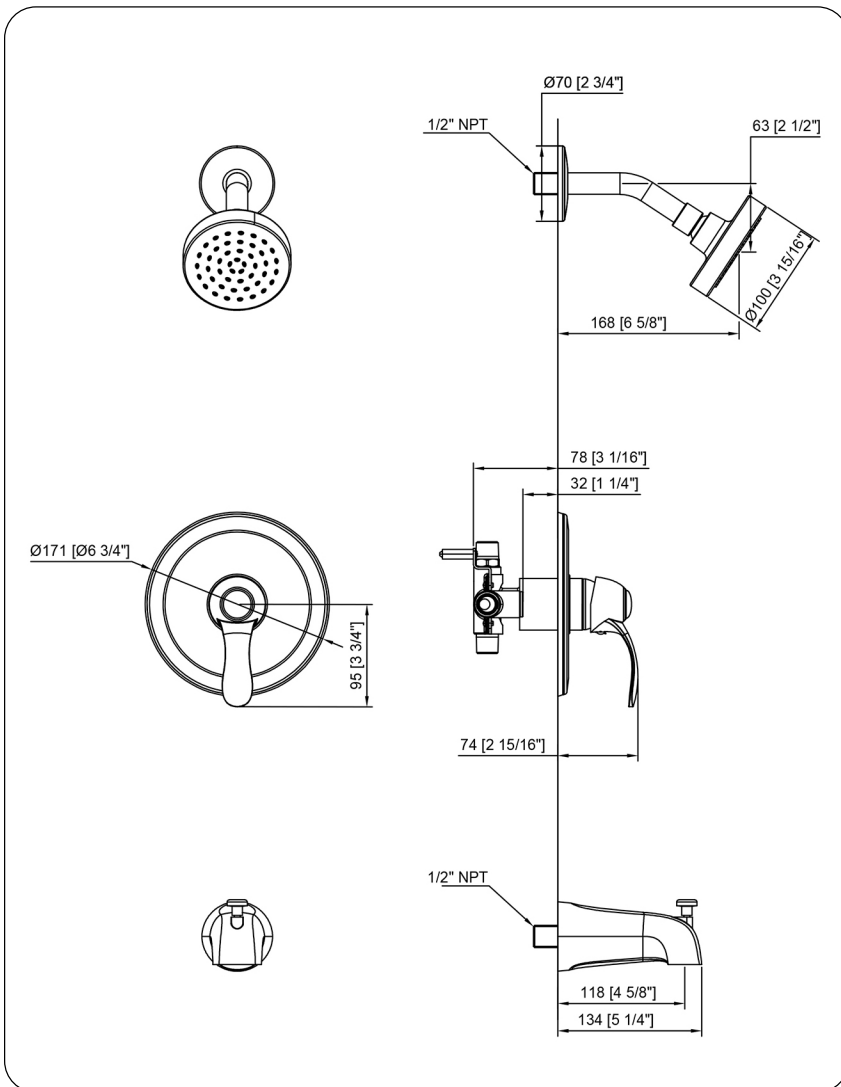

NOTES

Novatto reserves the right (1) to make changes in specifications and materials, and (2) to change or discontinue models, both without notice or obligation. Dimensions are for reference only, see www.Novatto.com for finish options and product availability.

Novatto Inc
TOLL FREE 844.404.4242
www.Novatto.com