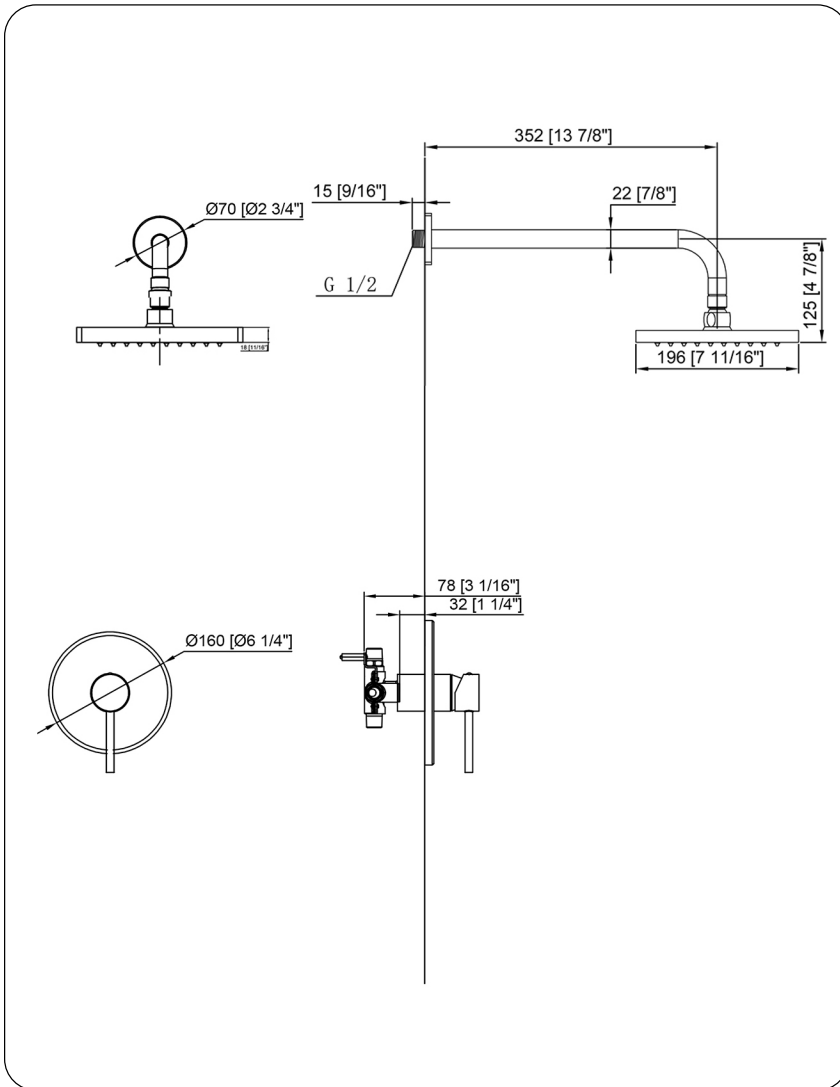

NOTES

Novatto reserves the right (1) to make changes in specifications and materials, and (2) to change or discontinue models, both without notice or obligation. Dimensions are for reference only, see www.Novatto.com for finish options and product availability.

Novatto Inc
TOLL FREE 844.404.4242
www.Novatto.com