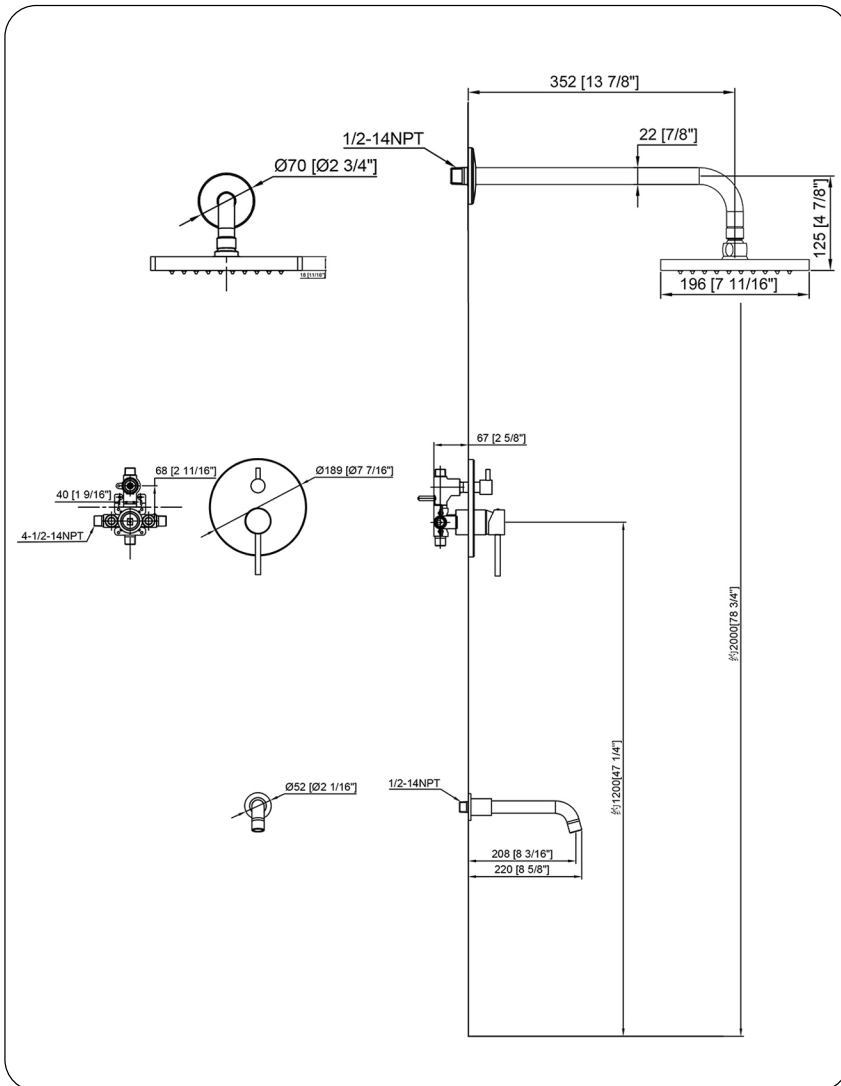

NOTES

Novatto reserves the right (1) to make changes in specifications and materials, and (2) to change or discontinue models, both without notice or obligation. Dimensions are for reference only, see www.Novatto.com for finish options and product availability.

Novatto Inc
TOLL FREE 844.404.4242
www.Novatto.com