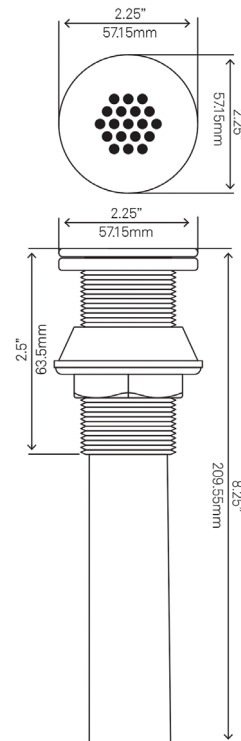

19 HOLE STRAINER DRAIN FOR VESSEL SINKS

Novatto's solid brass 19-hole grid strainer drain allows water to pass through and flow smoothly yet it will rescue your jewelry from going down the drain as well as preventing unwanted debris from flowing into your pipes, causing build-up and clogs.

6	Pipe	Brass	1
5	Nut	Brass	1
4	Washer	Plastic	1
3	Wahser	NBR	1
2	Washer	NBR	1
1	Body	Brass	1
NO.	Description	Material	QTY

quality and design presented