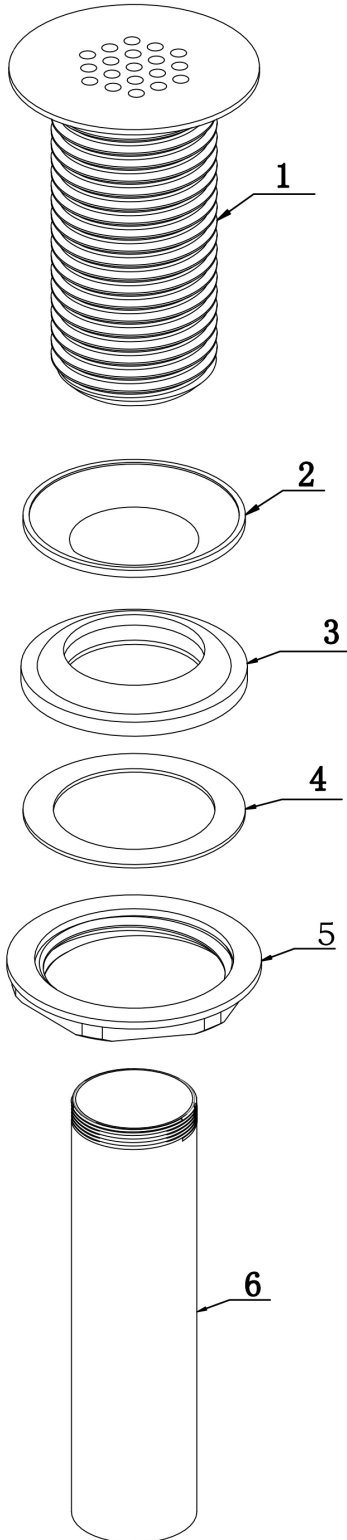

19 HOLE STRAINER DRAIN FOR VESSEL SINKS

Novatto's solid brass 19-hole grid strainer drain allows water to pass through and flow smoothly yet it will rescue your jewelry from going down the drain as well as preventing unwanted debris from flowing into your pipes, causing build-up and clogs.

6	Pipe	Brass	1
5	Nut	Brass	1
4	Washer	Plastic	1
3	Wahser	NBR	1
2	Washer	NBR	1
1	Body	Brass	1
NO.	Description	Material	QTY

quality and design presented