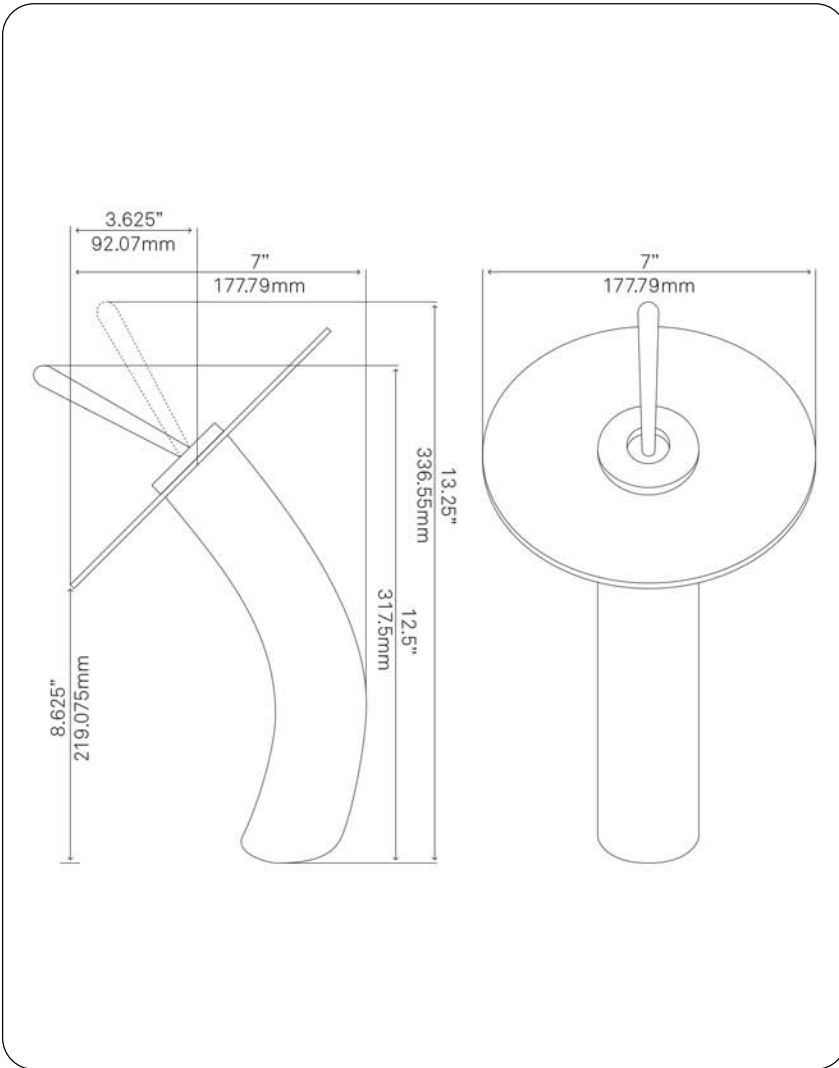

NOTES

Novatto reserves the right (1) to make changes in specifications and materials, and (2) to change or discontinue models, both without notice or obligation. Dimensions are for reference only, see www.NovattoInc.com for finish options and product availability.

Novatto Inc
TOLL FREE 844.404.4242
www.NovattoInc.com