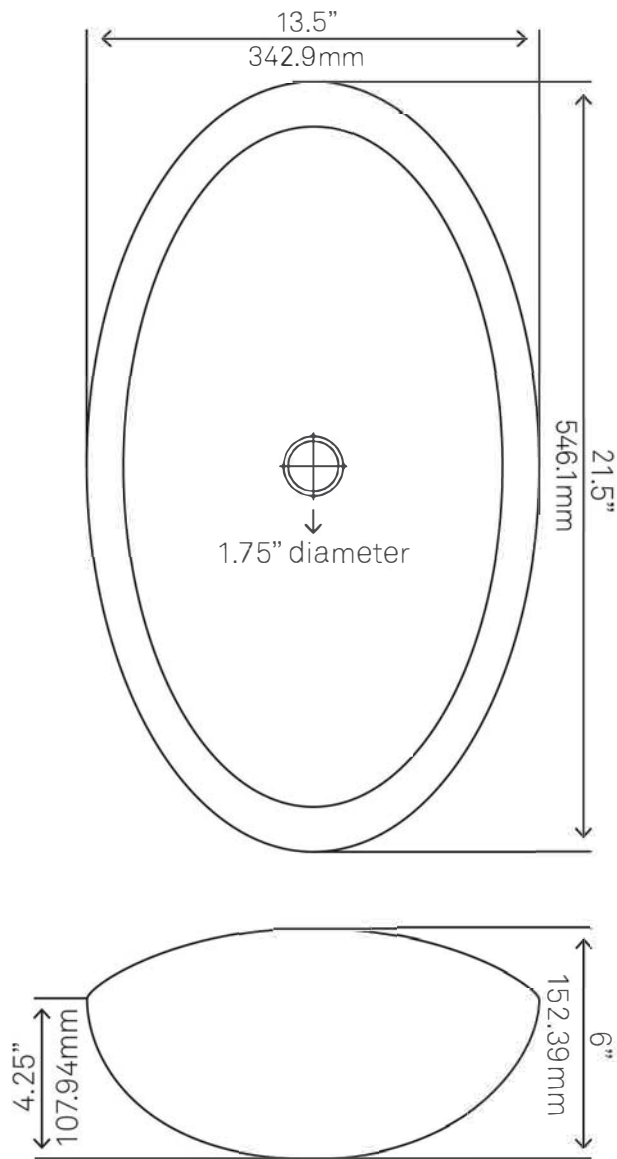

NOVATTO

**NOHP-G008-8031 RENA
Glass Vessel Bathroom Sink**

Requested By:

Specific Features:

STANDARD SPECIFICATIONS:

- Oval slipper hand painted vessel sink
- Copper and black tones
- High tempered glass
- Stain and scratch resistant inside
- Textured painted outside
- Above counter installation
- Standard U.S. plumbing connection
- 1.75-inch drain opening
- Novatto faucet and drain sold separately

Novatto Inc
TOLL FREE 844.404.4242
www.NovattoInc.com

**GF-001ORB-RENA FALLS
Waterfall Vessel Faucet**

Requested By: _____

Specific Features: _____

STANDARD SPECIFICATIONS:

- Oil-rubbed bronze with Rena matching glass
- Single handle control
- Solid brass construction
- High pressure ceramic cartridge
- Single hole deck mount installation
- 1.5-inch diameter hole required
- cUPC and AB1953 low lead compliant
- ASME A112.18.1-1-2011/CSA B125.1-11
- NSF 61 and NSF 372 certified

Novatto Inc
TOLL FREE 844.404.4242
www.NovattoInc.com

PUD-ORB

Vessel Sink Pop-Up Drain, Oil Rubbed Bronze

Requested By: _____

Specific Features: _____

STANDARD SPECIFICATIONS:

- Pop-up vessel sink drain
- Oil rubbed bronze finish
- Solid brass construction
- Includes rubber seals and fastener for installation
- 9-inches total pop-up length
- Fits any standard 1.75-inch drain opening
- cUPC