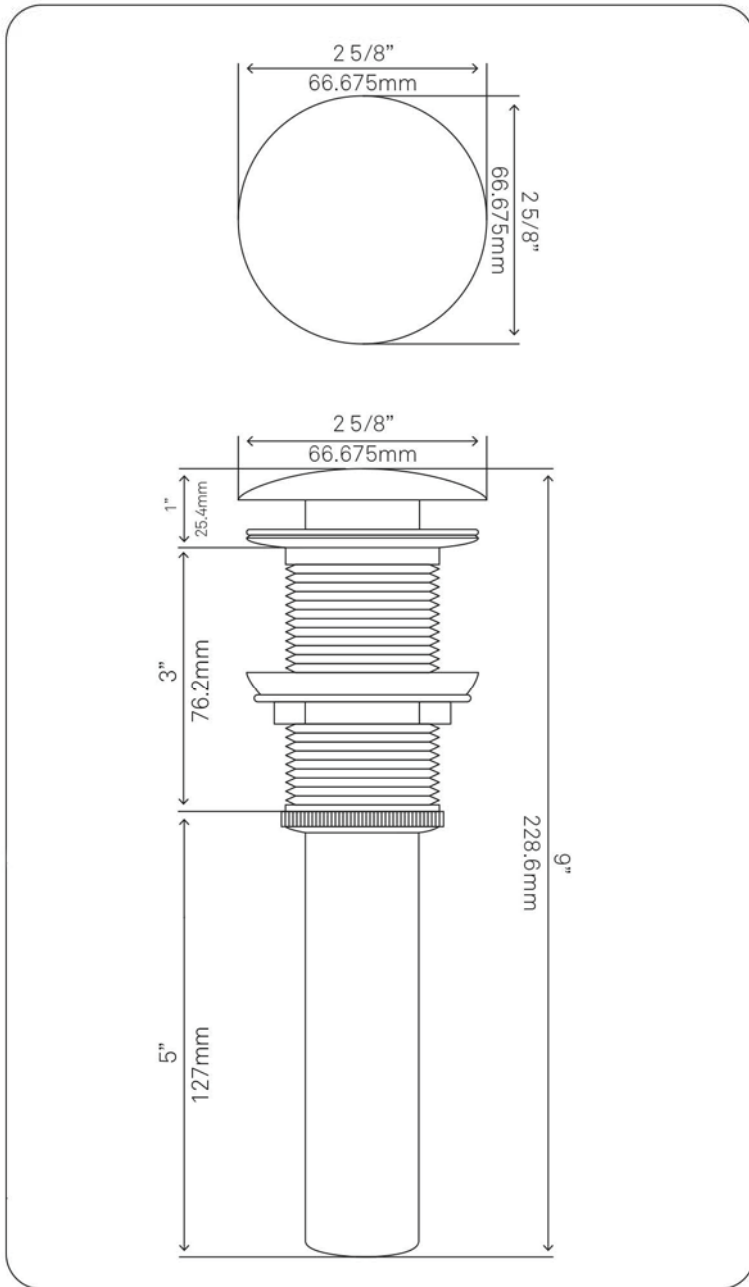

NOTES

Novatto reserves the right (1) to make changes in specifications and materials, and (2) to change or discontinue models, both without notice or obligation. Dimensions are for reference only, see www.NovattoInc.com for finish options and product availability.

Novatto Inc
TOLL FREE 844.404.4242
www.NovattoInc.com