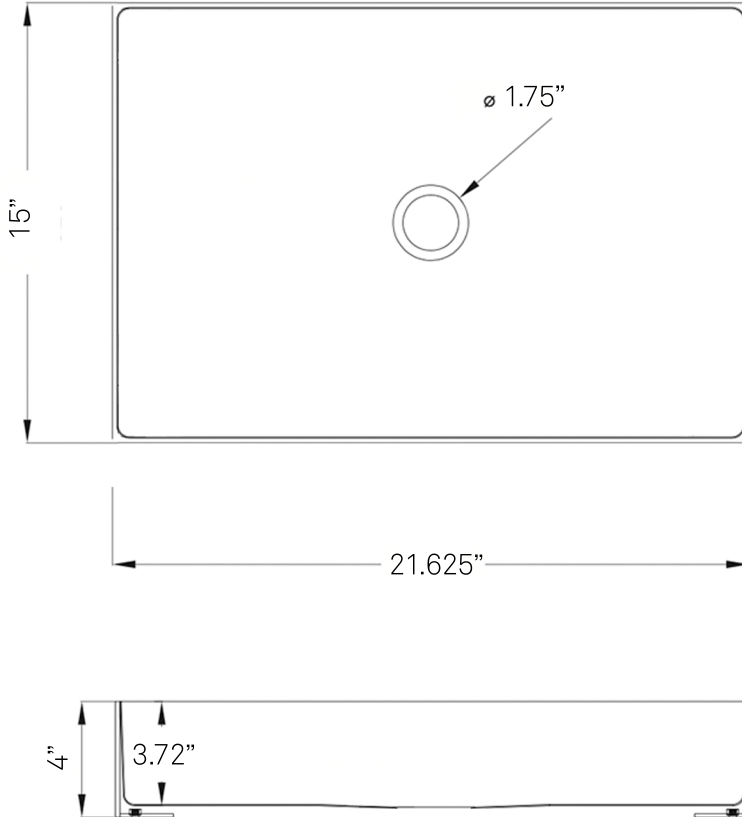

## NSRV-023GM Stainless Steel Rectangular Bath Sink, Gunmetal Black

Requested By:

---

Specific Features:

---

### STANDARD SPECIFICATIONS:

- Rectangular vessel sink
- .20" thick sidewalls
- 304 Stainless steel
- Above counter installation
- Easy to clean rounded R10 corners
- Sound dampening insulation on bottom
- 1.75" standard drain opening
- Standard U.S. plumbing connection