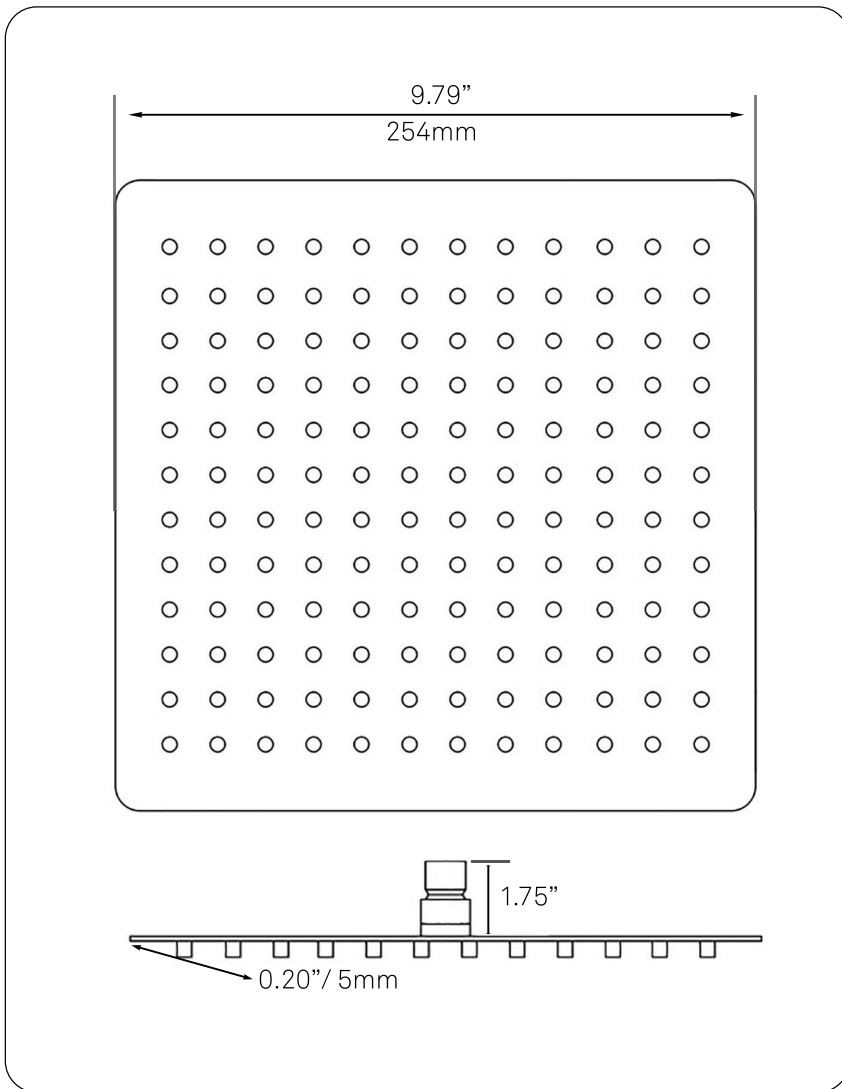

NOTES

Novatto reserves the right (1) to make changes in specifications and materials, and (2) to change or discontinue models, both without notice or obligation. Dimensions are for reference only, see www.Novatto.com for finish options and product availability.

Novatto Inc
TOLL FREE 844.404.4242
www.Novatto.com