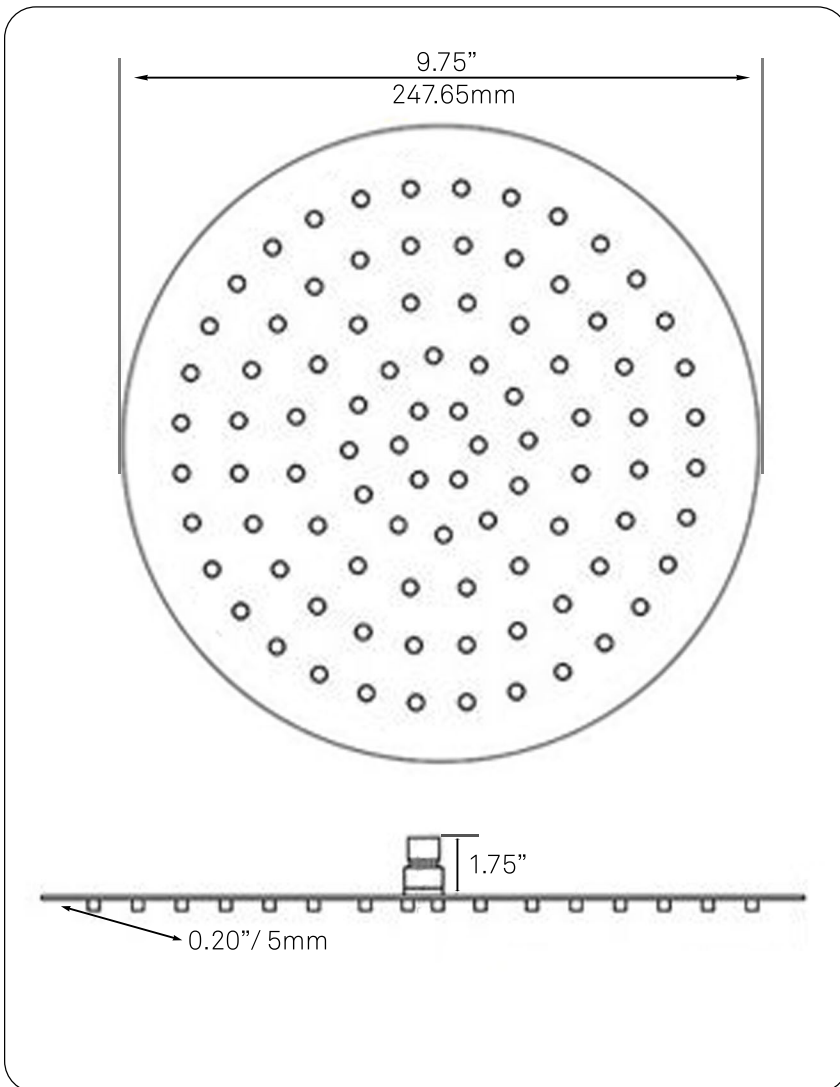

NOTES

Novatto reserves the right (1) to make changes in specifications and materials, and (2) to change or discontinue models, both without notice or obligation. Dimensions are for reference only, see www.Novatto.com for finish options and product availability.

Novatto Inc
TOLL FREE 844.404.4242
www.Novatto.com