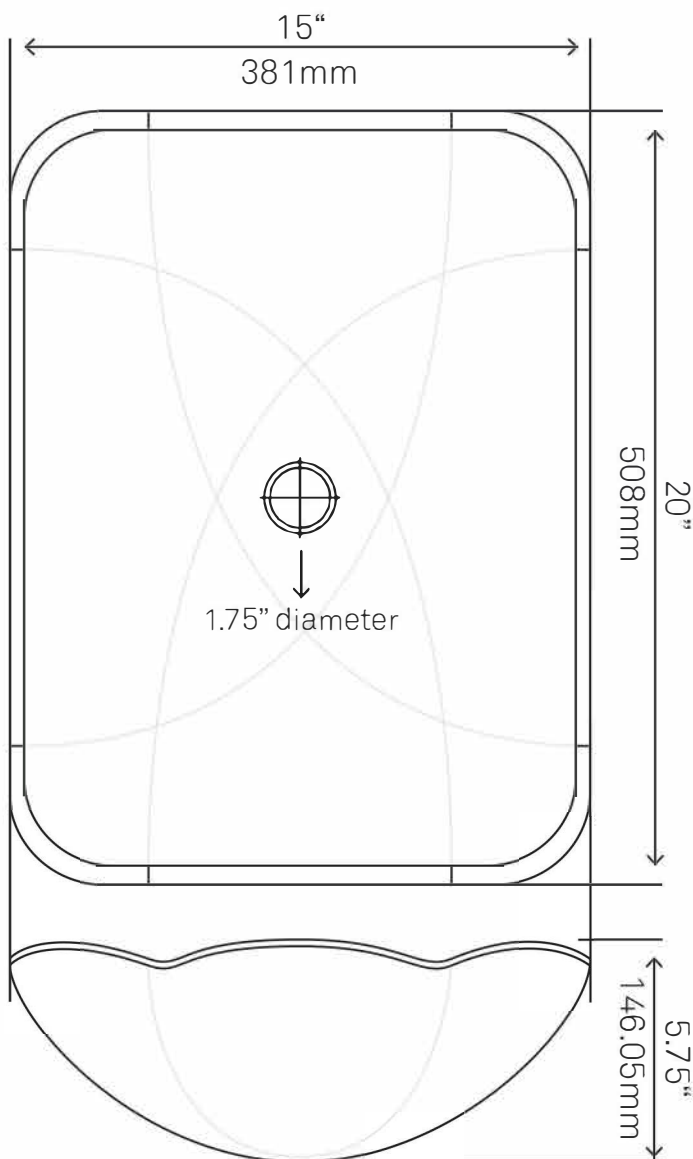

NOVATTO

TIS-317G RETTANGOLARE Glass Vessel Bath Sink, Clear Grey

Requested By: _____

Specific Features: _____

STANDARD SPECIFICATIONS:

- Oblong, scalloped clear slate grey glass vessel
- Made with high tempered glass
- Scratch resistant and non-porous
- Designed for above counter installation
- Standard U.S. plumbing connections
- 1.75-inch drain opening
- No overflow

Novatto Inc
TOLL FREE
844.404.4242
www.Novatto.com

**GF-136BN ECLIPSE
Single Lever Vessel Faucet**

Requested By: _____

Specific Features: _____

STANDARD SPECIFICATIONS:

- Brushed nickel finish
- Single handle control
- Solid brass construction
- High pressure ceramic cartridge
- Single hole deck mount installation
- 1.5-inch diameter hole required
- Spout reach: 3.75-inches
- Spout height: 8-inches
- cUPC and AB1953 low lead compliant
- ASME A112.18.1-1-2011/CSA B125.1-11
- NSF 61 and NSF 372 certified
- EPA WaterSense® available

Novatto Inc
TOLL FREE 844.404.4242
www.Novatto.com

PUD-BN-MR Vessel Sink Pop-Up Drain and Mounting Ring, Brushed Nickel

Requested By: _____

Specific Features: _____

STANDARD SPECIFICATIONS:

- Clicker pop-up vessel sink drain and mounting ring
- Brushed nickel finish
- Solid brass construction
- Includes rubber seals and fastener for installation
- 9-inches total pop-up length
- Fits any standard 1.75-inch drain opening
- Tailpipe dia. 1.25-inches
- Drain flange 2.375-inches
- Mounting ring inside hole diam 1.625-inches
- cUPC