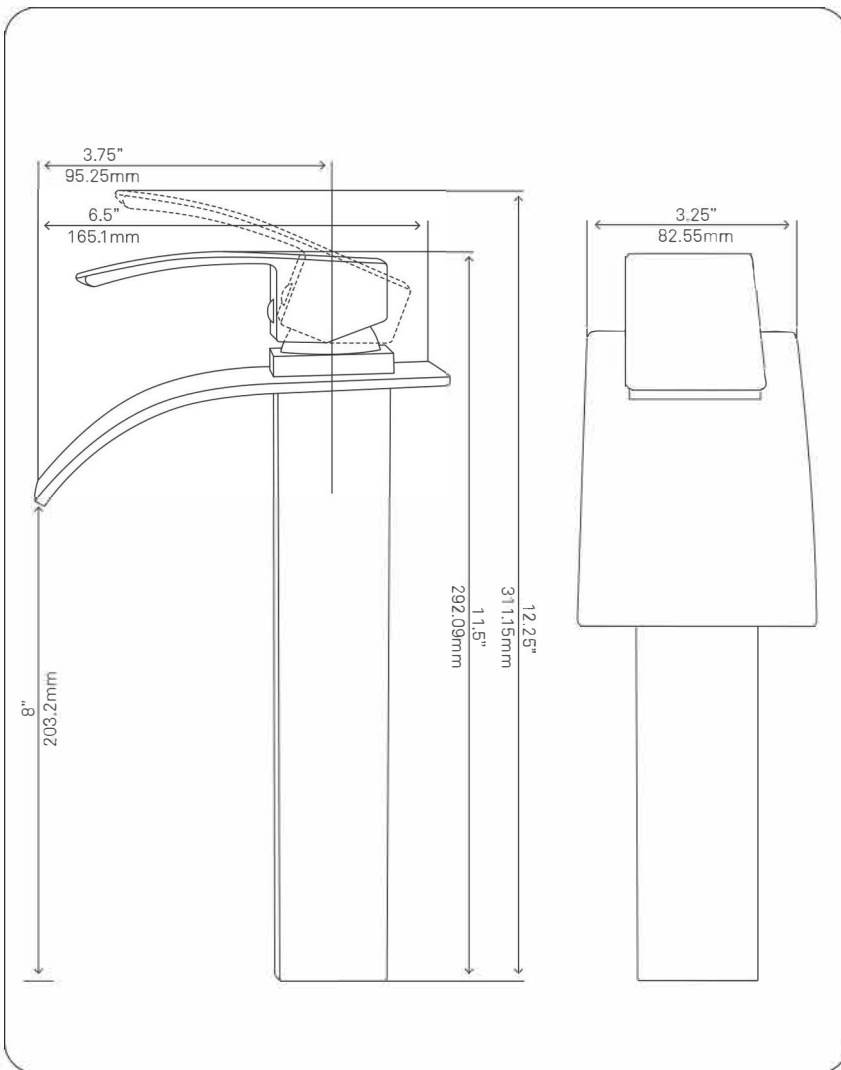

NOTES

Novatto reserves the right (1) to make changes in specifications and materials, and (2) to change or discontinue models, both without notice or obligation. Dimensions are for reference only, see www.Novatto.com for finish options and product availability.

Novatto Inc
TOLL FREE 844.404.4242
www.Novatto.com