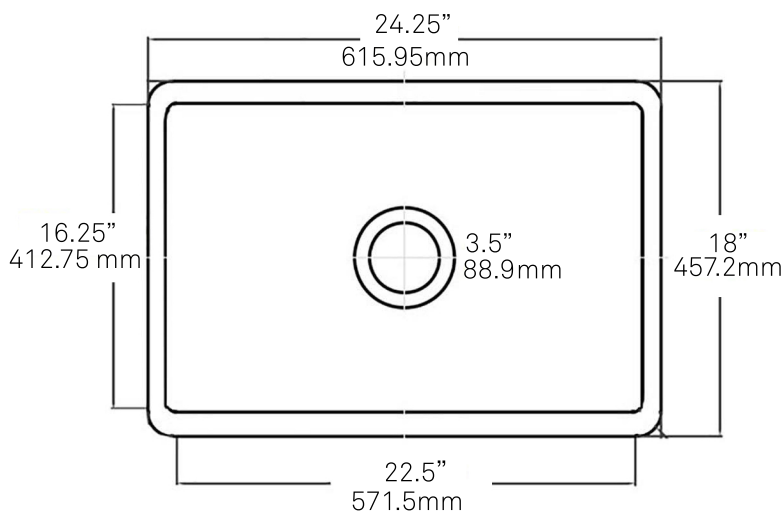

NOVATTO

**NPK-22492
Single Bowl Farmhouse
Porcelain Kitchen Sink w/Apron**

Requested By: _____

Specific Features: _____

STANDARD SPECIFICATIONS:

- Porcelain farmhouse kitchen sink
- Rectangle, bright white, glossy ceramic vessel sink w/ no overflow
- Easy to clean, scratch-resistant, and non-porous surface
- Apron front or Undermount installation
- 3.5-inch drain opening
- Inside 22.5 x 16.25 x 9.25-inches
- Standard U.S. plumbing connection