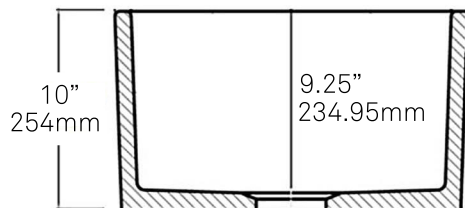

NOVATTO

**NPK-22492
Single Bowl Farmhouse
Porcelain Kitchen Sink w/Apron**

Requested By: _____

Specific Features: _____

STANDARD SPECIFICATIONS:

- Porcelain farmhouse kitchen sink
- Rectangle, bright white, glossy ceramic vessel sink w/ no overflow
- Easy to clean, scratch-resistant, and non-porous surface
- Apron front or Undermount installation
- 3.5-inch drain opening
- Inside 22.5 x 16.25 x 9.25-inches
- Standard U.S. plumbing connection