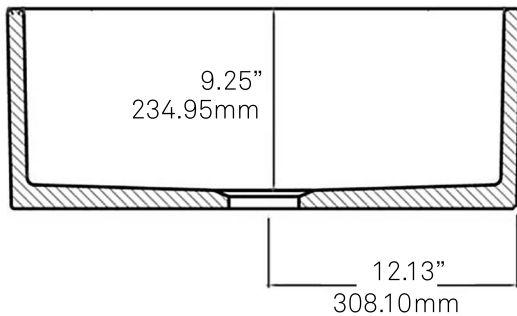

NOVATTO

**NPK-22492
Single Bowl Farmhouse
Porcelain Kitchen Sink w/Apron**

Requested By: _____

Specific Features: _____

STANDARD SPECIFICATIONS:

- Porcelain farmhouse kitchen sink
- Rectangle, bright white, glossy ceramic vessel sink w/ no overflow
- Easy to clean, scratch-resistant, and non-porous surface
- Apron front or Undermount installation
- 3.5-inch drain opening
- Inside 22.5 x 16.25 x 9.25-inches
- Standard U.S. plumbing connection