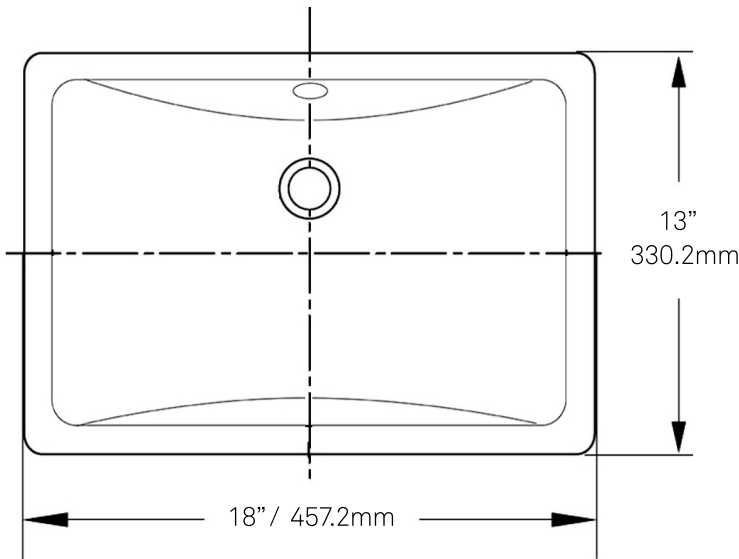

NOVATTO

NP-U213909 Rectangle Ceramic Undermount Sink With Overflow

Requested By: _____

Specific Features: _____

STANDARD SPECIFICATIONS:

- Small rectangle glossy white ceramic undermount sink
- Easy to clean scratch resistant surface
- Non-porous material
- Designed for undermount installation
- Standard U.S. plumbing overflow connections
- Inner dimensions: 16 x 11 x 6-inches tall
- Has overflow
- MUST use overflow drain