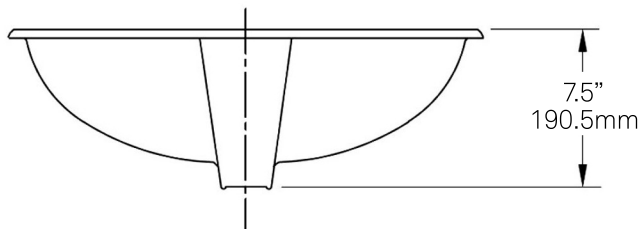

NOTES

Novatto reserves the right (1) to make changes in specifications and materials, and (2) to change or discontinue models, both without notice or obligation. Dimensions are for reference only, see www.Novatto.com for finish options and product availability.

Novatto Inc
TOLL FREE 844.404.4242
www.Novatto.com