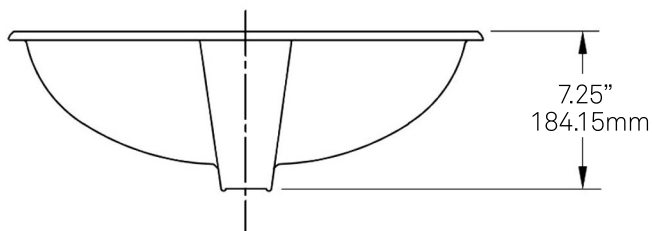

COORDINATING ACCESSORIES:

- PUD-BN-0/CH-0/ORB-0/MB-0 pop-up drain
- Glacier Ice Restoration and Sealer kit

NOTES

Novatto reserves the right (1) to make changes in specifications and materials, and (2) to change or discontinue models, both without notice or obligation. Dimensions are for reference only, see www.Novatto.com for finish options and product availability.

Novatto Inc
TOLL FREE 844.404.4242
www.Novatto.com