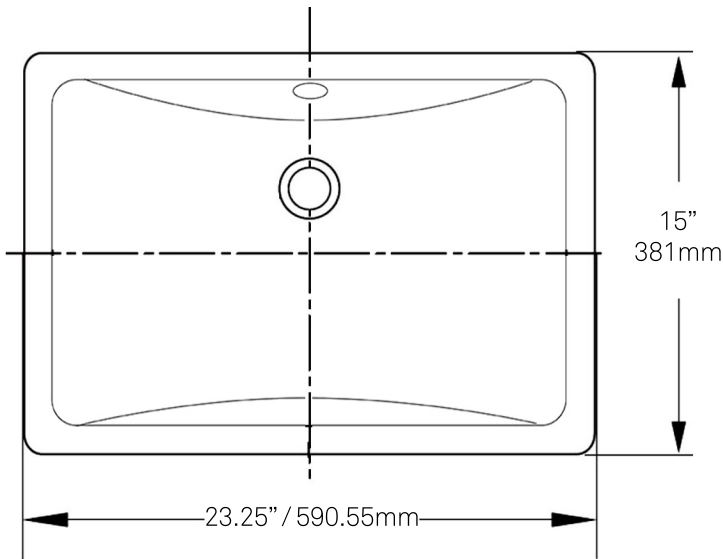

## NP-U213907 Rectangle Ceramic Undermount Sink With Overflow

Requested By: \_\_\_\_\_

Specific Features: \_\_\_\_\_

### STANDARD SPECIFICATIONS:

- Extra wide rectangle glossy white ceramic undermount sink
- Easy to clean scratch resistant surface
- Non-porous material
- Designed for undermount installation
- Standard U.S. plumbing overflow connections
- Inner dimensions: 21.25 x 12.75 x 6-inches tall
- Has overflow
- MUST use overflow drain