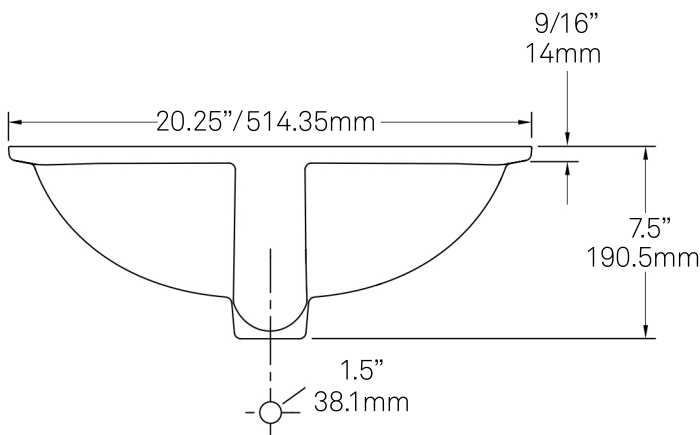

NOVATTO

NP-U193906 Rectangle Ceramic Undermount Sink With Overflow

Requested By:

Specific Features:

STANDARD SPECIFICATIONS:

- Rectangle glossy white ceramic undermount sink
- Easy to clean scratch resistant surface
- Non-porous material
- Designed for undermount installation
- Standard U.S. plumbing overflow connections
- Inner dimensions: 18.5 x 13 x 6-inches tall
- Drain is 4.5-inches on center from back edge
- Has overflow
- MUST use overflow drain