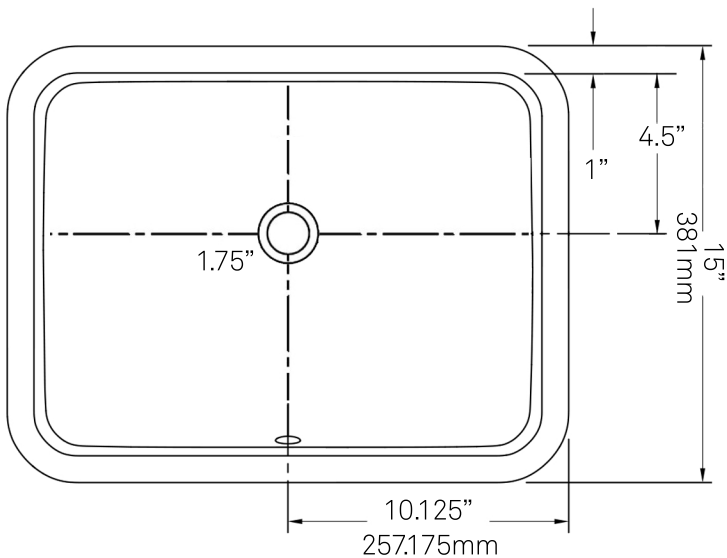

NOVATTO

NP-U193906 Rectangle Ceramic Undermount Sink With Overflow

Requested By:

Specific Features:

STANDARD SPECIFICATIONS:

- Rectangle glossy white ceramic undermount sink
- Easy to clean scratch resistant surface
- Non-porous material
- Designed for undermount installation
- Standard U.S. plumbing overflow connections
- Inner dimensions: 18.5 x 13 x 6-inches tall
- Drain is 4.5-inches on center from back edge
- Has overflow
- MUST use overflow drain