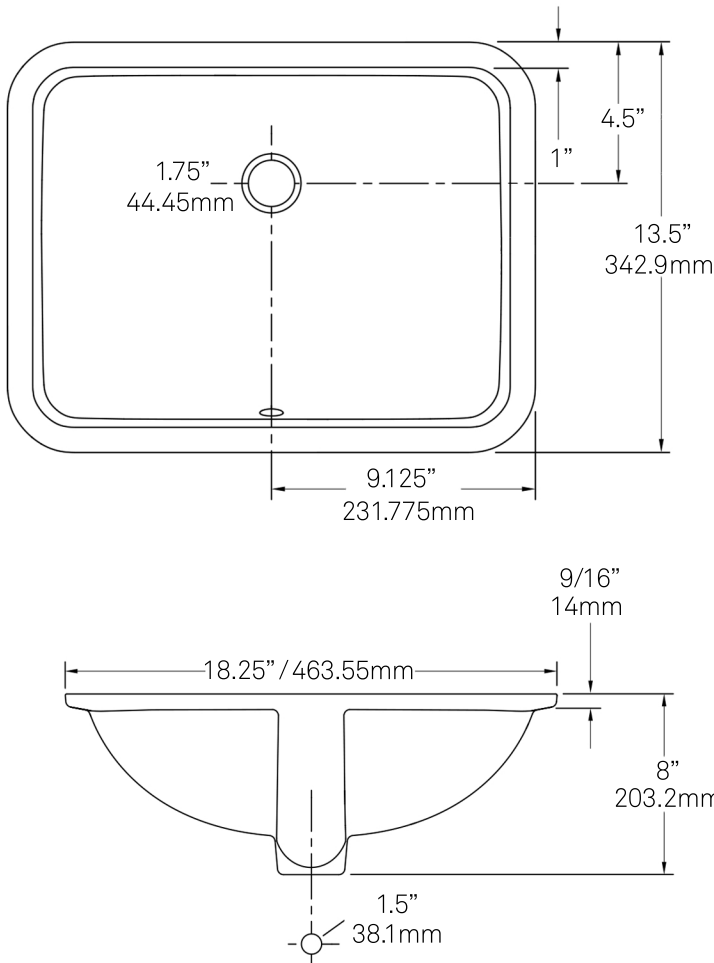

NOVATTO

NP-U193902 Rectangle Ceramic Undermount Sink With Overflow

Requested By:

Specific Features:

STANDARD SPECIFICATIONS:

- Rectangle glossy white ceramic undermount sink
- Easy to clean scratch resistant surface
- Non-porous material
- Designed for undermount installation
- Standard U.S. plumbing overflow connections
- Inner dimensions: 16.25 x 11.5 x 6.5-inches tall
- Has overflow
- MUST use overflow drain