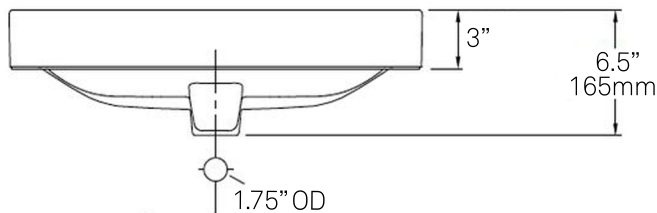

NOVATTO

NP-DI218511 Rectangular White Porcelain Drop-in Sink with Overflow

Requested By:

Specific Features:

STANDARD SPECIFICATIONS:

- Rectangle white glossy porcelain drop-in sink
- Semi-recessed, self-rimming porcelain
- Easy to clean scratch resistant surface
- Non-porous material
- Designed for drop-in installation
- Standard U.S. plumbing overflow connections
- Inner dimensions: 22.25" x 15.75" x 5.75" tall
- Has overflow