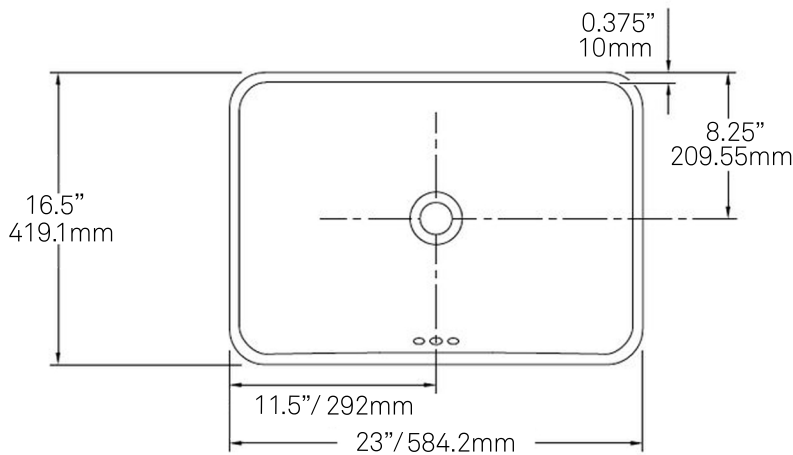

NOVATTO

NP-DI218511 Rectangular White Porcelain Drop-in Sink with Overflow

Requested By:

Specific Features:

STANDARD SPECIFICATIONS:

- Rectangle white glossy porcelain drop-in sink
- Semi-recessed, self-rimming porcelain
- Easy to clean scratch resistant surface
- Non-porous material
- Designed for drop-in installation
- Standard U.S. plumbing overflow connections
- Inner dimensions: 22.25" x 15.75" x 5.75" tall
- Has overflow