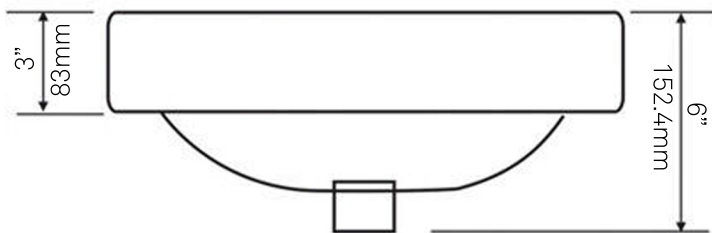

COORDINATING ACCESSORIES:

- PUD-BN-O/CH-O/MB-O /ORB-O pop-up drain w/ overflow
- Glacier Ice Faucet and Sink Sealer kit

Novatto reserves the right (1) to make changes in specifications and materials, and (2) to change or discontinue models, both without notice or obligation. Dimensions are for reference only, see www.Novatto.com for finish options and product availability.

NOTES

Novatto Inc
TOLL FREE 844.404.4242
www.Novatto.com