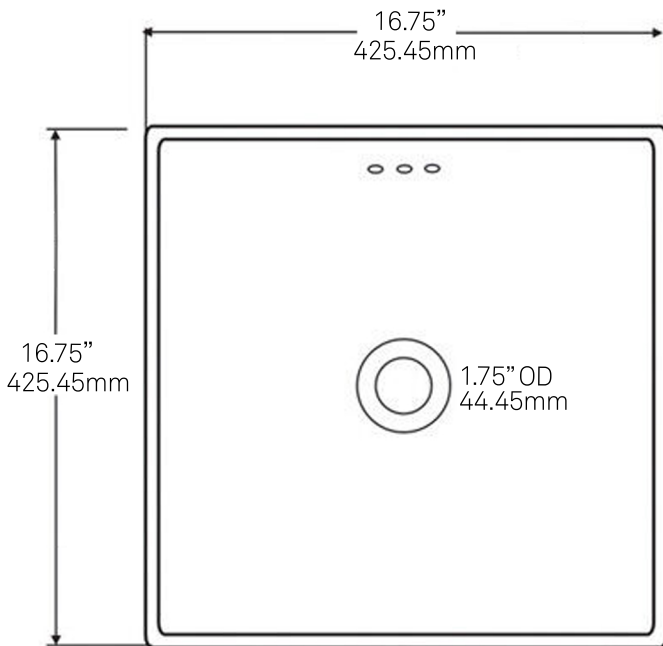

NOVATTO

NP-DI12185521 Square Porcelain Drop-In Sink With Overflow

Requested By:

Specific Features:

STANDARD SPECIFICATIONS:

- Square white glossy porcelain drop-in sink
- Semi-recessed, self-rimming porcelain
- Rim's height is 3 inches tall
- Easy to clean scratch resistant surface
- Non-porous material
- Designed for drop-in installation
- Standard U.S. plumbing overflow connections
- Inner dimensions: 15.75" x 15.75" x 5" tall
- Has overflow