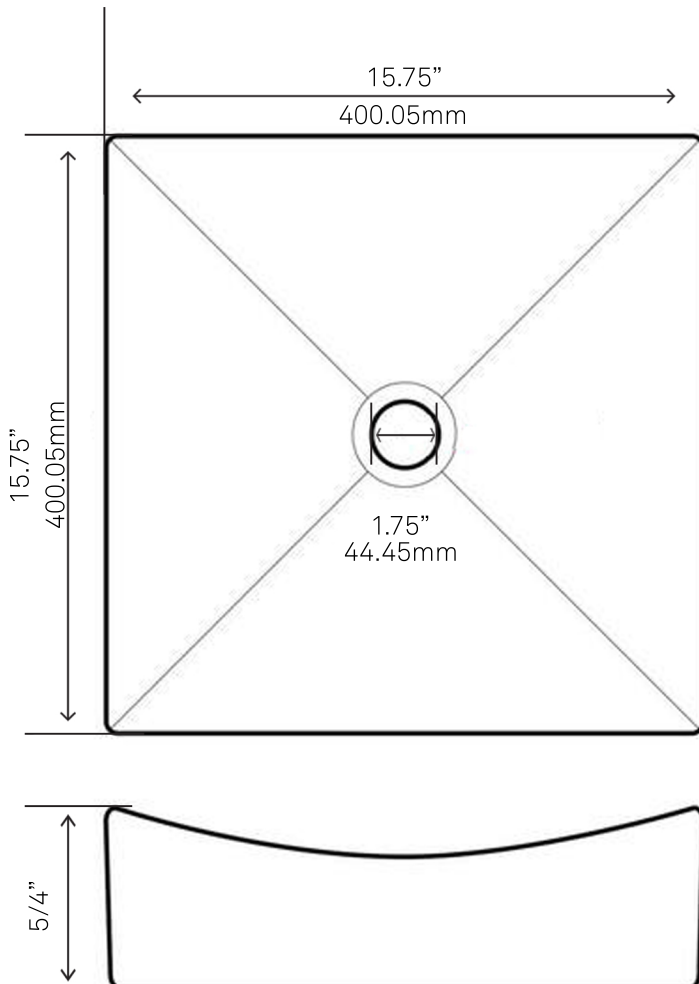

NOVATTO

NP-218421 Square White Porcelain Vessel Sink, No Overflow

Requested By:

Specific Features:

STANDARD SPECIFICATIONS:

- All 4 sides, bright white glossy porcelain vessel sink with no overflow
- Designed to sit on top of your vanity
- Easy to clean
- Scratch resistant and non-porous surface
- Above counter installation
- 5-inch tall sides tapering to a 4-inch center
- Standard plumbing connections
- 1.75" standard drain opening