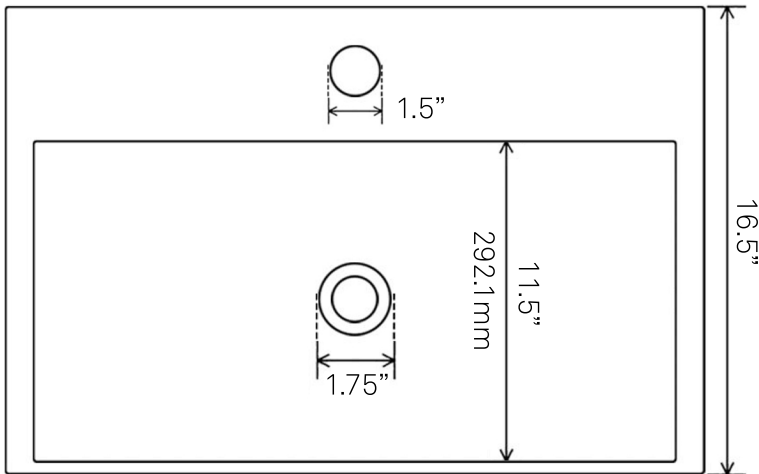

NOTES

Novatto Inc
TOLL FREE 844.404.4242
www.Novatto.com

Novatto reserves the right (1) to make changes in specifications and materials, and (2) to change or discontinue models, both without notice or obligation. Dimensions are for reference only, see www.Novatto.com for finish options and product availability.