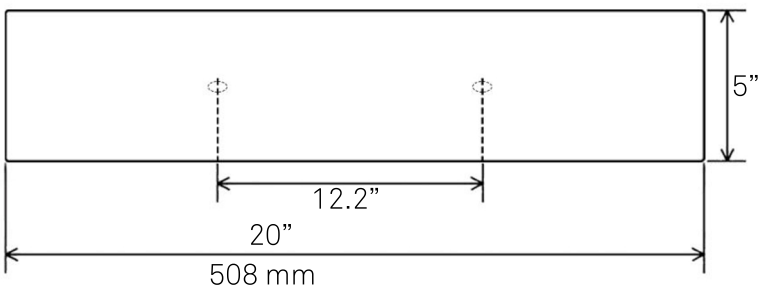

NOTES

Novatto Inc
TOLL FREE 844.404.4242
www.Novatto.com

Novatto reserves the right (1) to make changes in specifications and materials, and (2) to change or discontinue models, both without notice or obligation. Dimensions are for reference only, see www.Novatto.com for finish options and product availability.