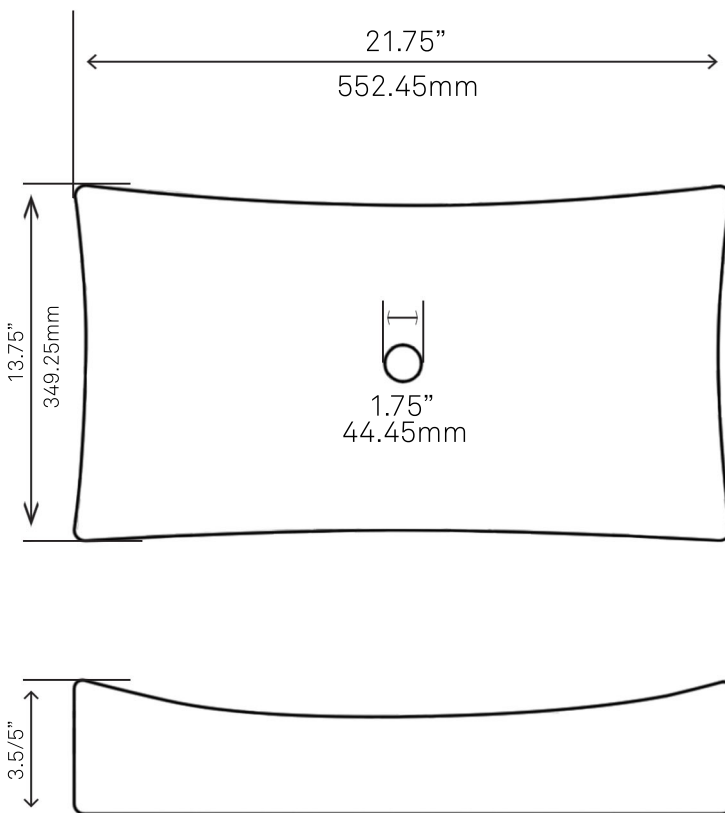

NOTES

Novatto reserves the right (1) to make changes in specifications and materials, and (2) to change or discontinue models, both without notice or obligation. Dimensions are for reference only, see www.NovattoInc.com for finish options and product availability.

Novatto Inc
TOLL FREE 844.404.4242
www.NovattoInc.com